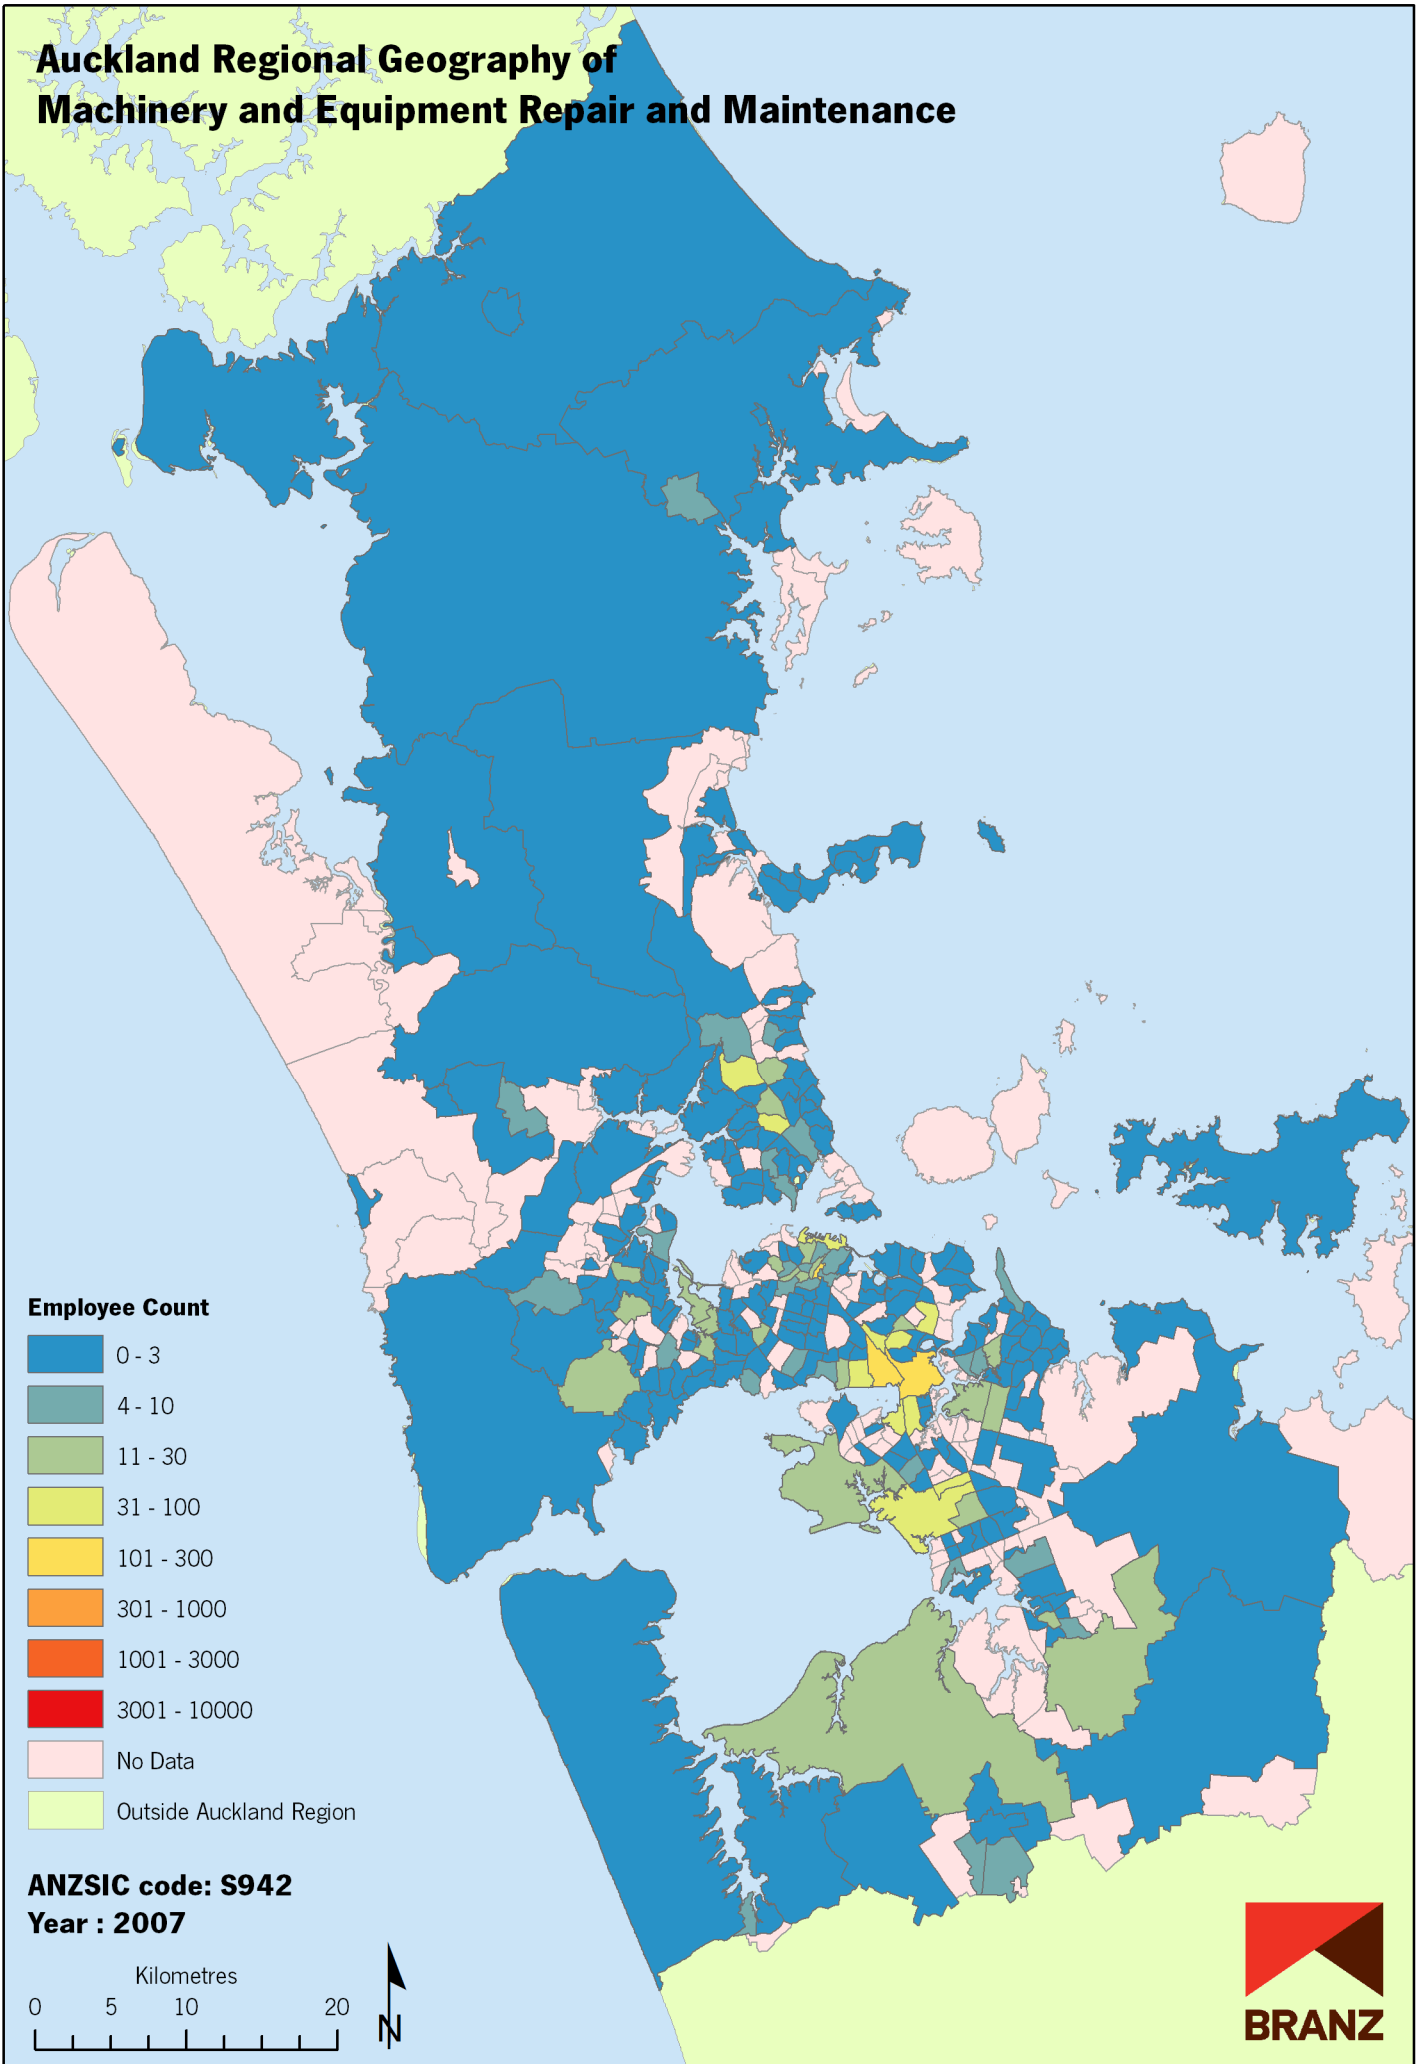

# Auckland Regional Geography of Machinery and Equipment Repair and Maintenance

Data sources: Statistics New Zealand, Land Information New Zealand, Ollivier & Co Ltd. Copyright BRANZ. Whilst due care has been taken, BRANZ gives no warranty as to the accuracy and completeness of any information on this map and accepts no liability for any error, omission or use of the information.