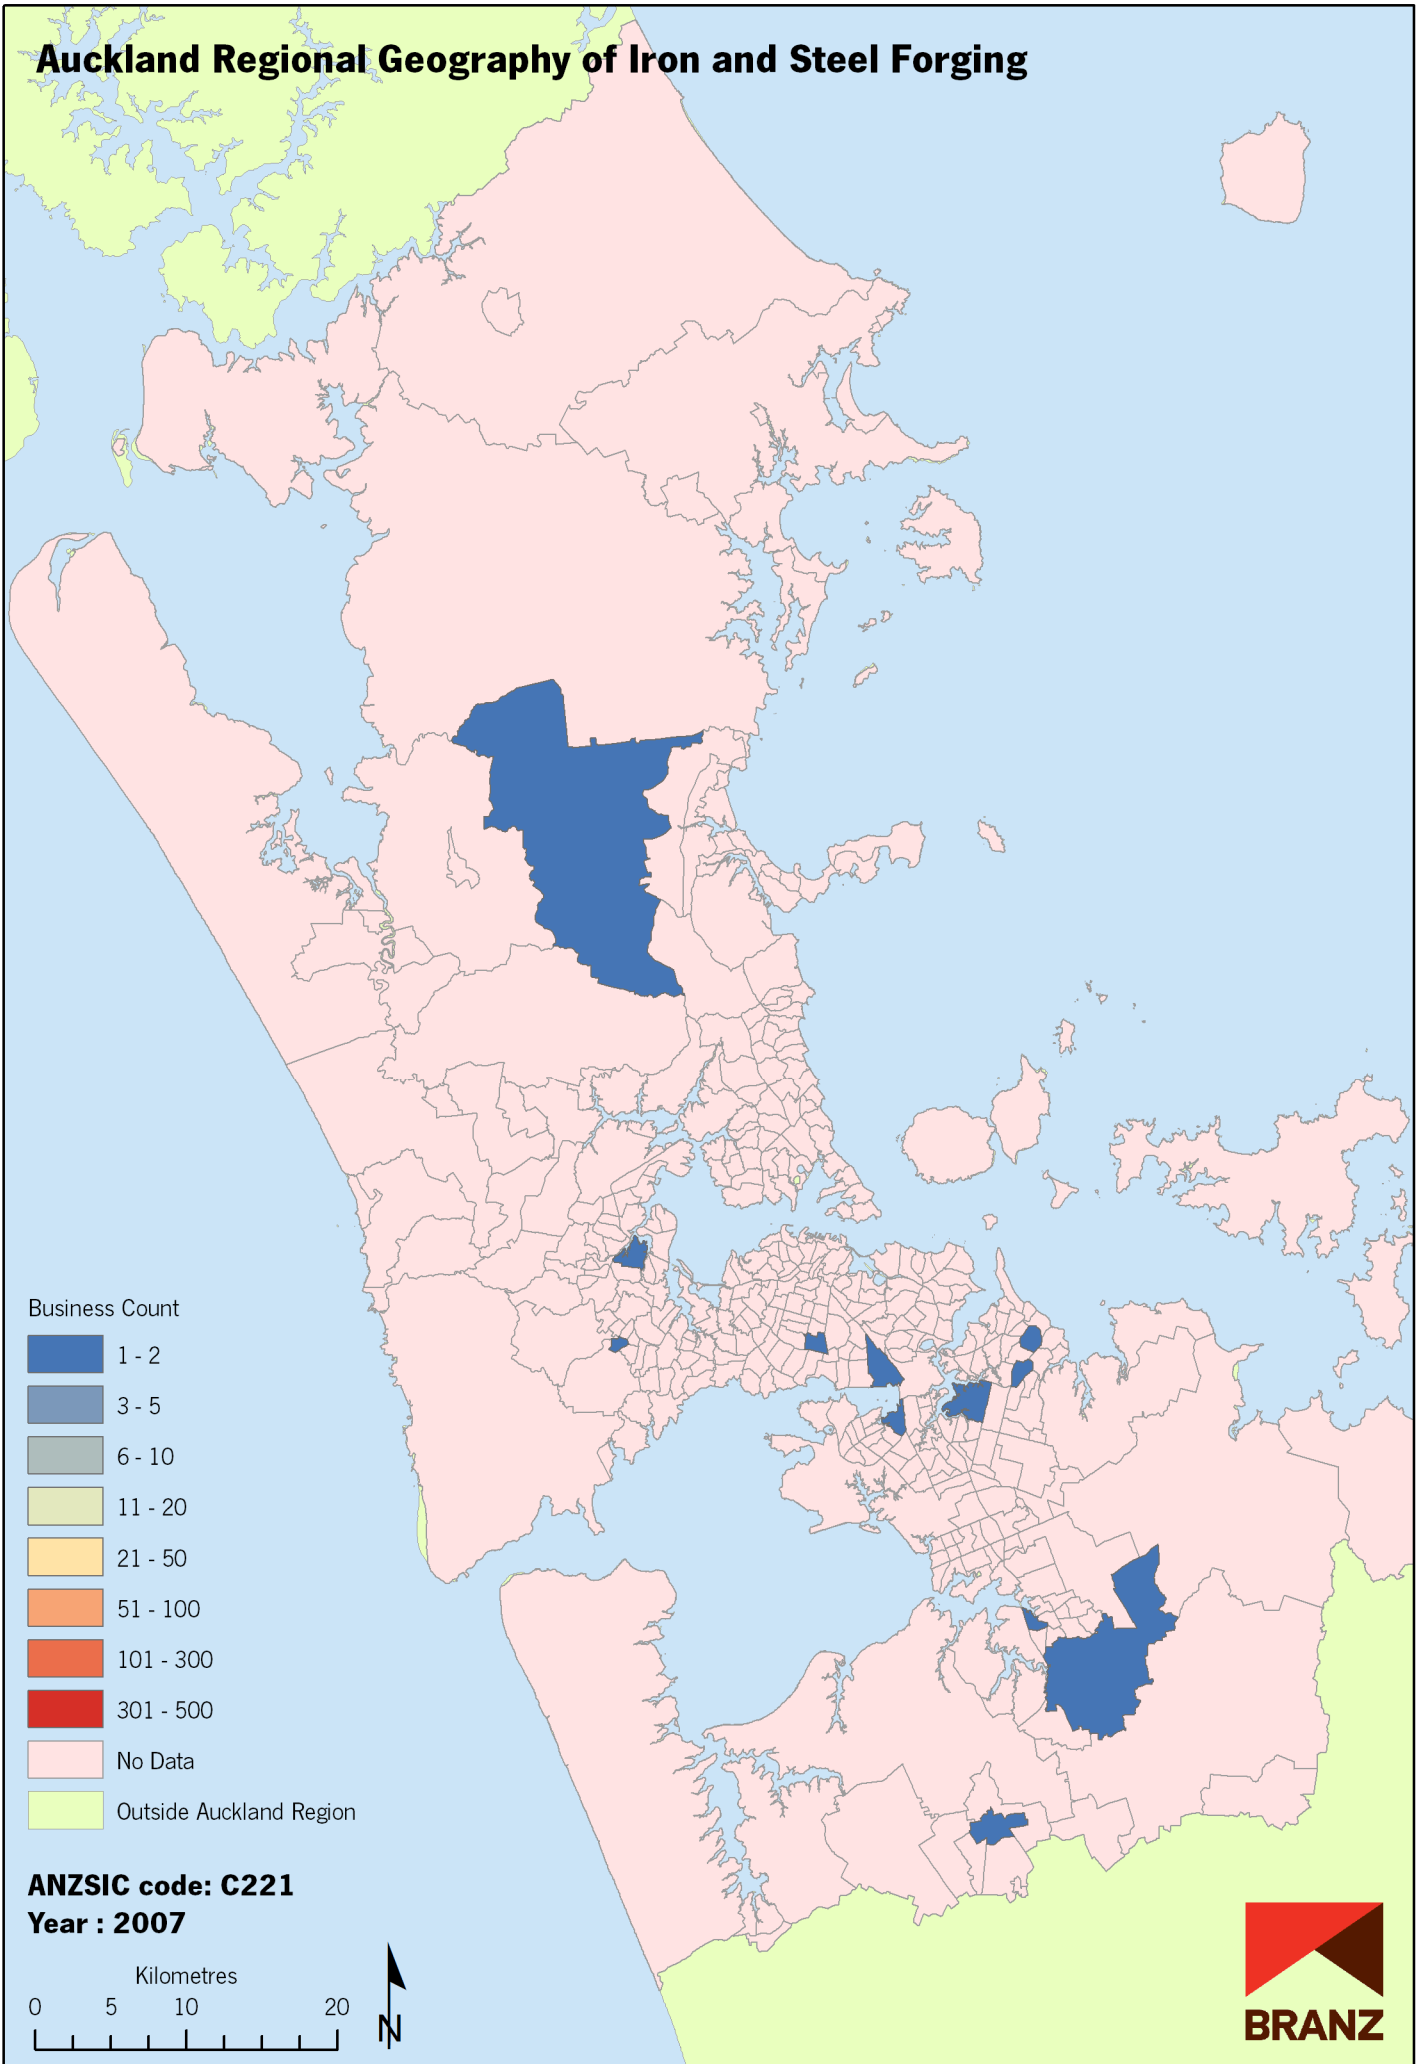

Auckland Regional Geography of Iron and Steel Forging

Data sources: Statistics New Zealand, Land Information New Zealand, Ollivier & Co Ltd. Copyright BRANZ. Whilst due care has been taken, BRANZ gives no warranty as to the accuracy and completeness of any information on this map and accepts no liability for any error, omission or use of the information.