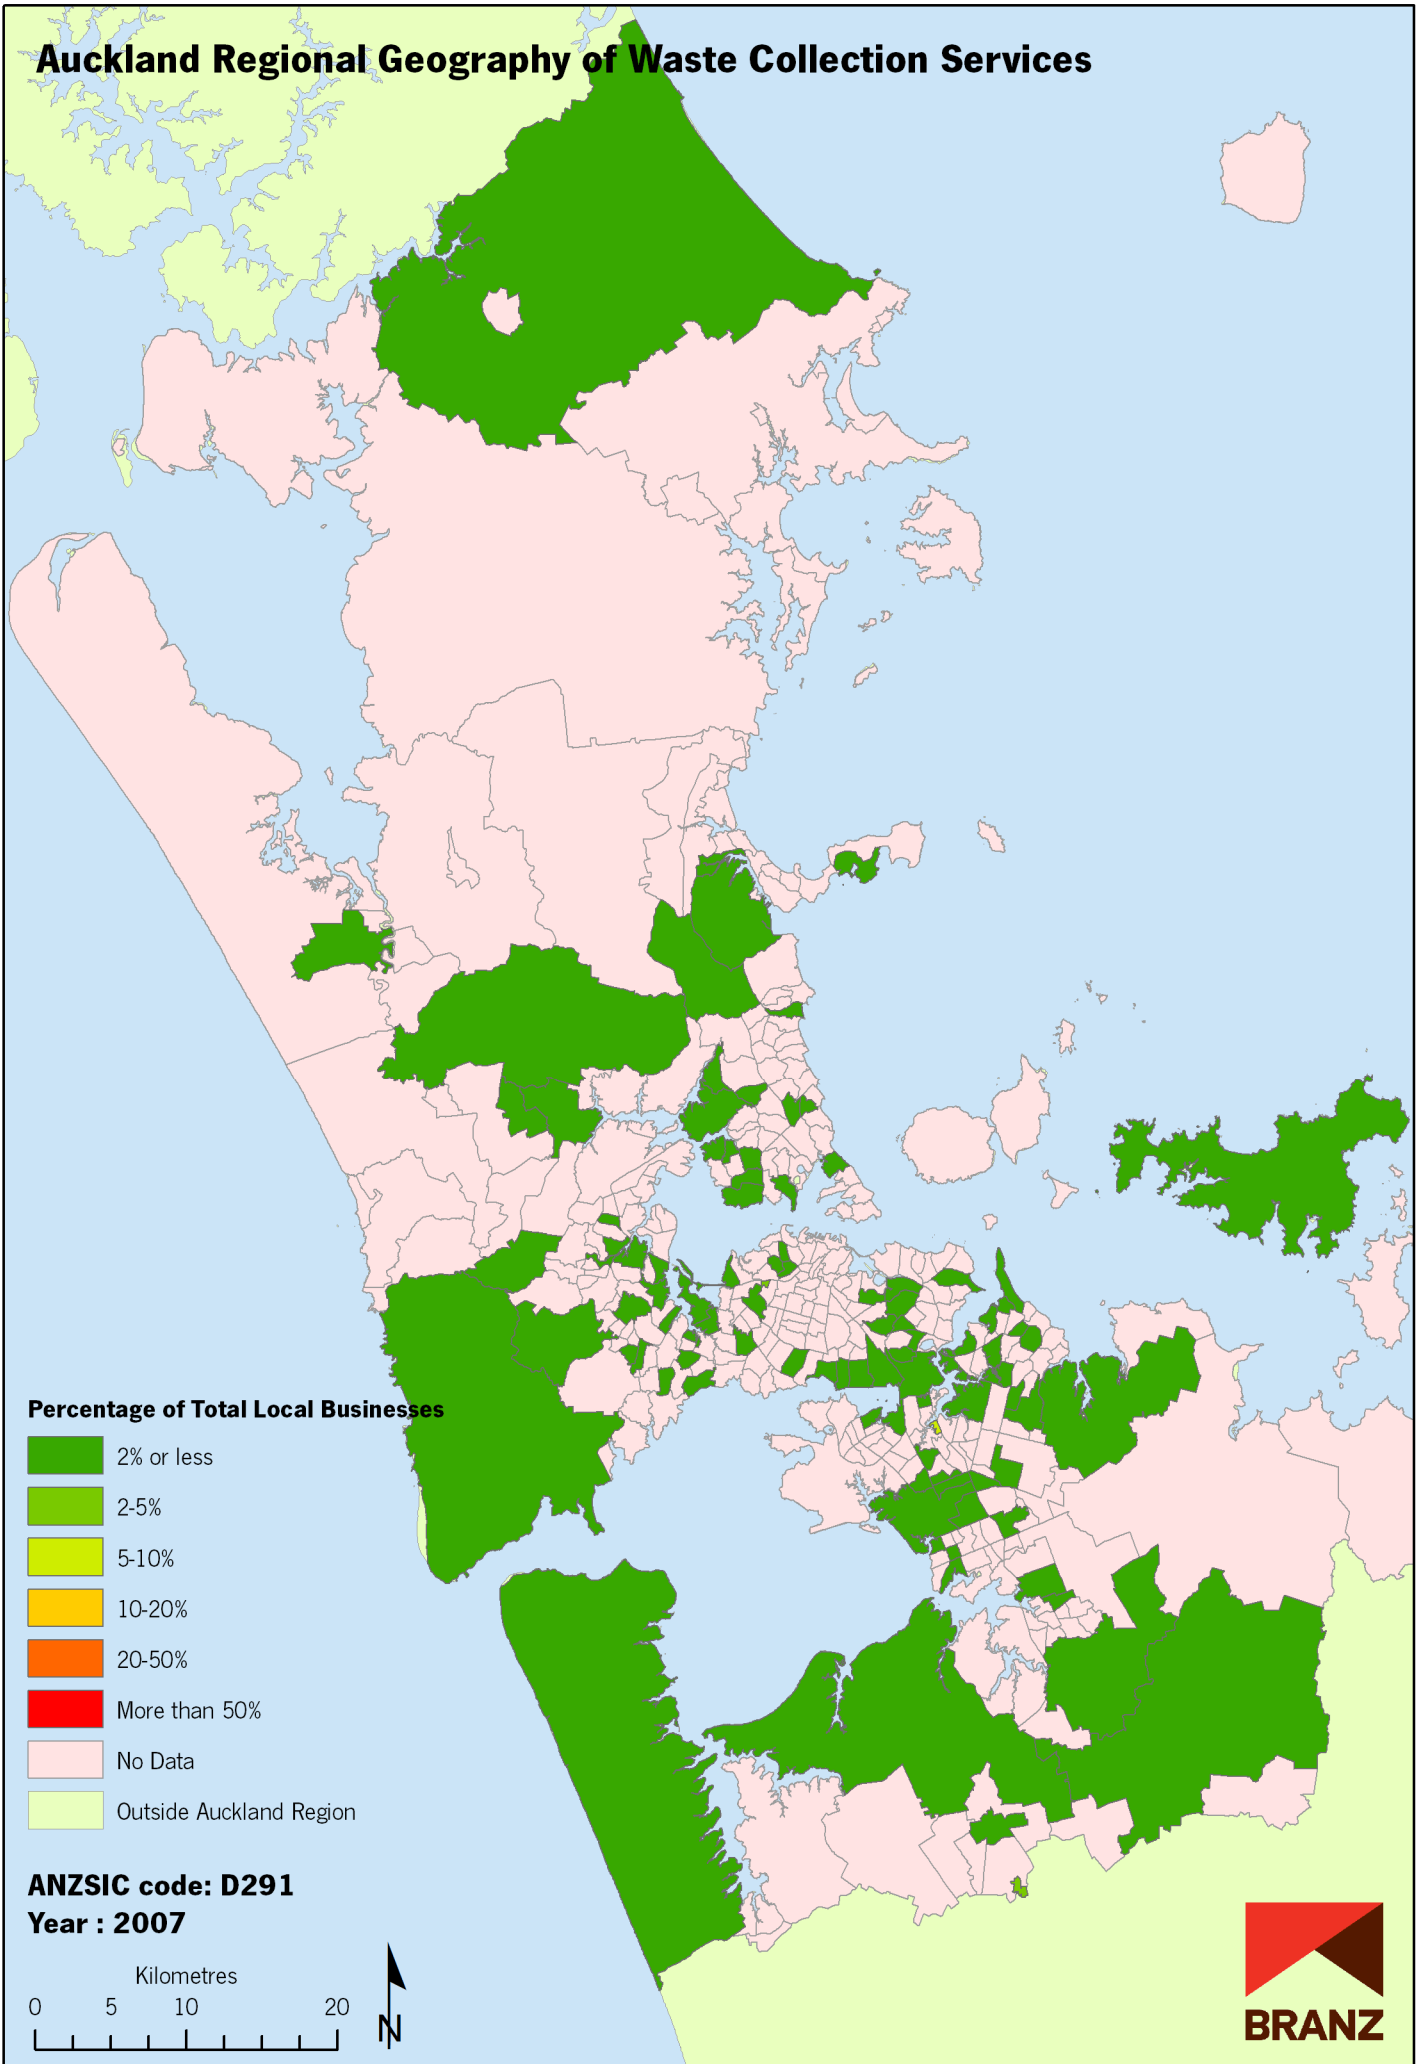

Auckland Regional Geography of Waste Collection Services

Data sources: Statistics New Zealand, Land Information New Zealand, Ollivier & Co Ltd. Copyright BRANZ. Whilst due care has been taken, BRANZ gives no warranty as to the accuracy and completeness of any information on this map and accepts no liability for any error, omission or use of the information.