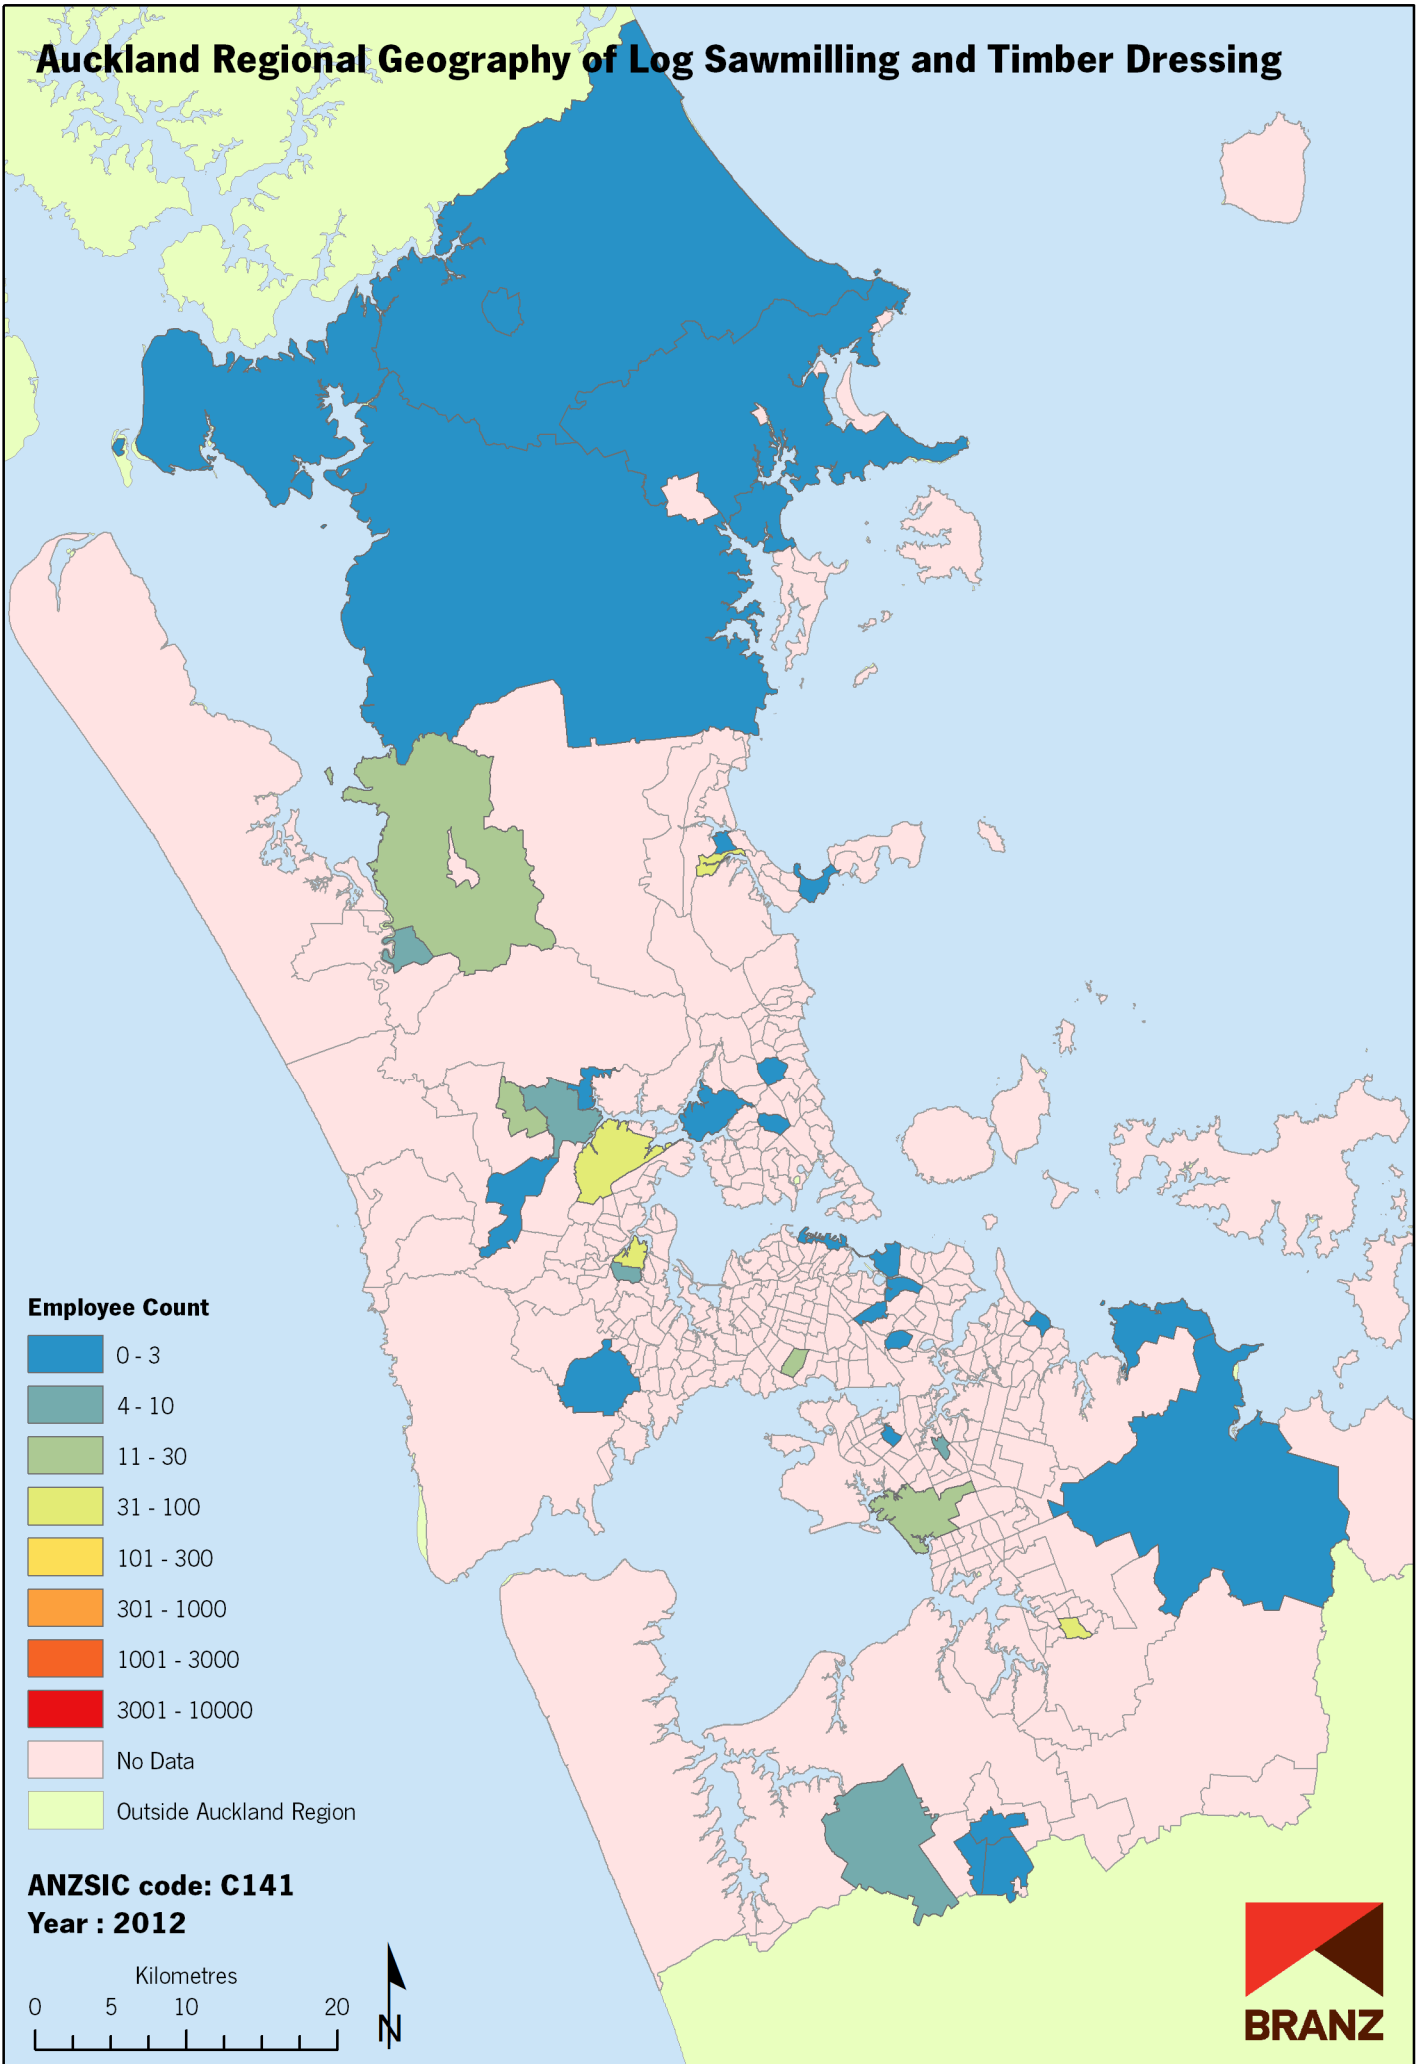

Auckland Regional Geography of Log Sawmilling and Timber Dressing

Data sources: Statistics New Zealand, Land Information New Zealand, Ollivier & Co Ltd. Copyright BRANZ. Whilst due care has been taken, BRANZ gives no warranty as to the accuracy and completeness of any information on this map and accepts no liability for any error, omission or use of the information.