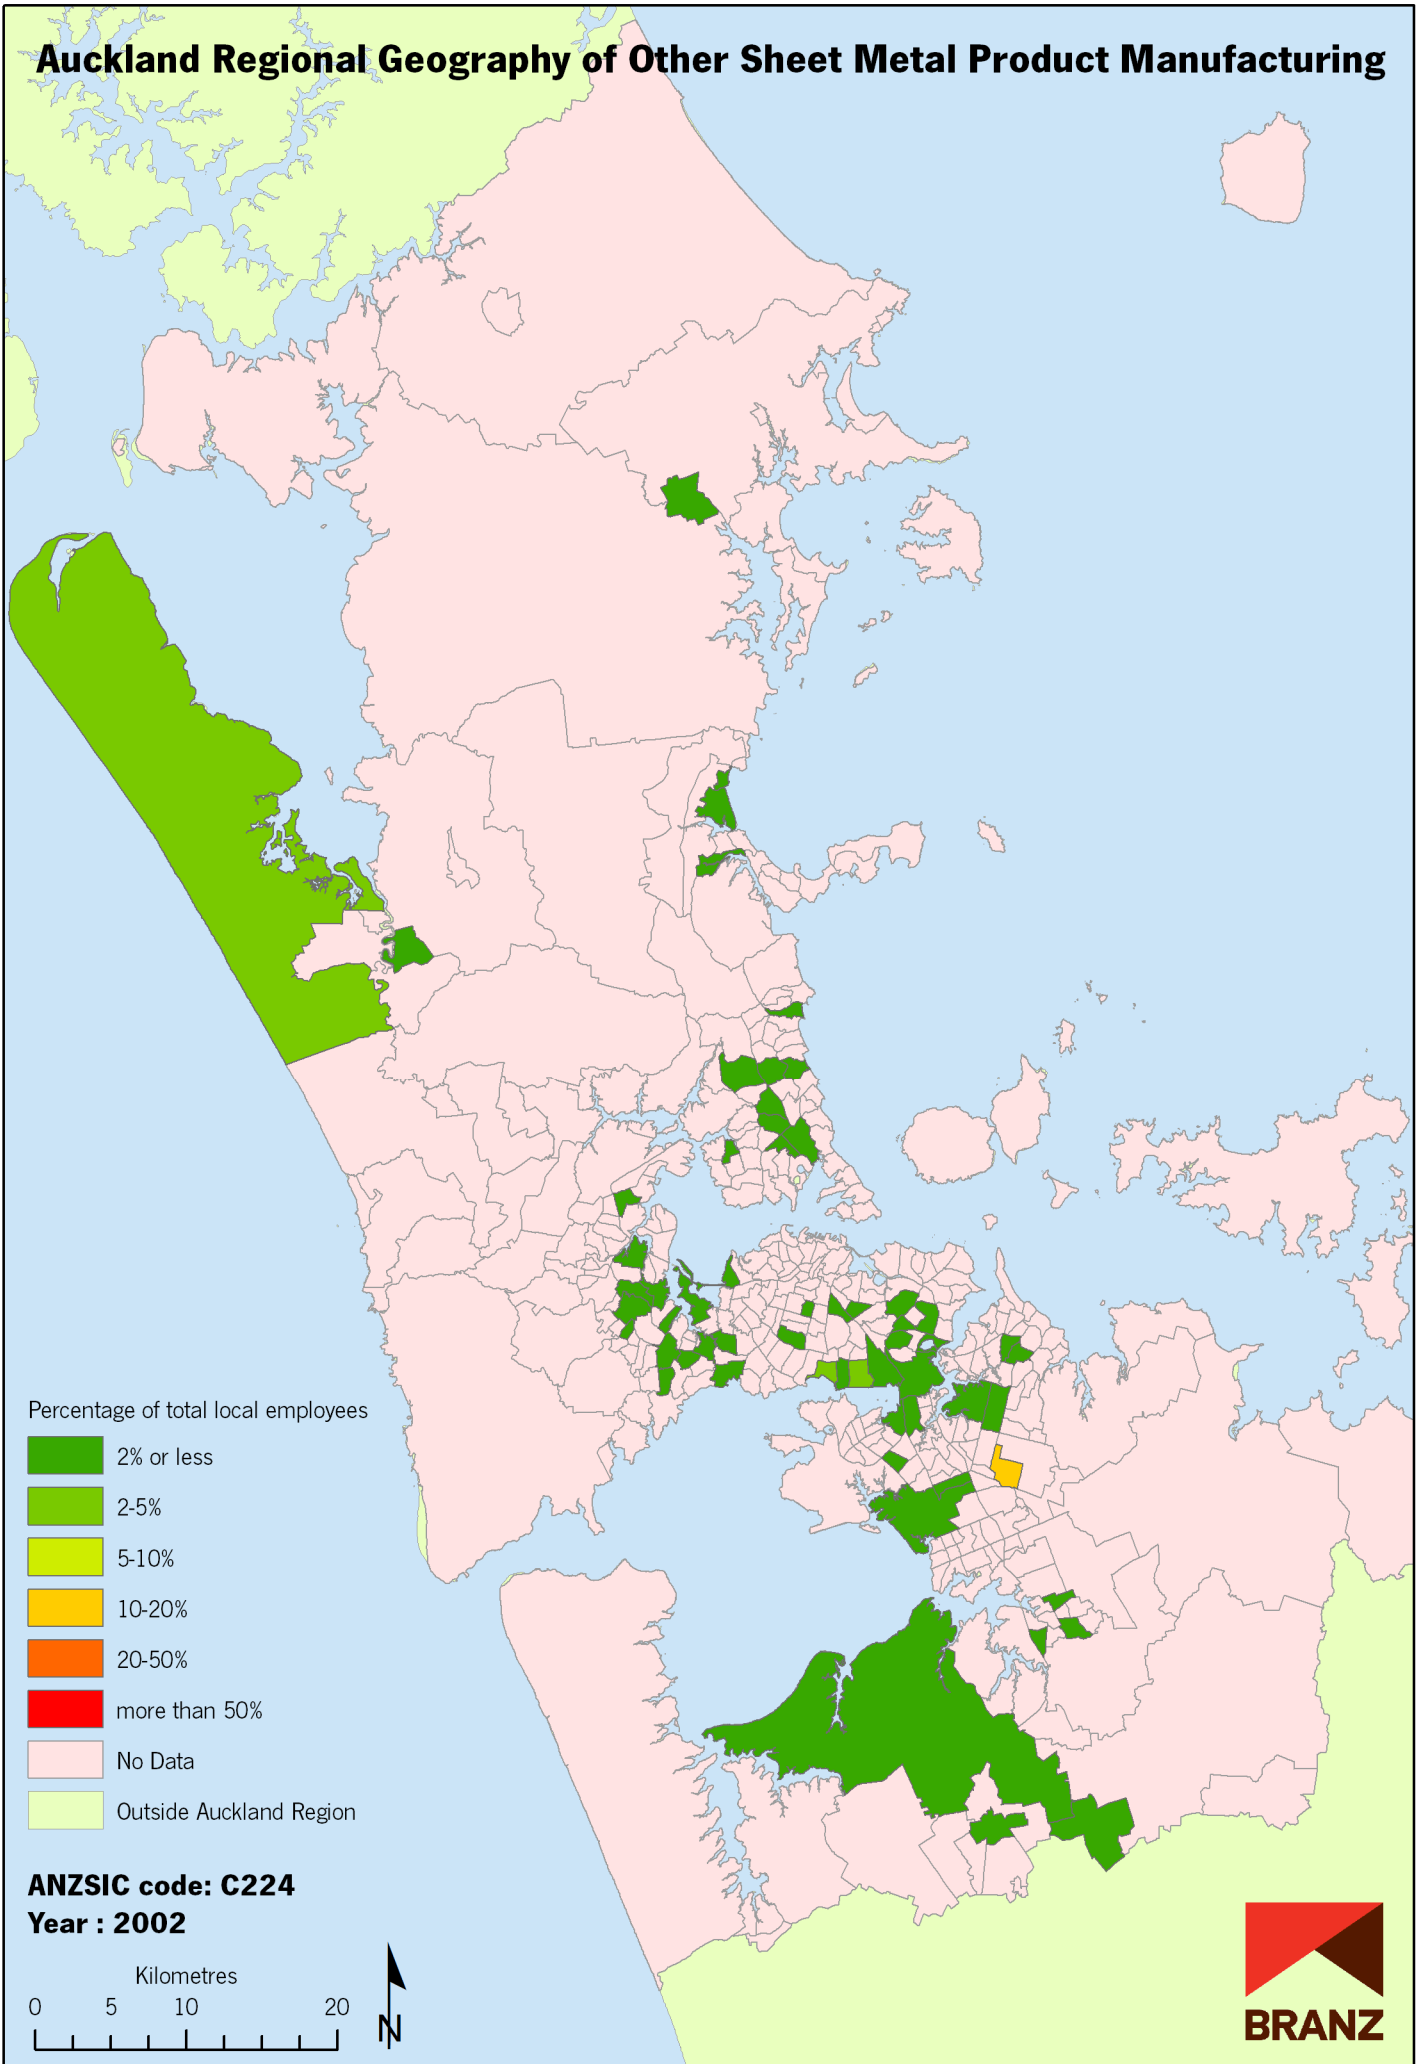

Auckland Regional Geography of Other Sheet Metal Product Manufacturing

Data sources: Statistics New Zealand, Land Information New Zealand, Ollivier & Co Ltd. Copyright BRANZ. Whilst due care has been taken, BRANZ gives no warranty as to the accuracy and completeness of any information on this map and accepts no liability for any error, omission or use of the information.