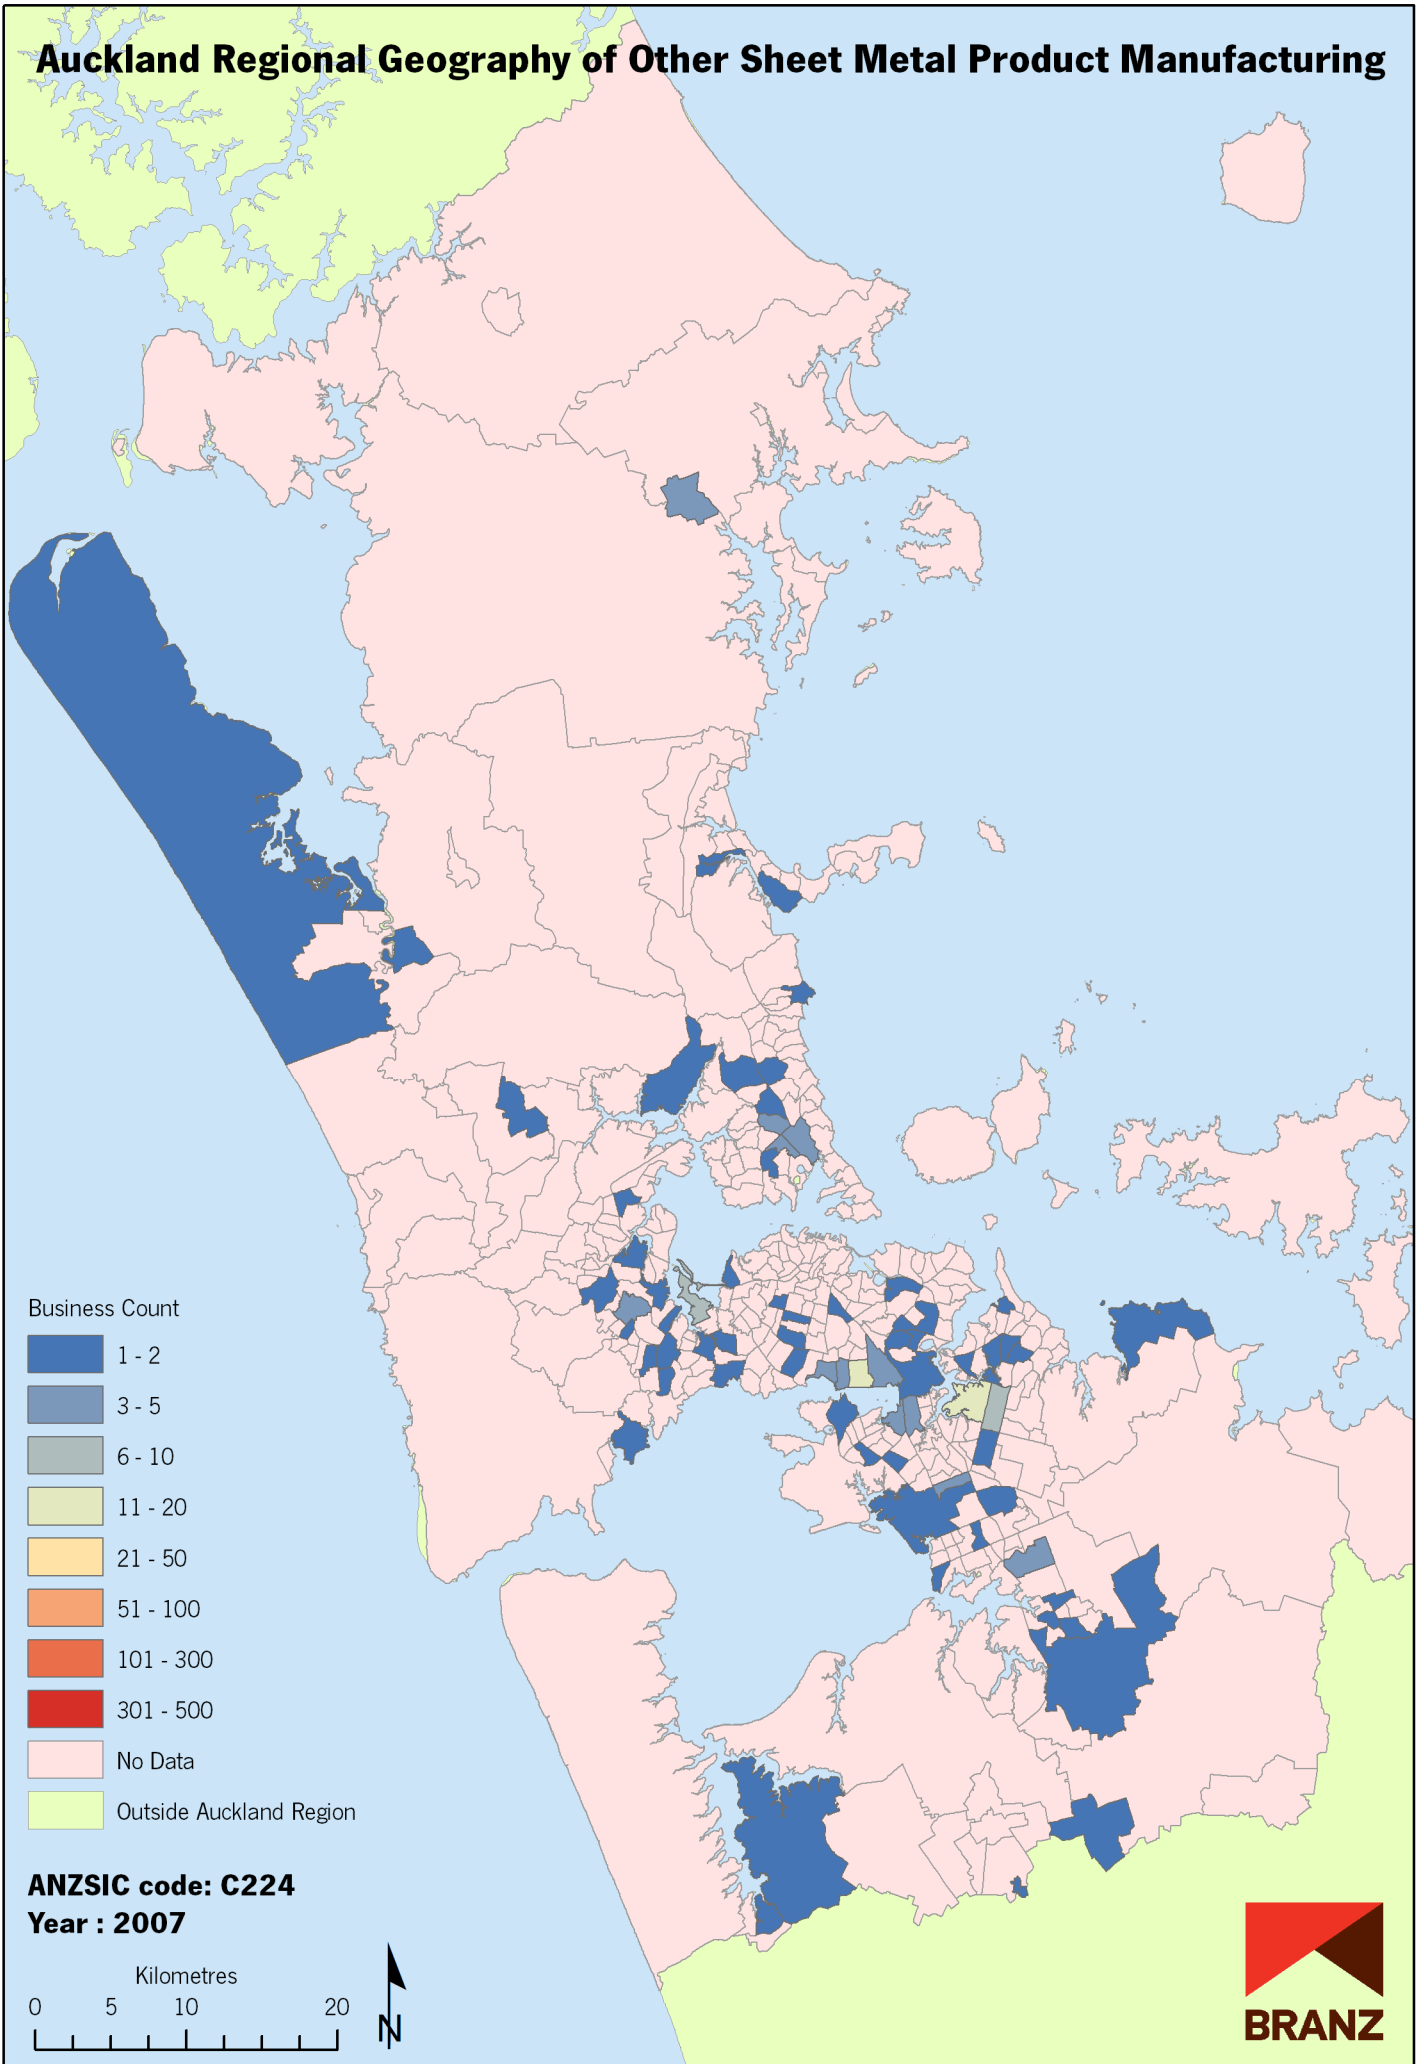

Auckland Regional Geography of Other Sheet Metal Product Manufacturing

Data sources: Statistics New Zealand, Land Information New Zealand, Ollivier & Co Ltd. Copyright BRANZ. Whilst due care has been taken, BRANZ gives no warranty as to the accuracy and completeness of any information on this map and accepts no liability for any error, omission or use of the information.