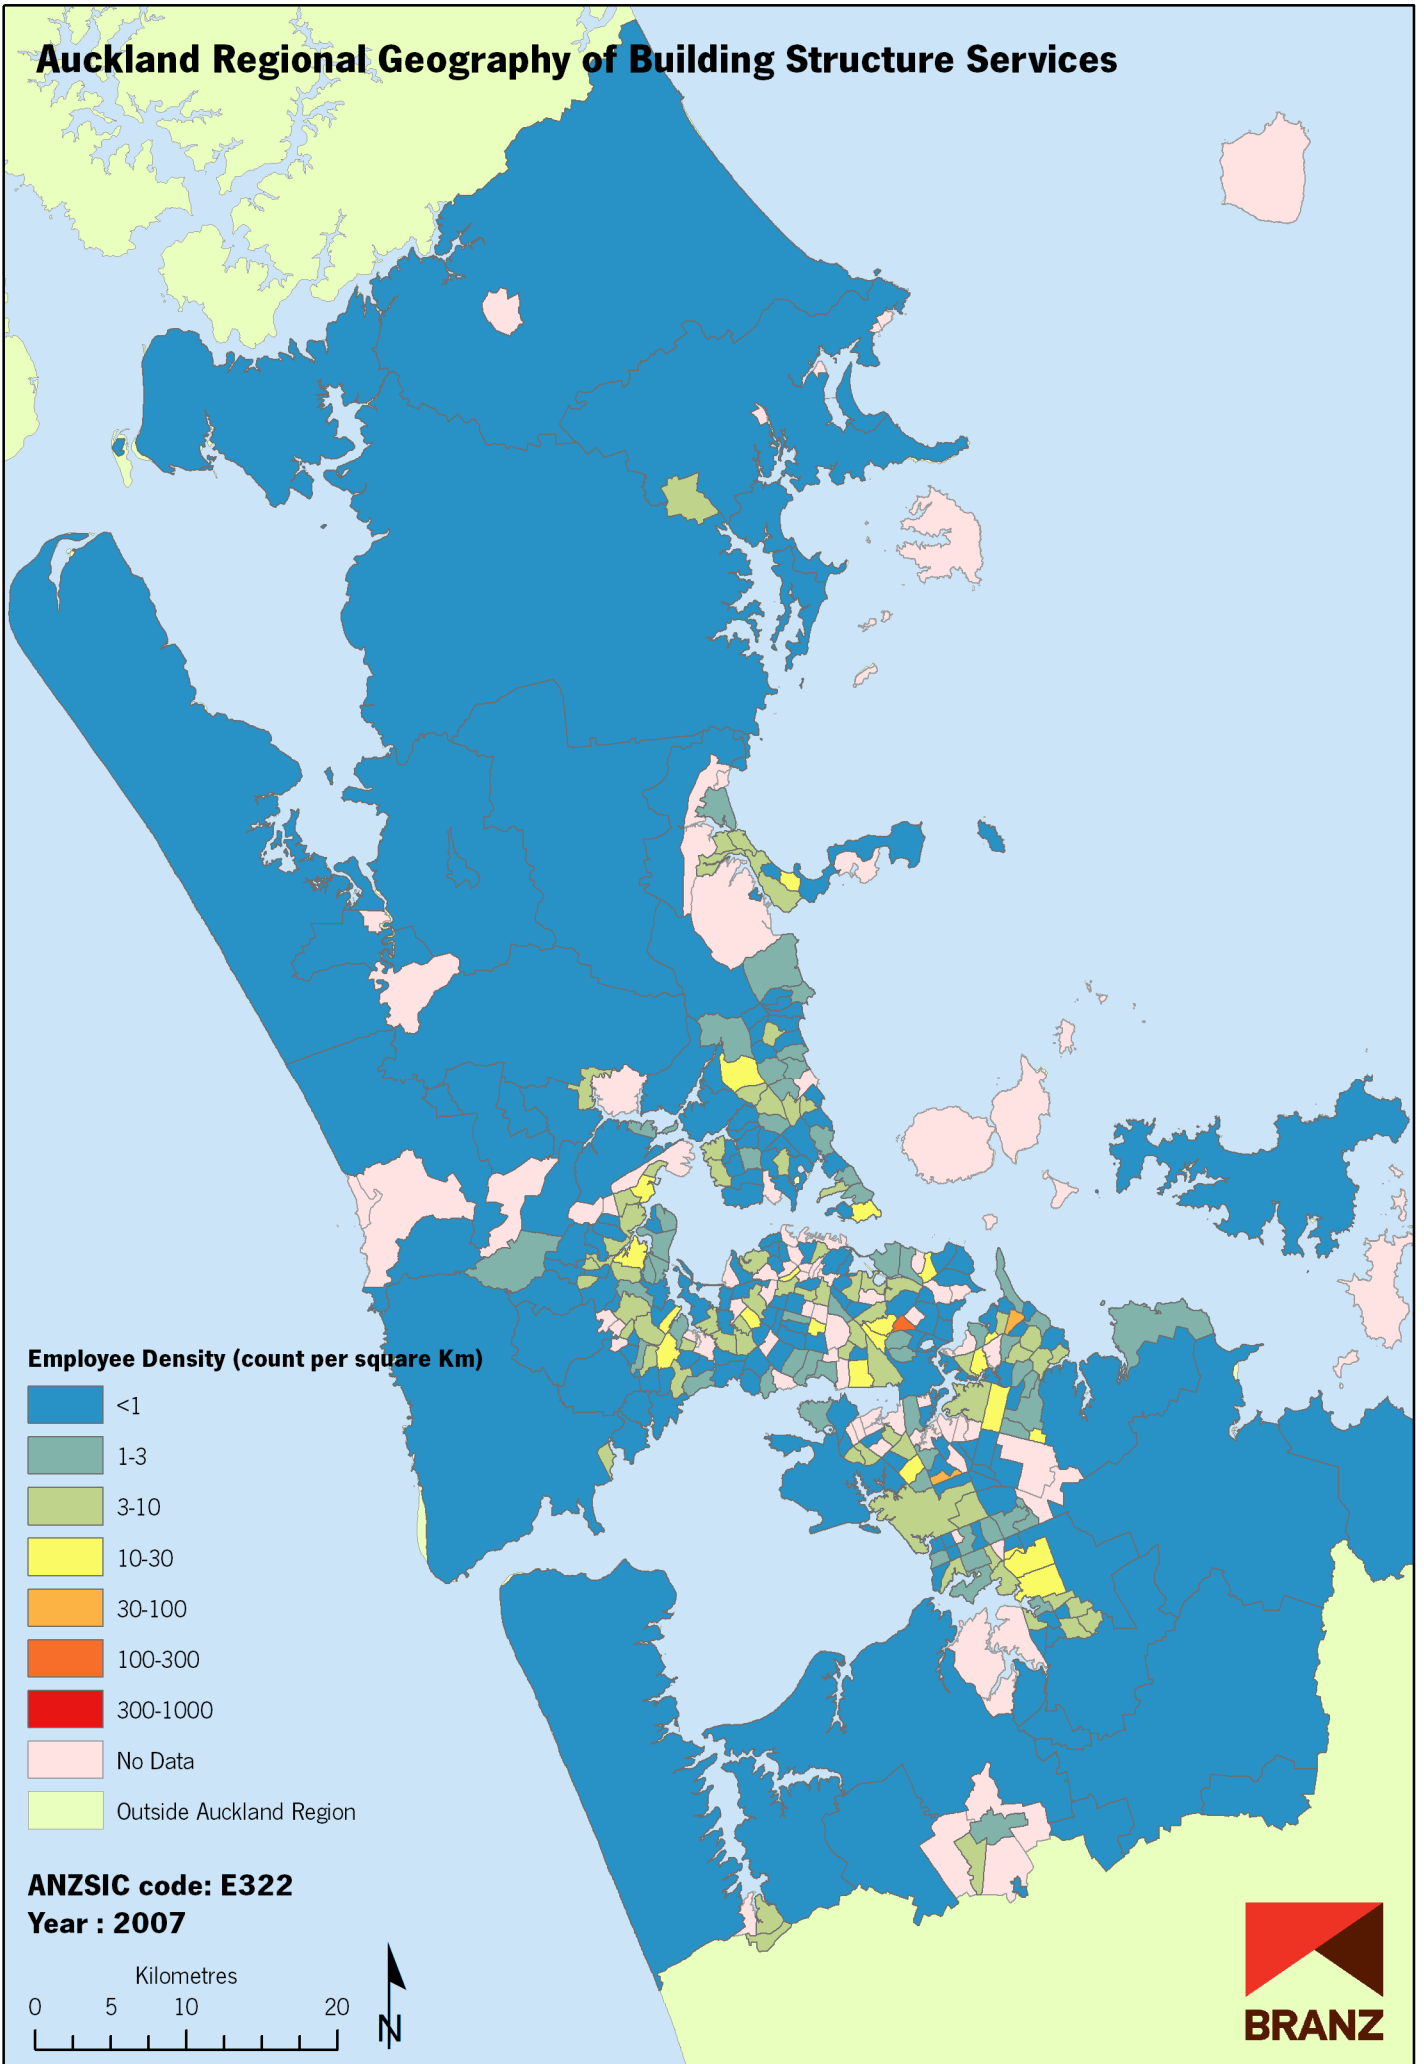

Auckland Regional Geography of Building Structure Services

Data sources: Statistics New Zealand, Land Information New Zealand, Ollivier & Co Ltd. Copyright BRANZ. Whilst due care has been taken, BRANZ gives no warranty as to the accuracy and completeness of any information on this map and accepts no liability for any error, omission or use of the information.