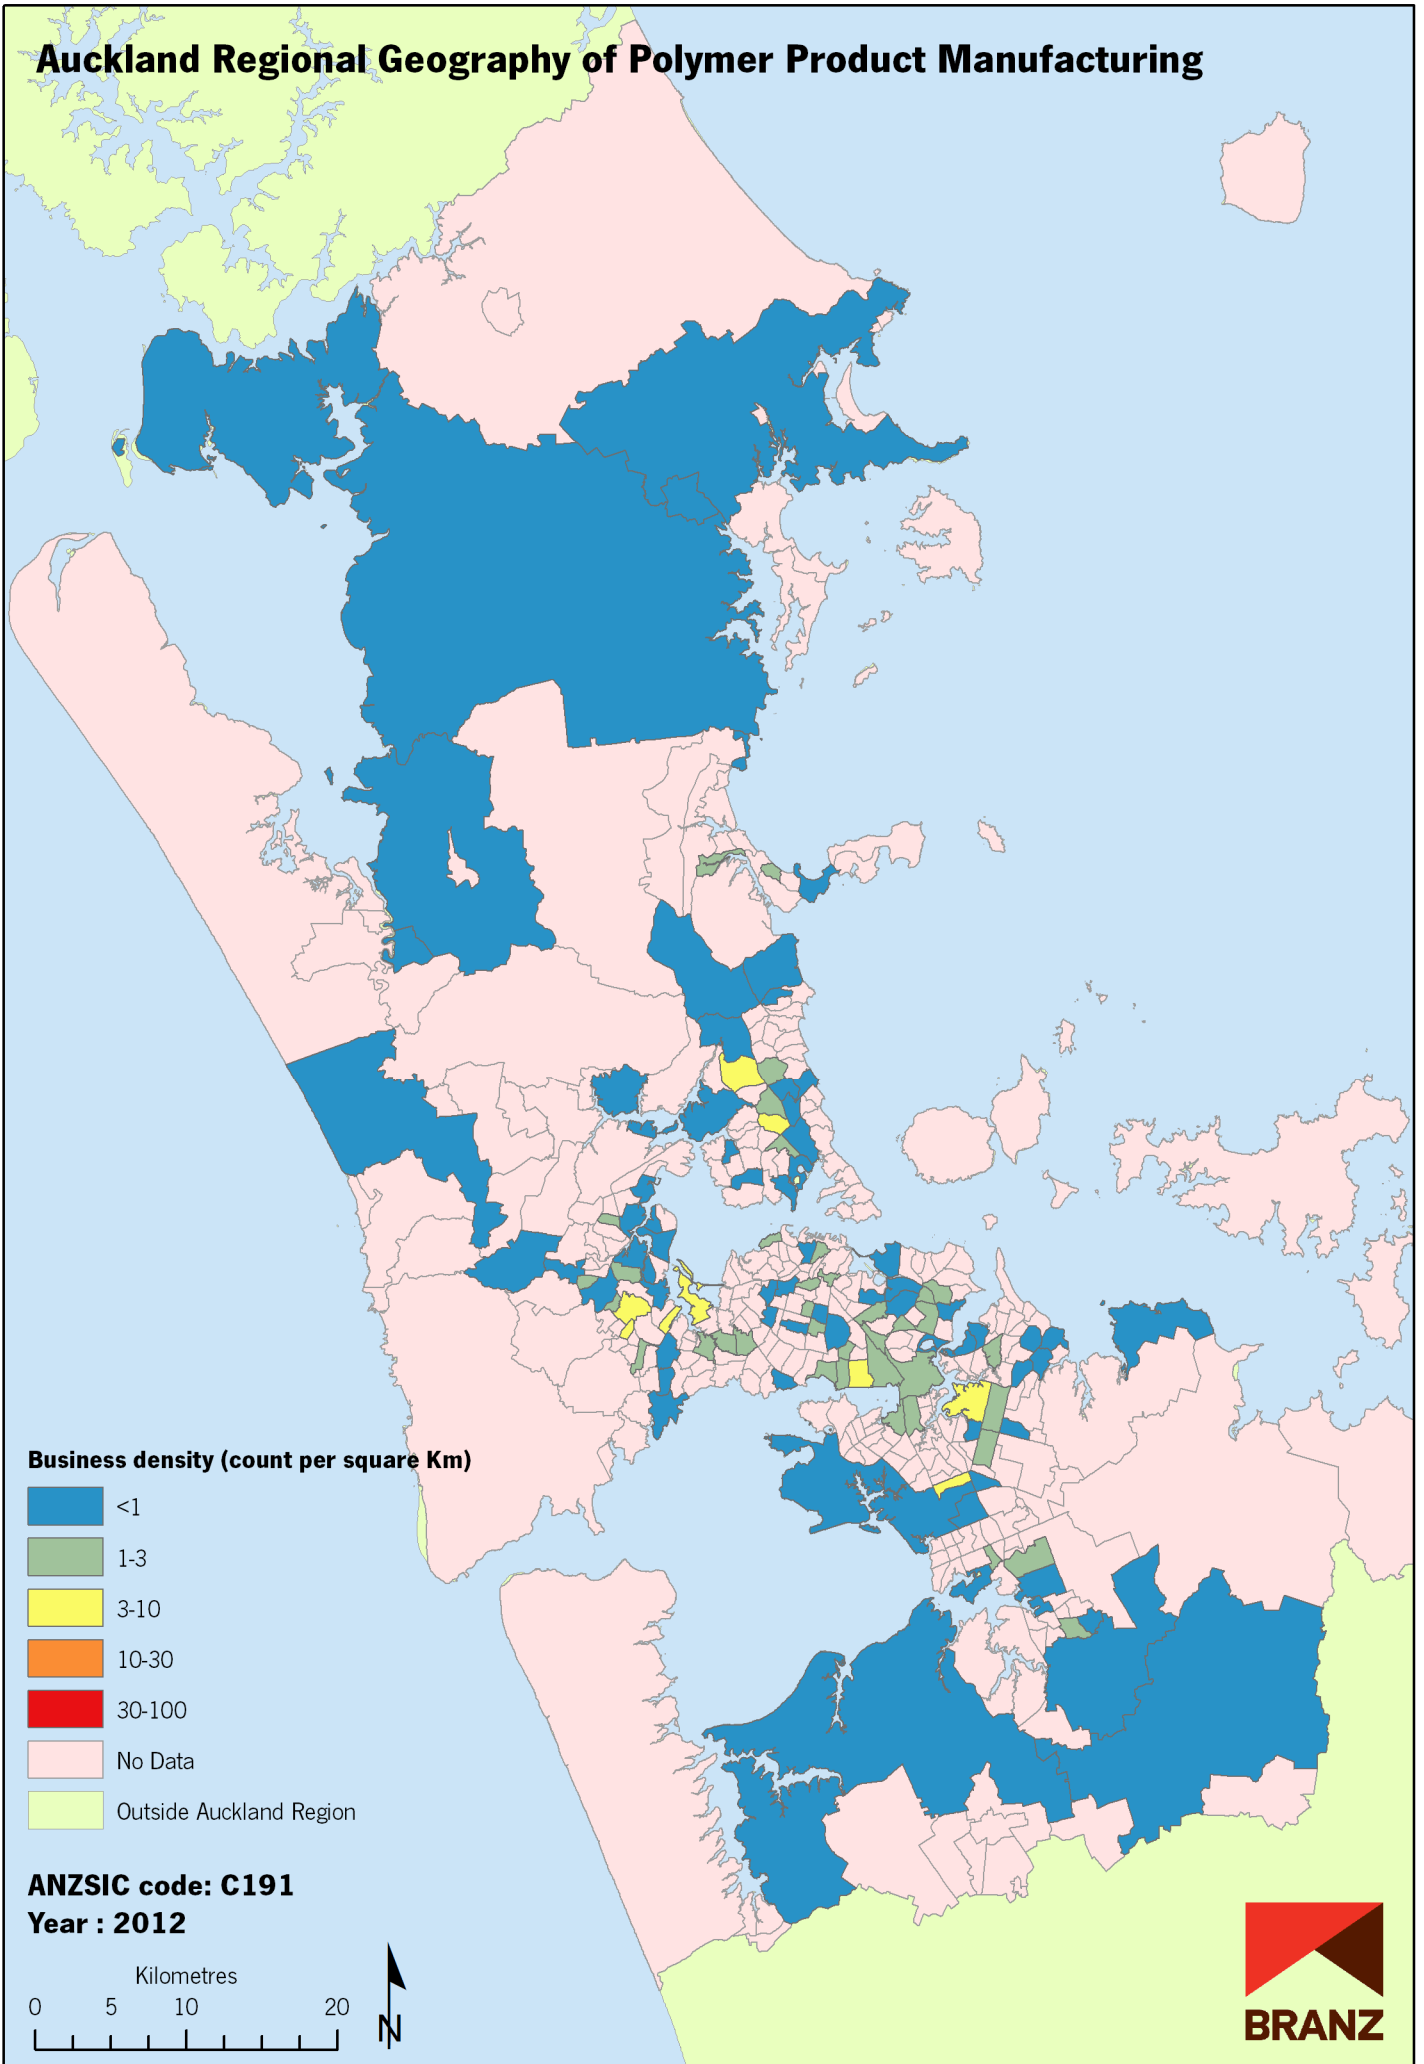

# Auckland Regional Geography of Polymer Product Manufacturing

Data sources: Statistics New Zealand, Land Information New Zealand, Ollivier & Co Ltd. Copyright BRANZ. Whilst due care has been taken, BRANZ gives no warranty as to the accuracy and completeness of any information on this map and accepts no liability for any error, omission or use of the information.