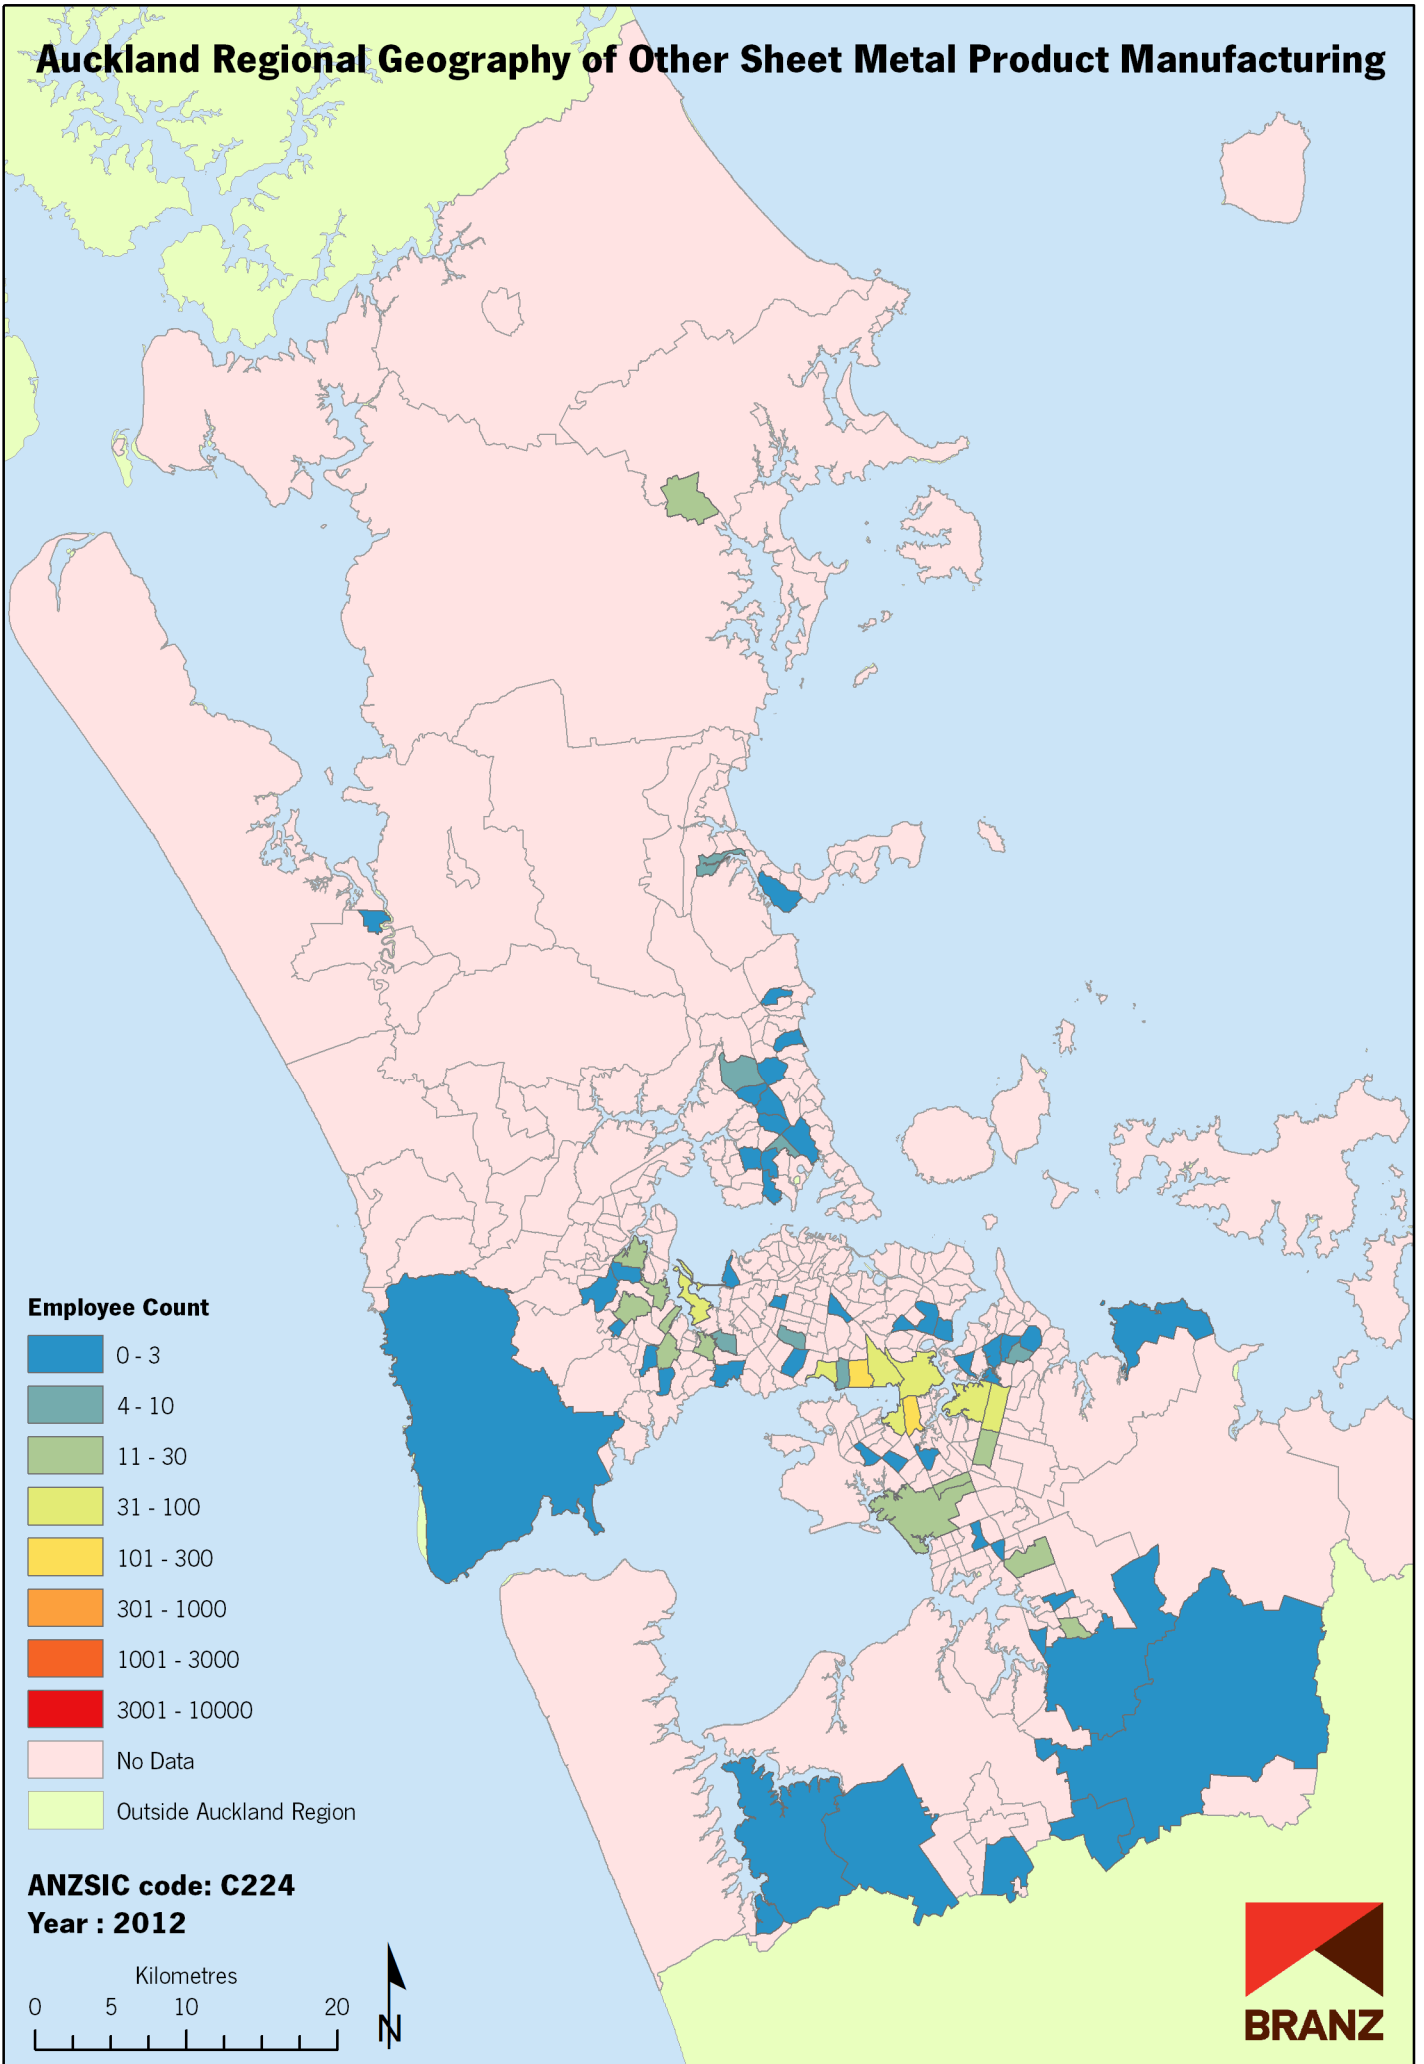

Auckland Regional Geography of Other Sheet Metal Product Manufacturing

Data sources: Statistics New Zealand, Land Information New Zealand, Ollivier & Co Ltd. Copyright BRANZ. Whilst due care has been taken, BRANZ gives no warranty as to the accuracy and completeness of any information on this map and accepts no liability for any error, omission or use of the information.