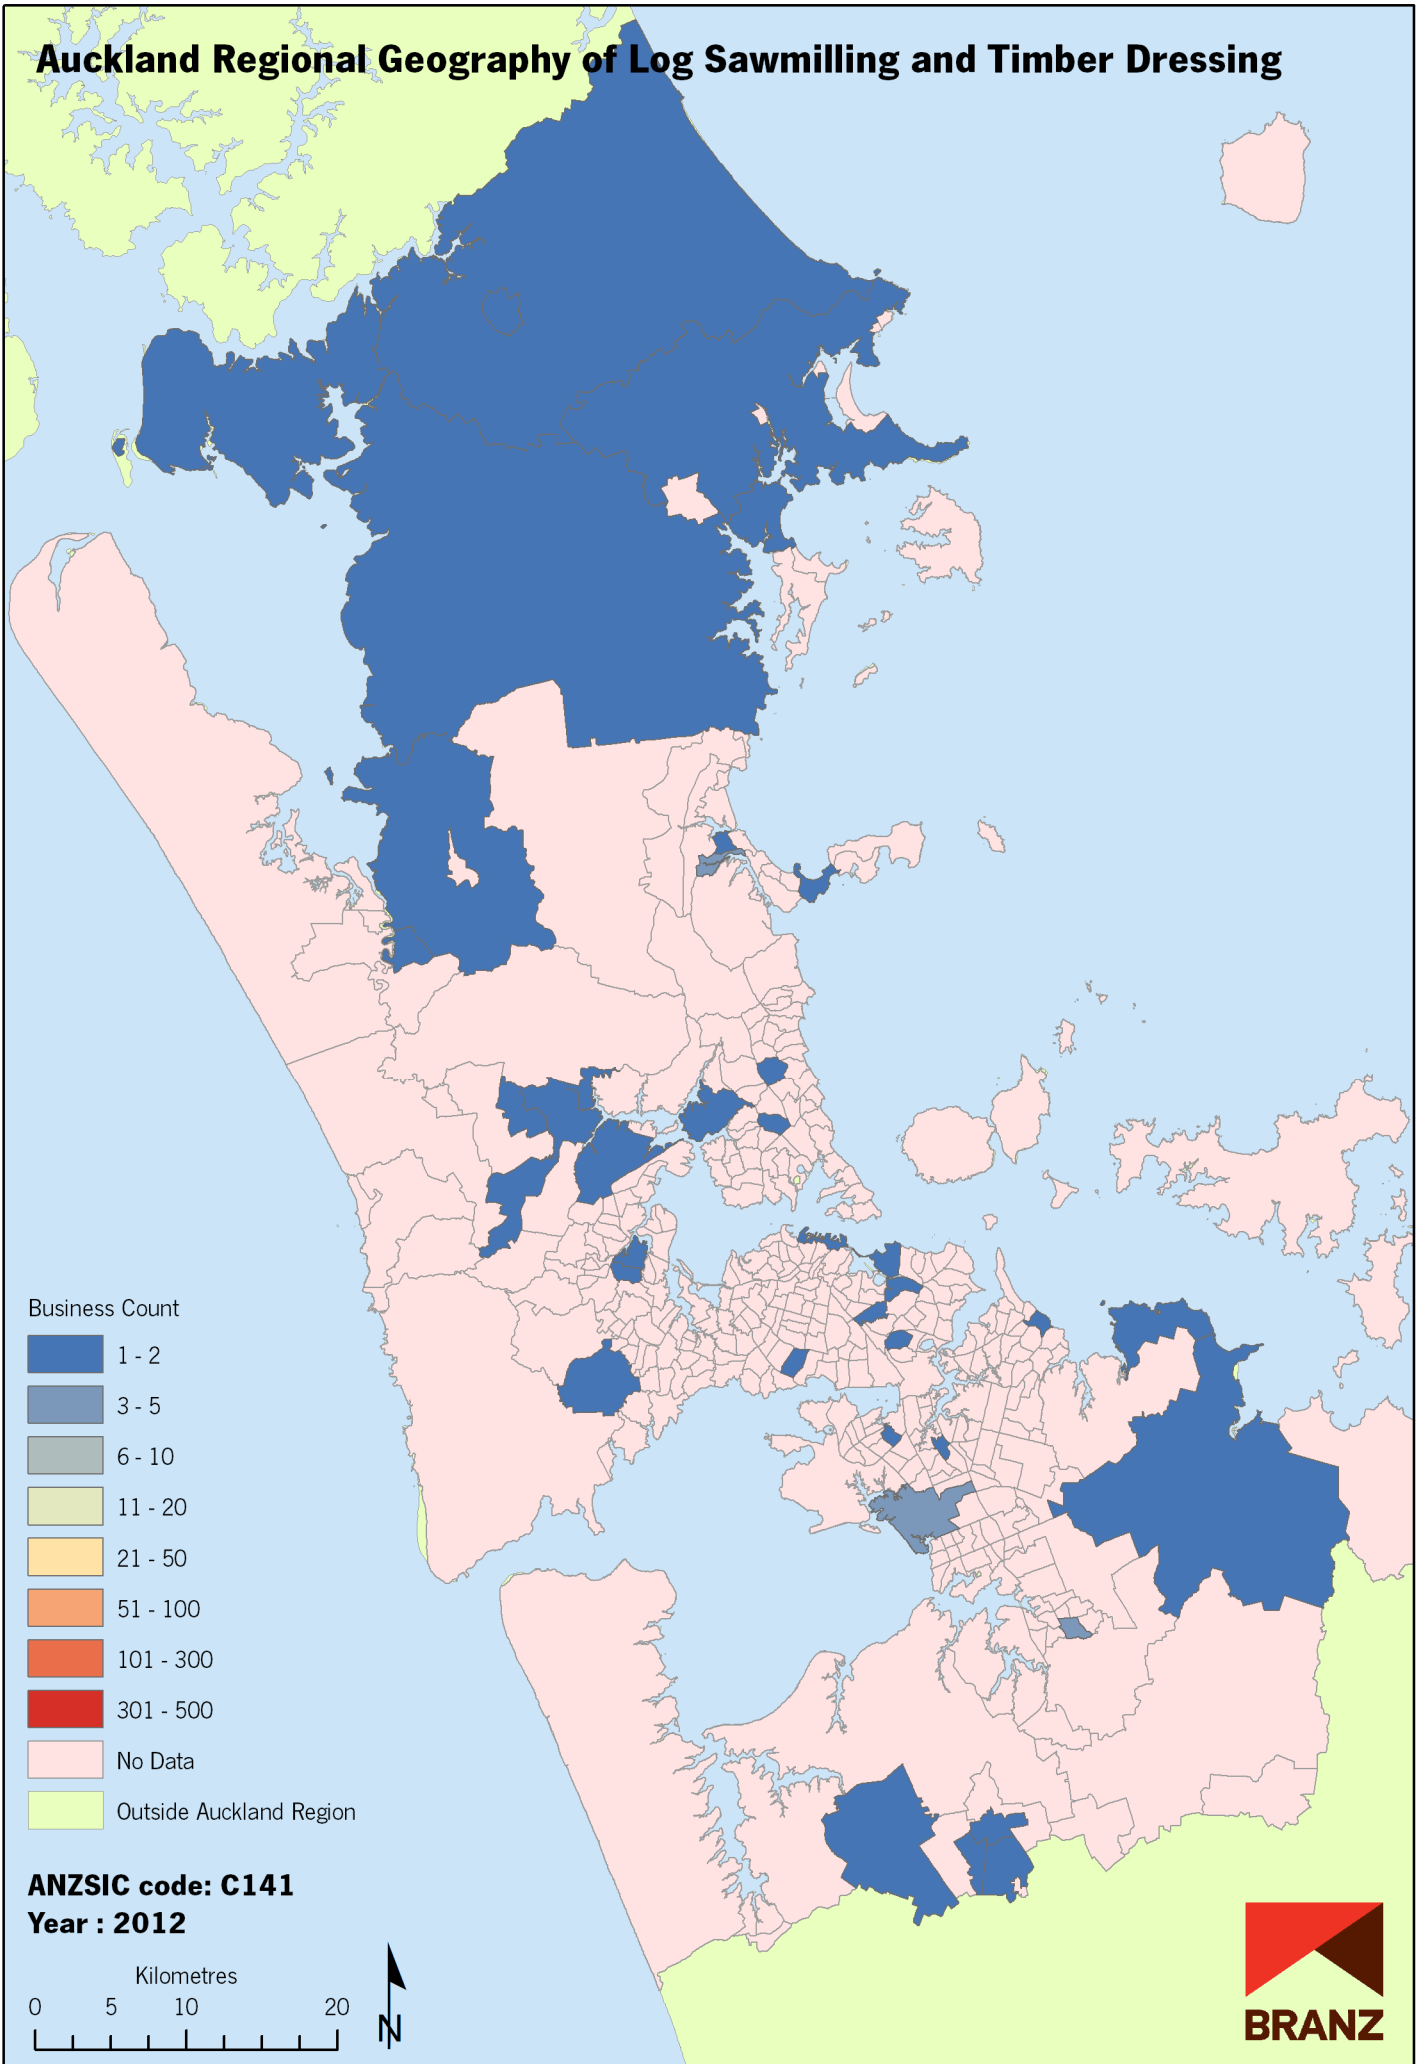

Auckland Regional Geography of Log Sawmilling and Timber Dressing

Data sources: Statistics New Zealand, Land Information New Zealand, Ollivier & Co Ltd. Copyright BRANZ. Whilst due care has been taken, BRANZ gives no warranty as to the accuracy and completeness of any information on this map and accepts no liability for any error, omission or use of the information.