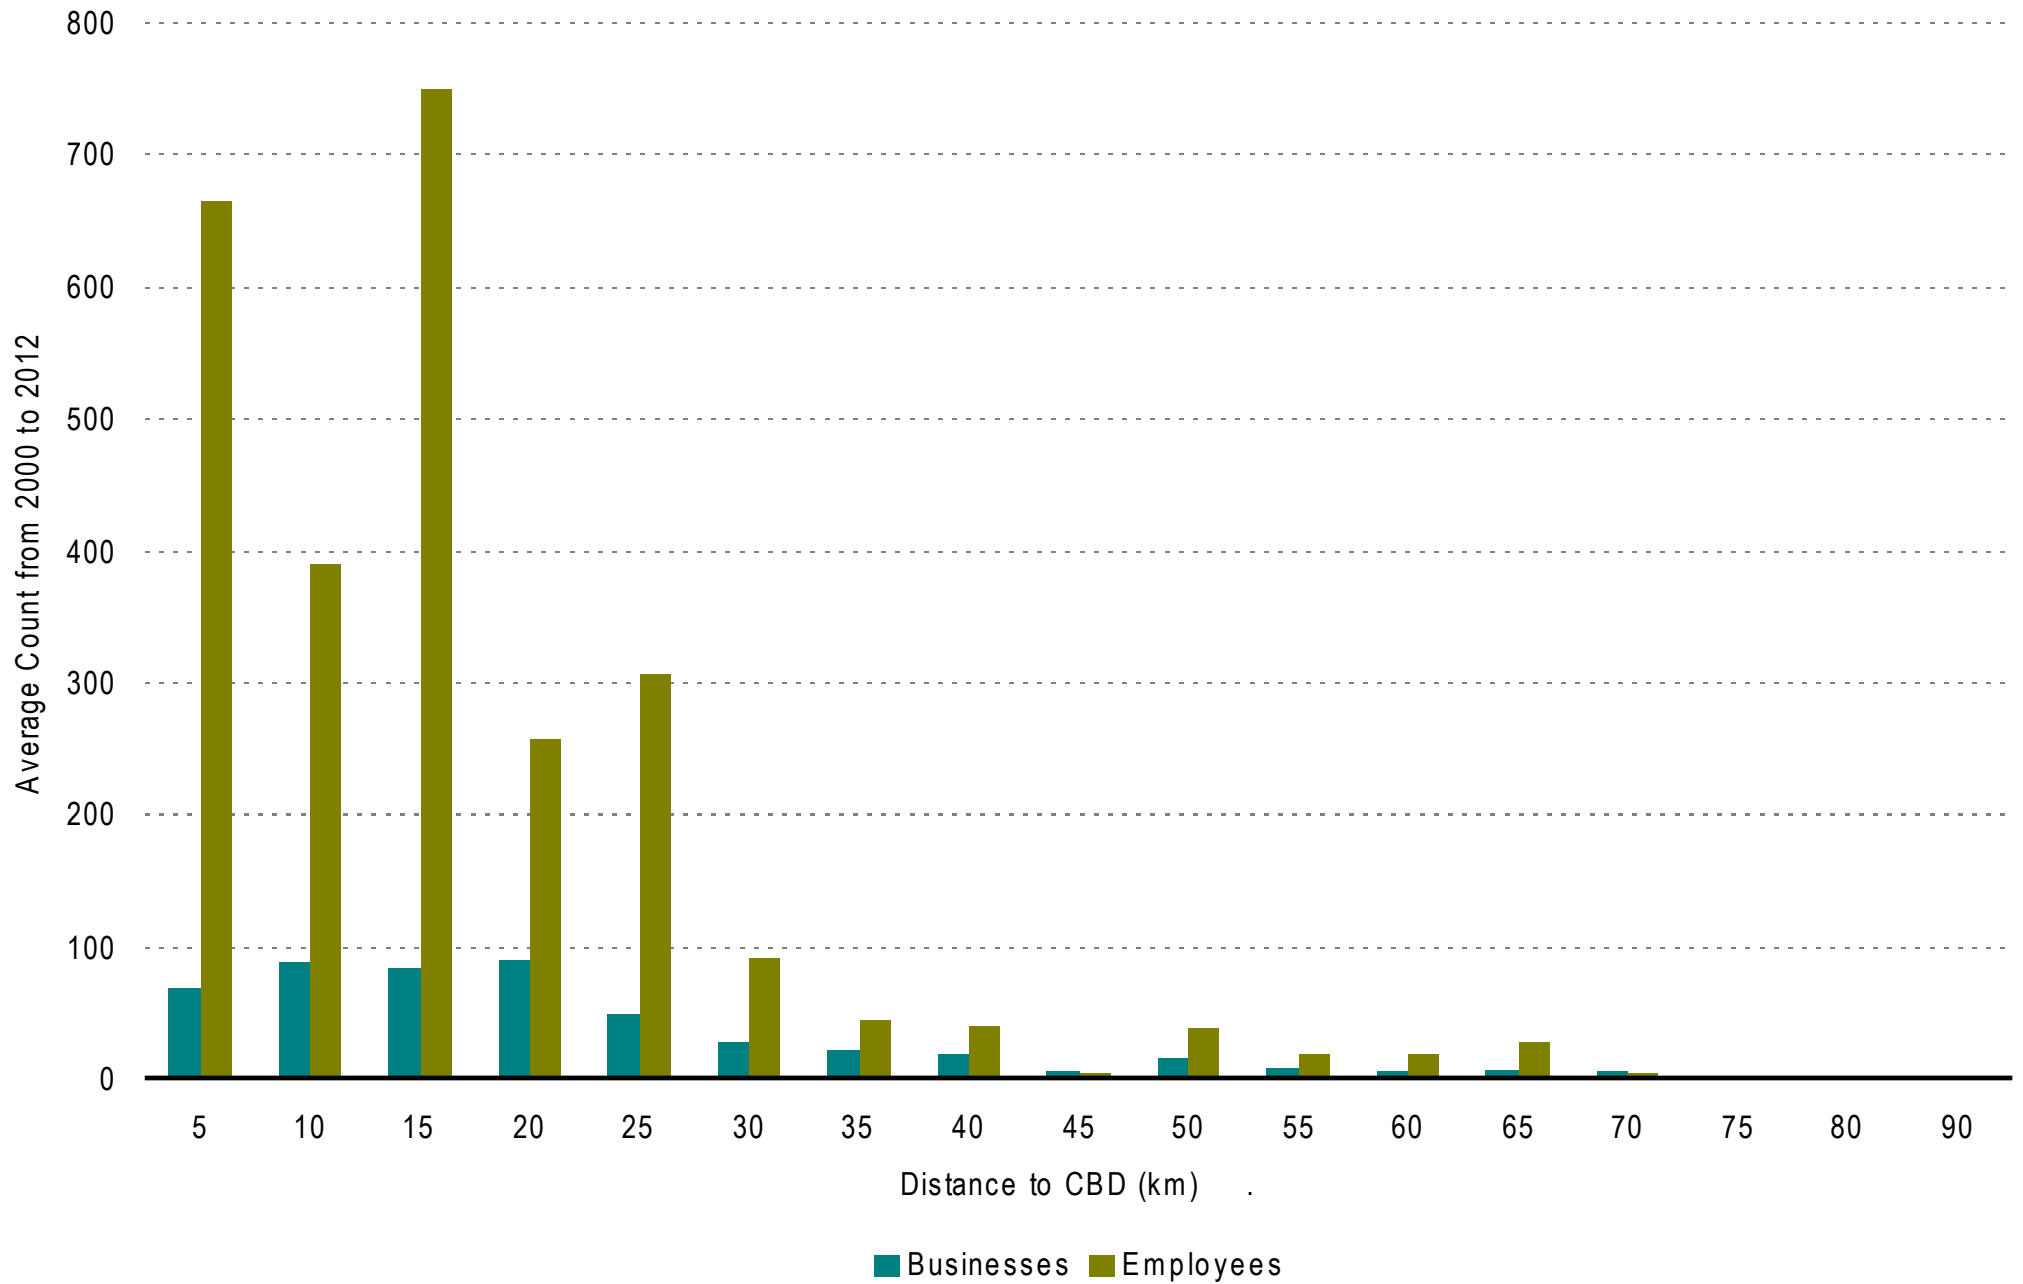

E302 Non-Residential Building Construction

Data sources: Statistics New Zealand. Copyright BRANZ. Whilst due care has been taken, BRANZ gives no warranty as to the accuracy and completeness of any information on this datasheet and accepts no liability for any error, omission or use of the information.