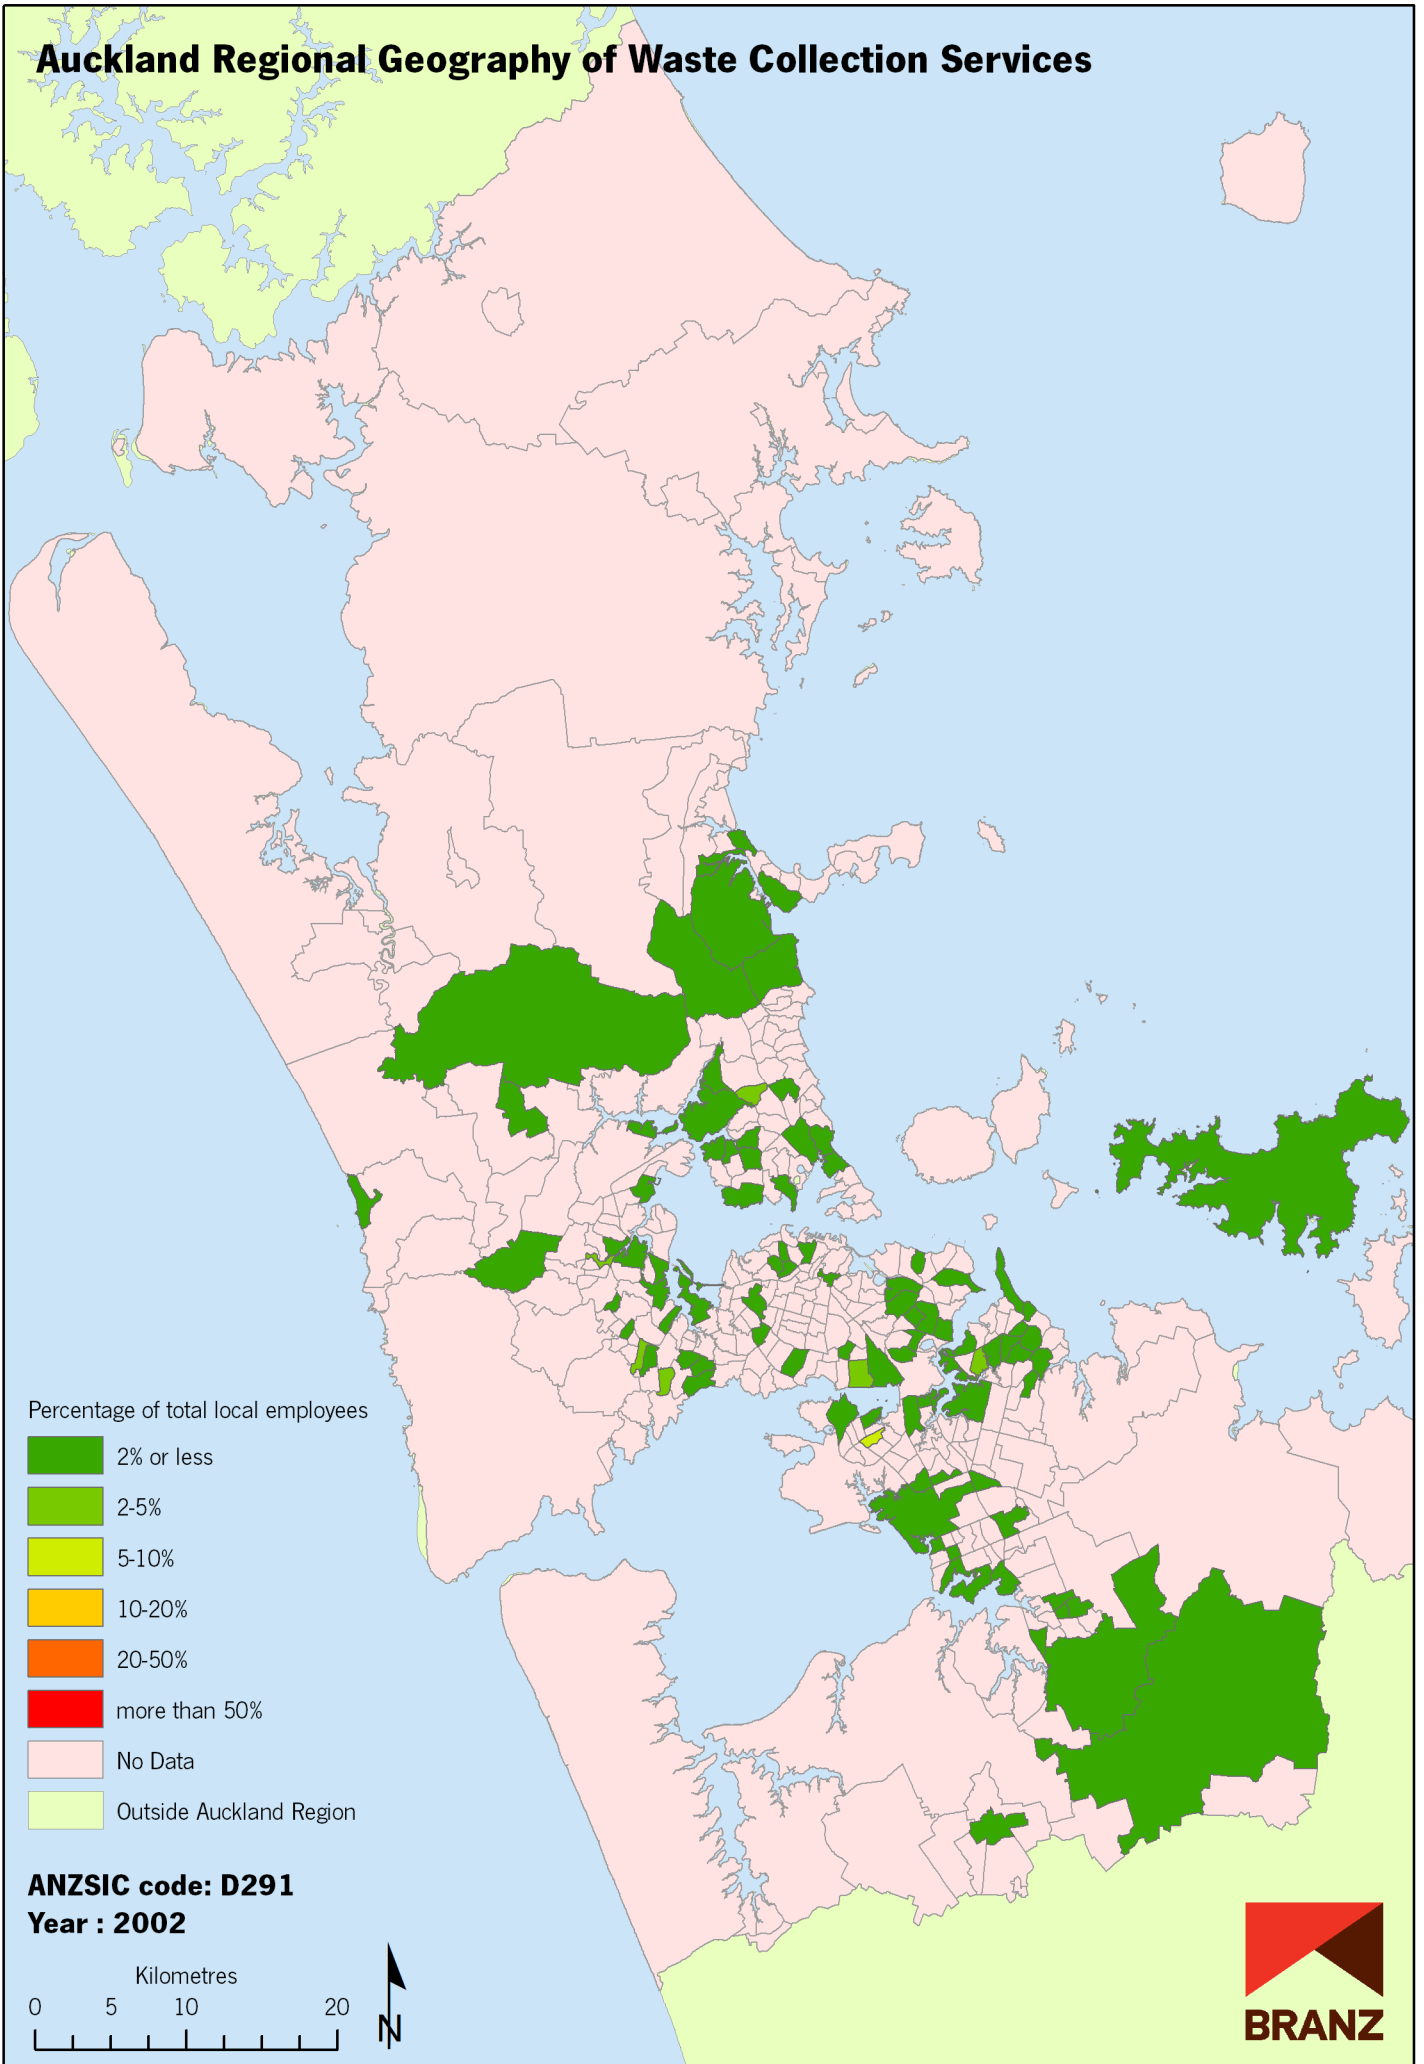

Auckland Regional Geography of Waste Collection Services

Data sources: Statistics New Zealand, Land Information New Zealand, Ollivier & Co Ltd. Copyright BRANZ. Whilst due care has been taken, BRANZ gives no warranty as to the accuracy and completeness of any information on this map and accepts no liability for any error, omission or use of the information.