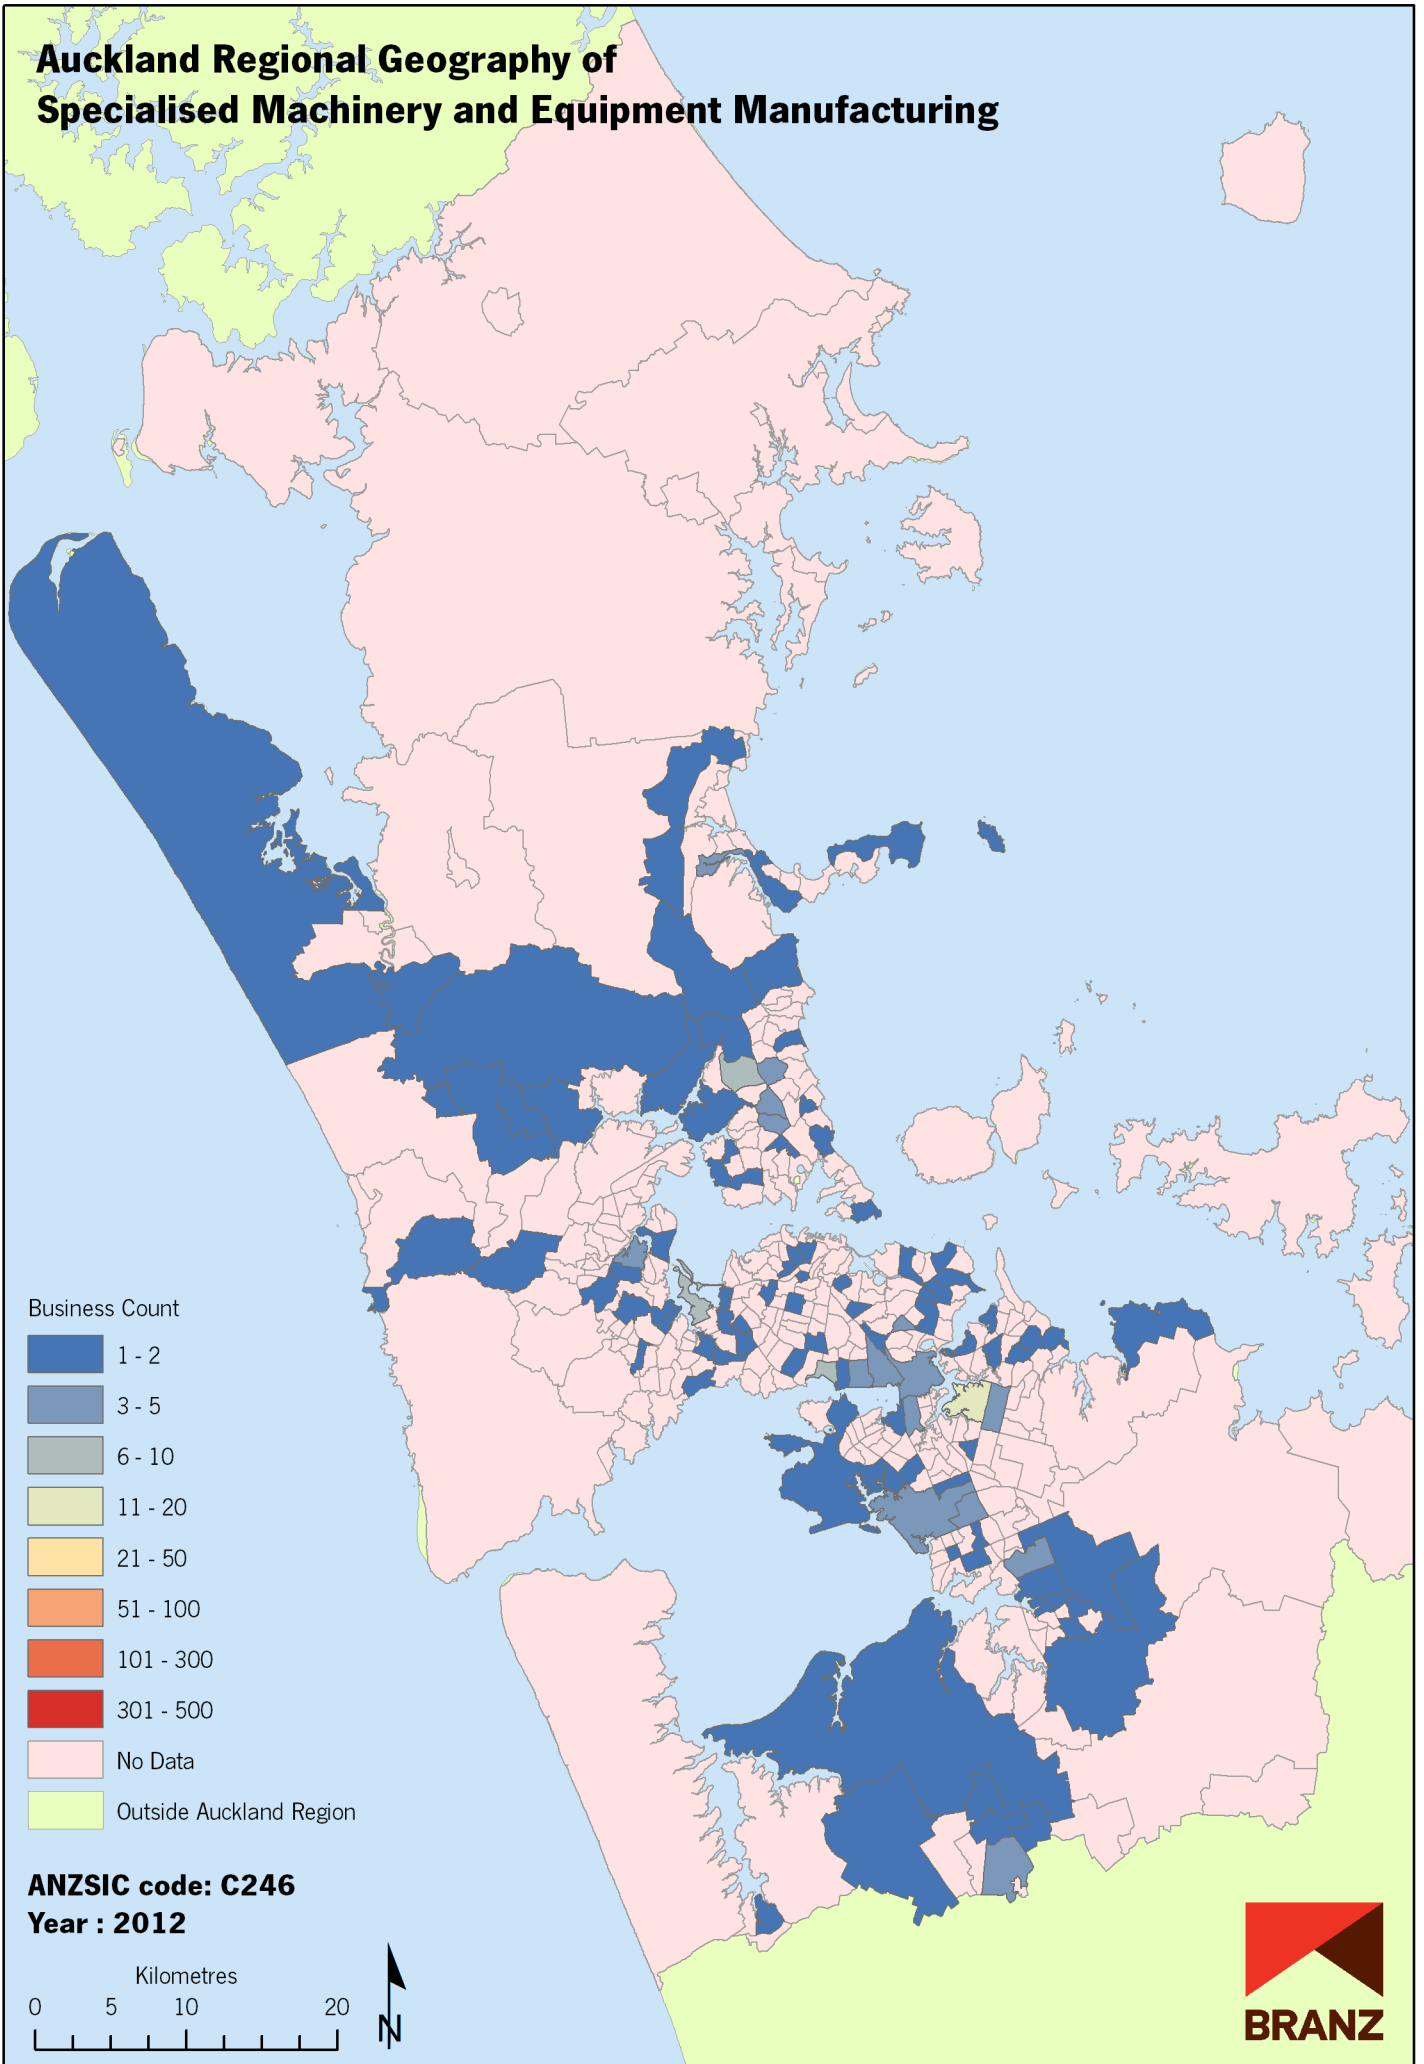

# Auckland Regional Geography of Specialised Machinery and Equipment Manufacturing

Data sources: Statistics New Zealand, Land Information New Zealand, Ollivier & Co Ltd. Copyright BRANZ. Whilst due care has been taken, BRANZ gives no warranty as to the accuracy and completeness of any information on this map and accepts no liability for any error, omission or use of the information.