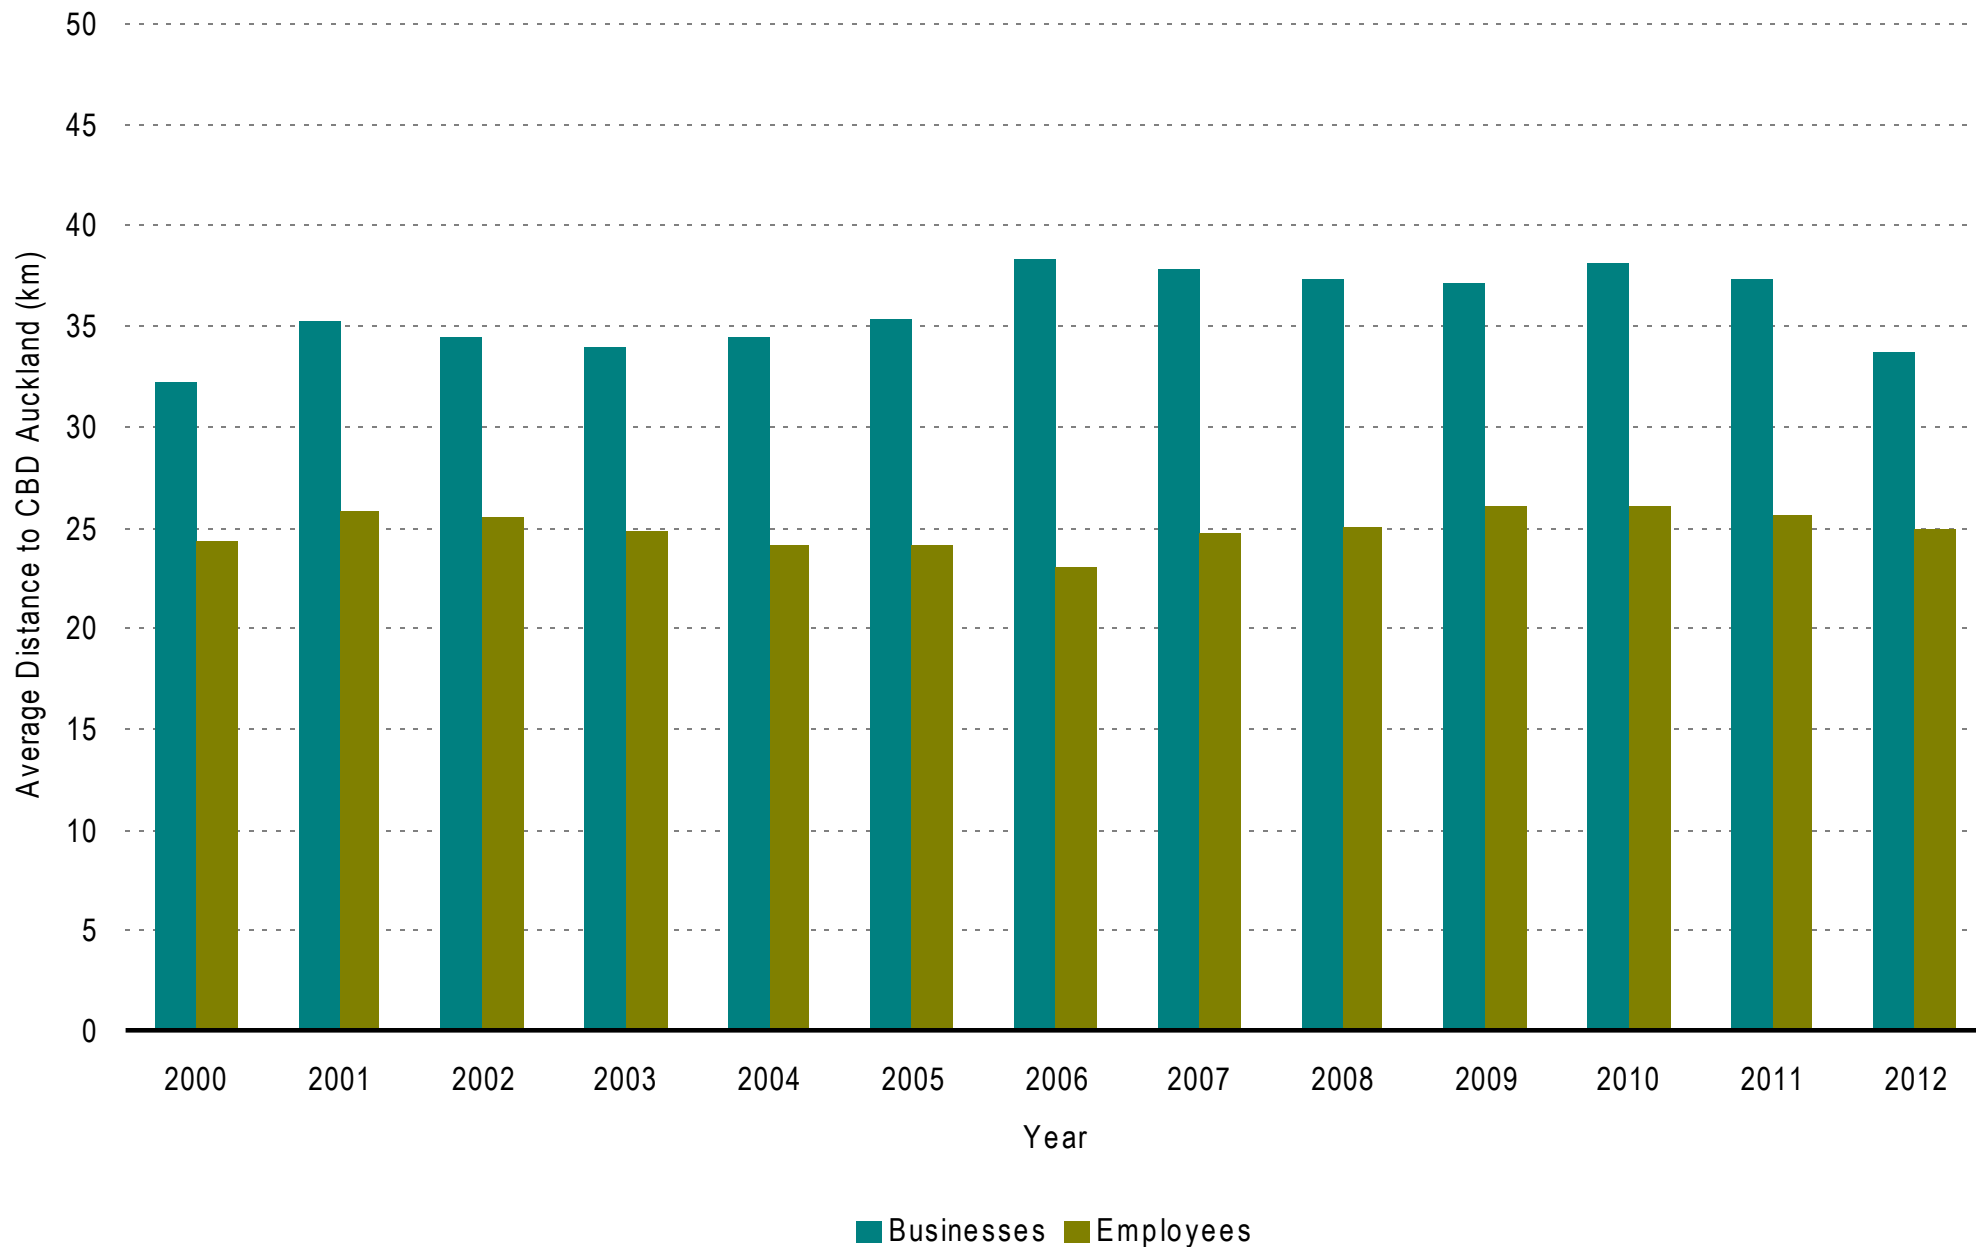

C141 Log Sawmilling and Timber Dressing

Data sources: Statistics New Zealand. Copyright BRANZ. Whilst due care has been taken, BRANZ gives no warranty as to the accuracy and completeness of any information on this datasheet and accepts no liability for any error, omission or use of the information.