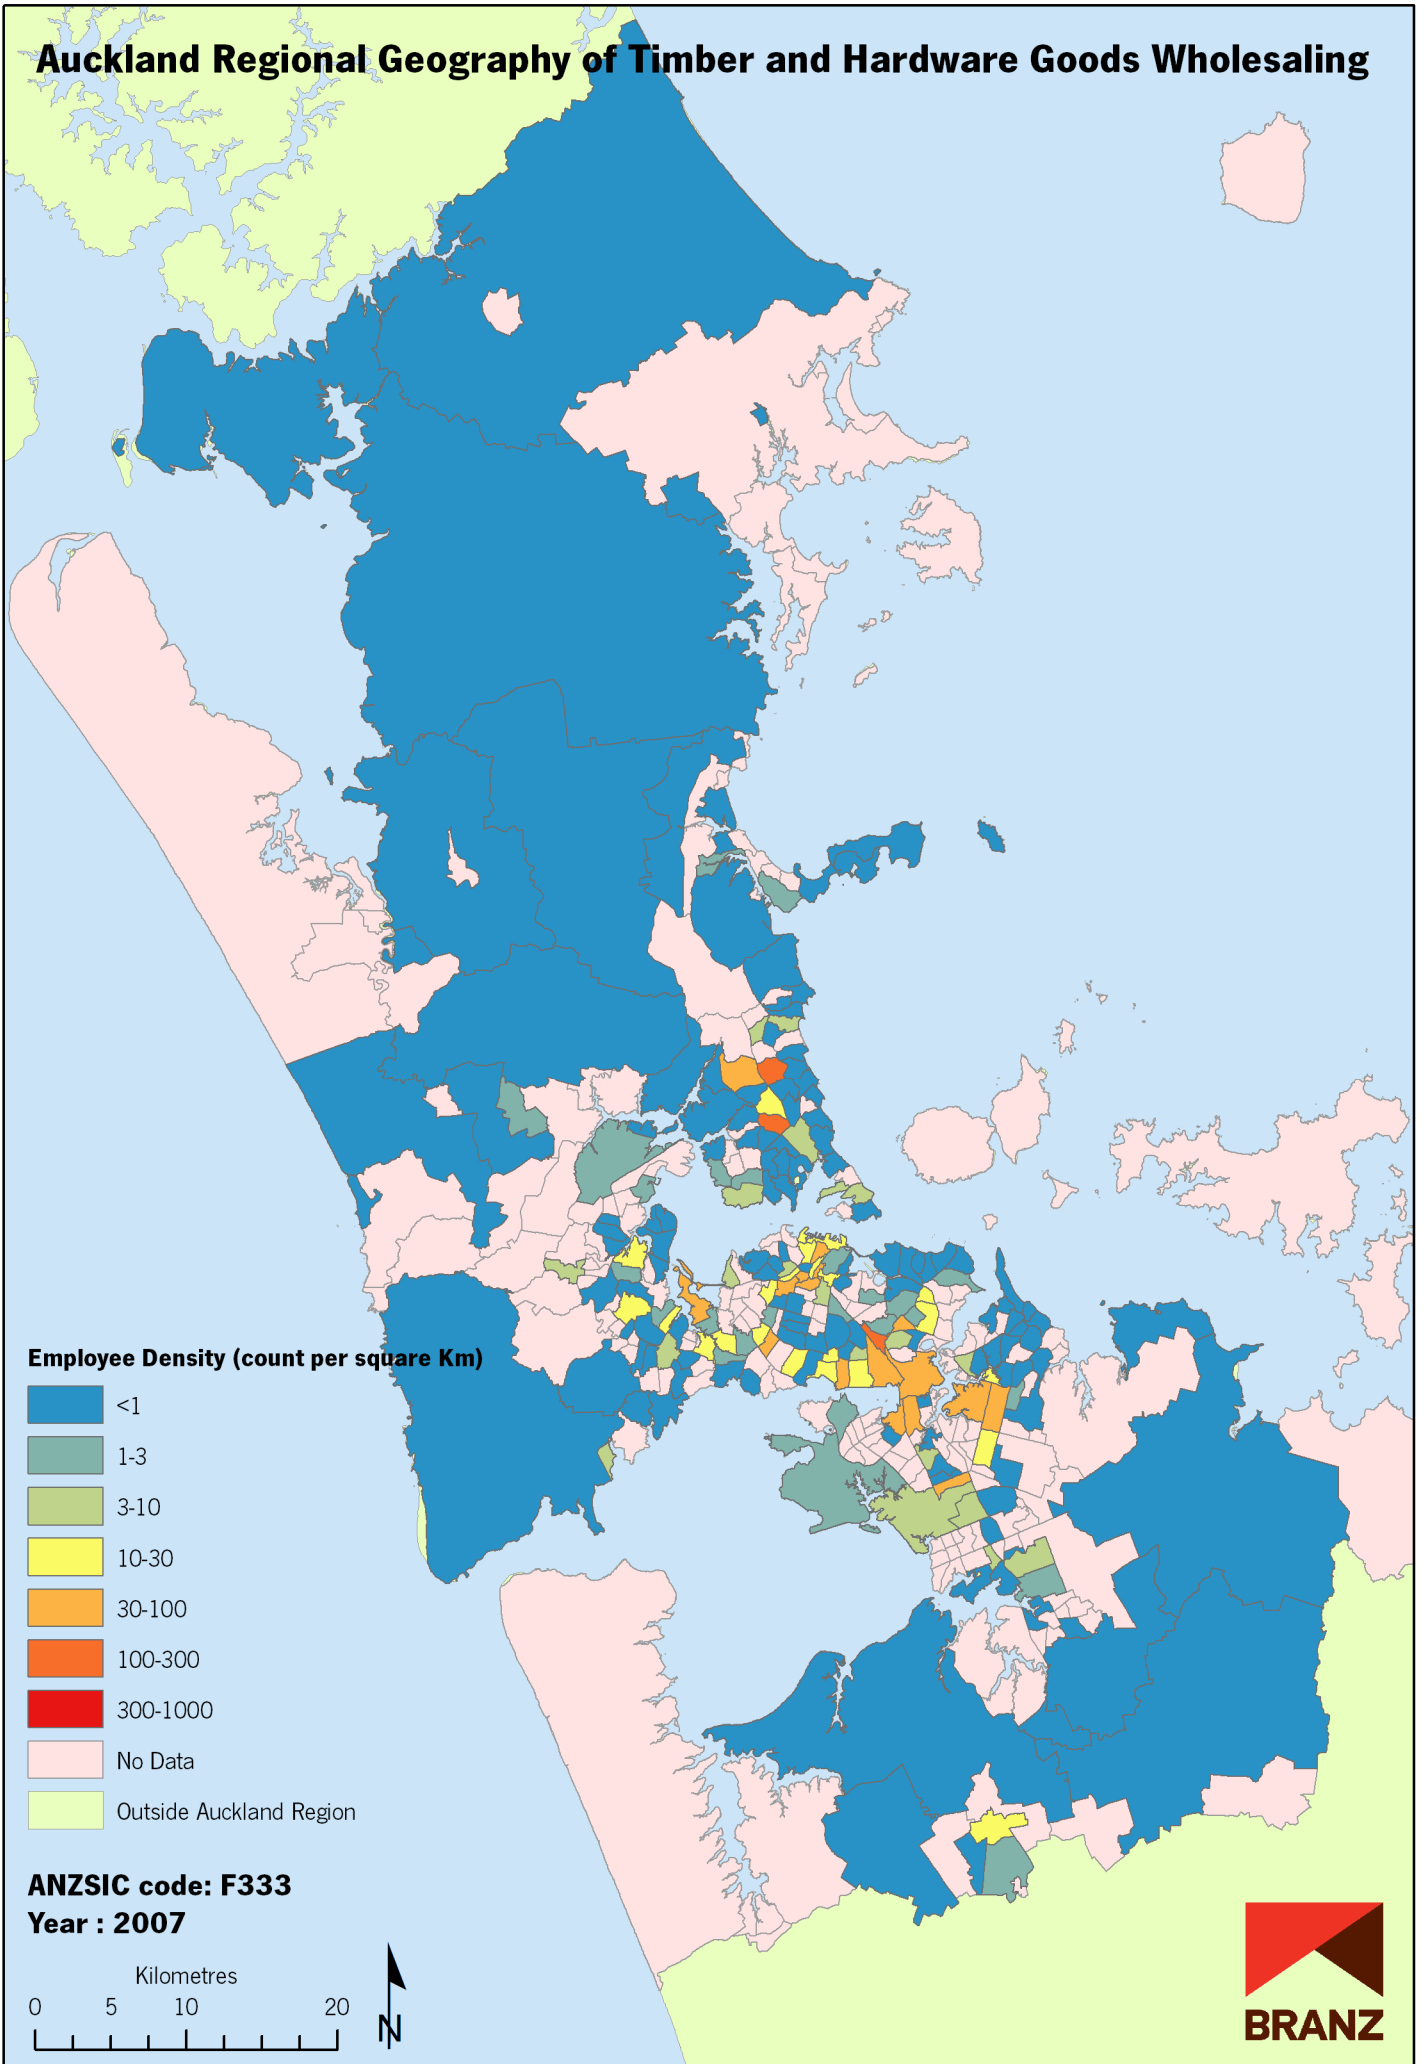

Auckland Regional Geography of Timber and Hardware Goods Wholesaling

Data sources: Statistics New Zealand, Land Information New Zealand, Ollivier & Co Ltd. Copyright BRANZ. Whilst due care has been taken, BRANZ gives no warranty as to the accuracy and completeness of any information on this map and accepts no liability for any error, omission or use of the information.