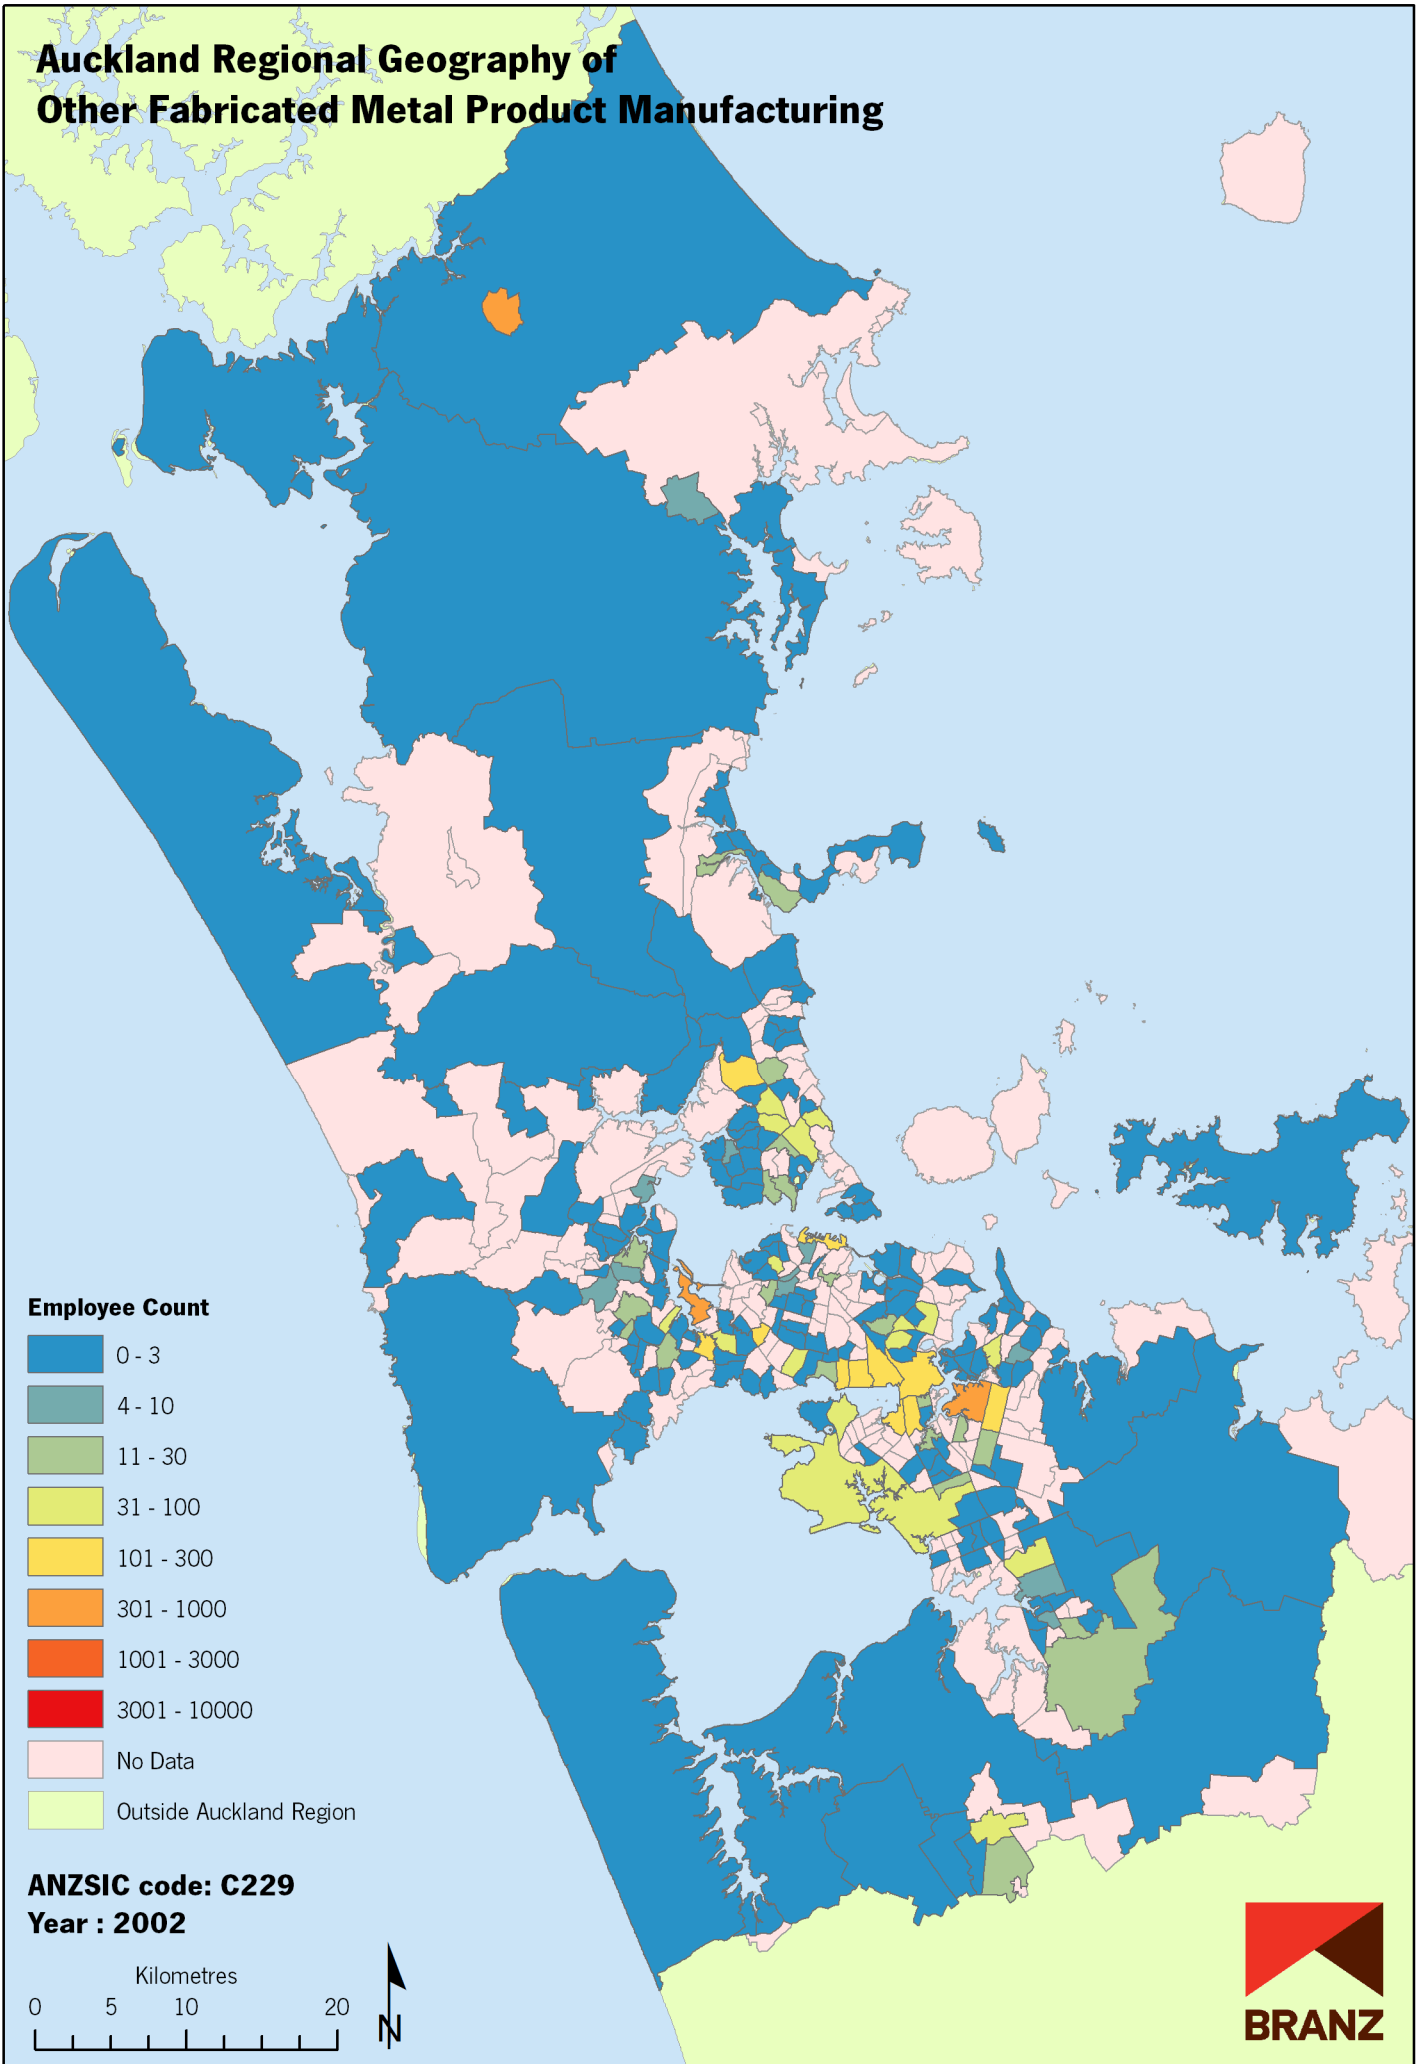

Auckland Regional Geography of Other Fabricated Metal Product Manufacturing

Data sources: Statistics New Zealand, Land Information New Zealand, Ollivier & Co Ltd. Copyright BRANZ. Whilst due care has been taken, BRANZ gives no warranty as to the accuracy and completeness of any information on this map and accepts no liability for any error, omission or use of the information.