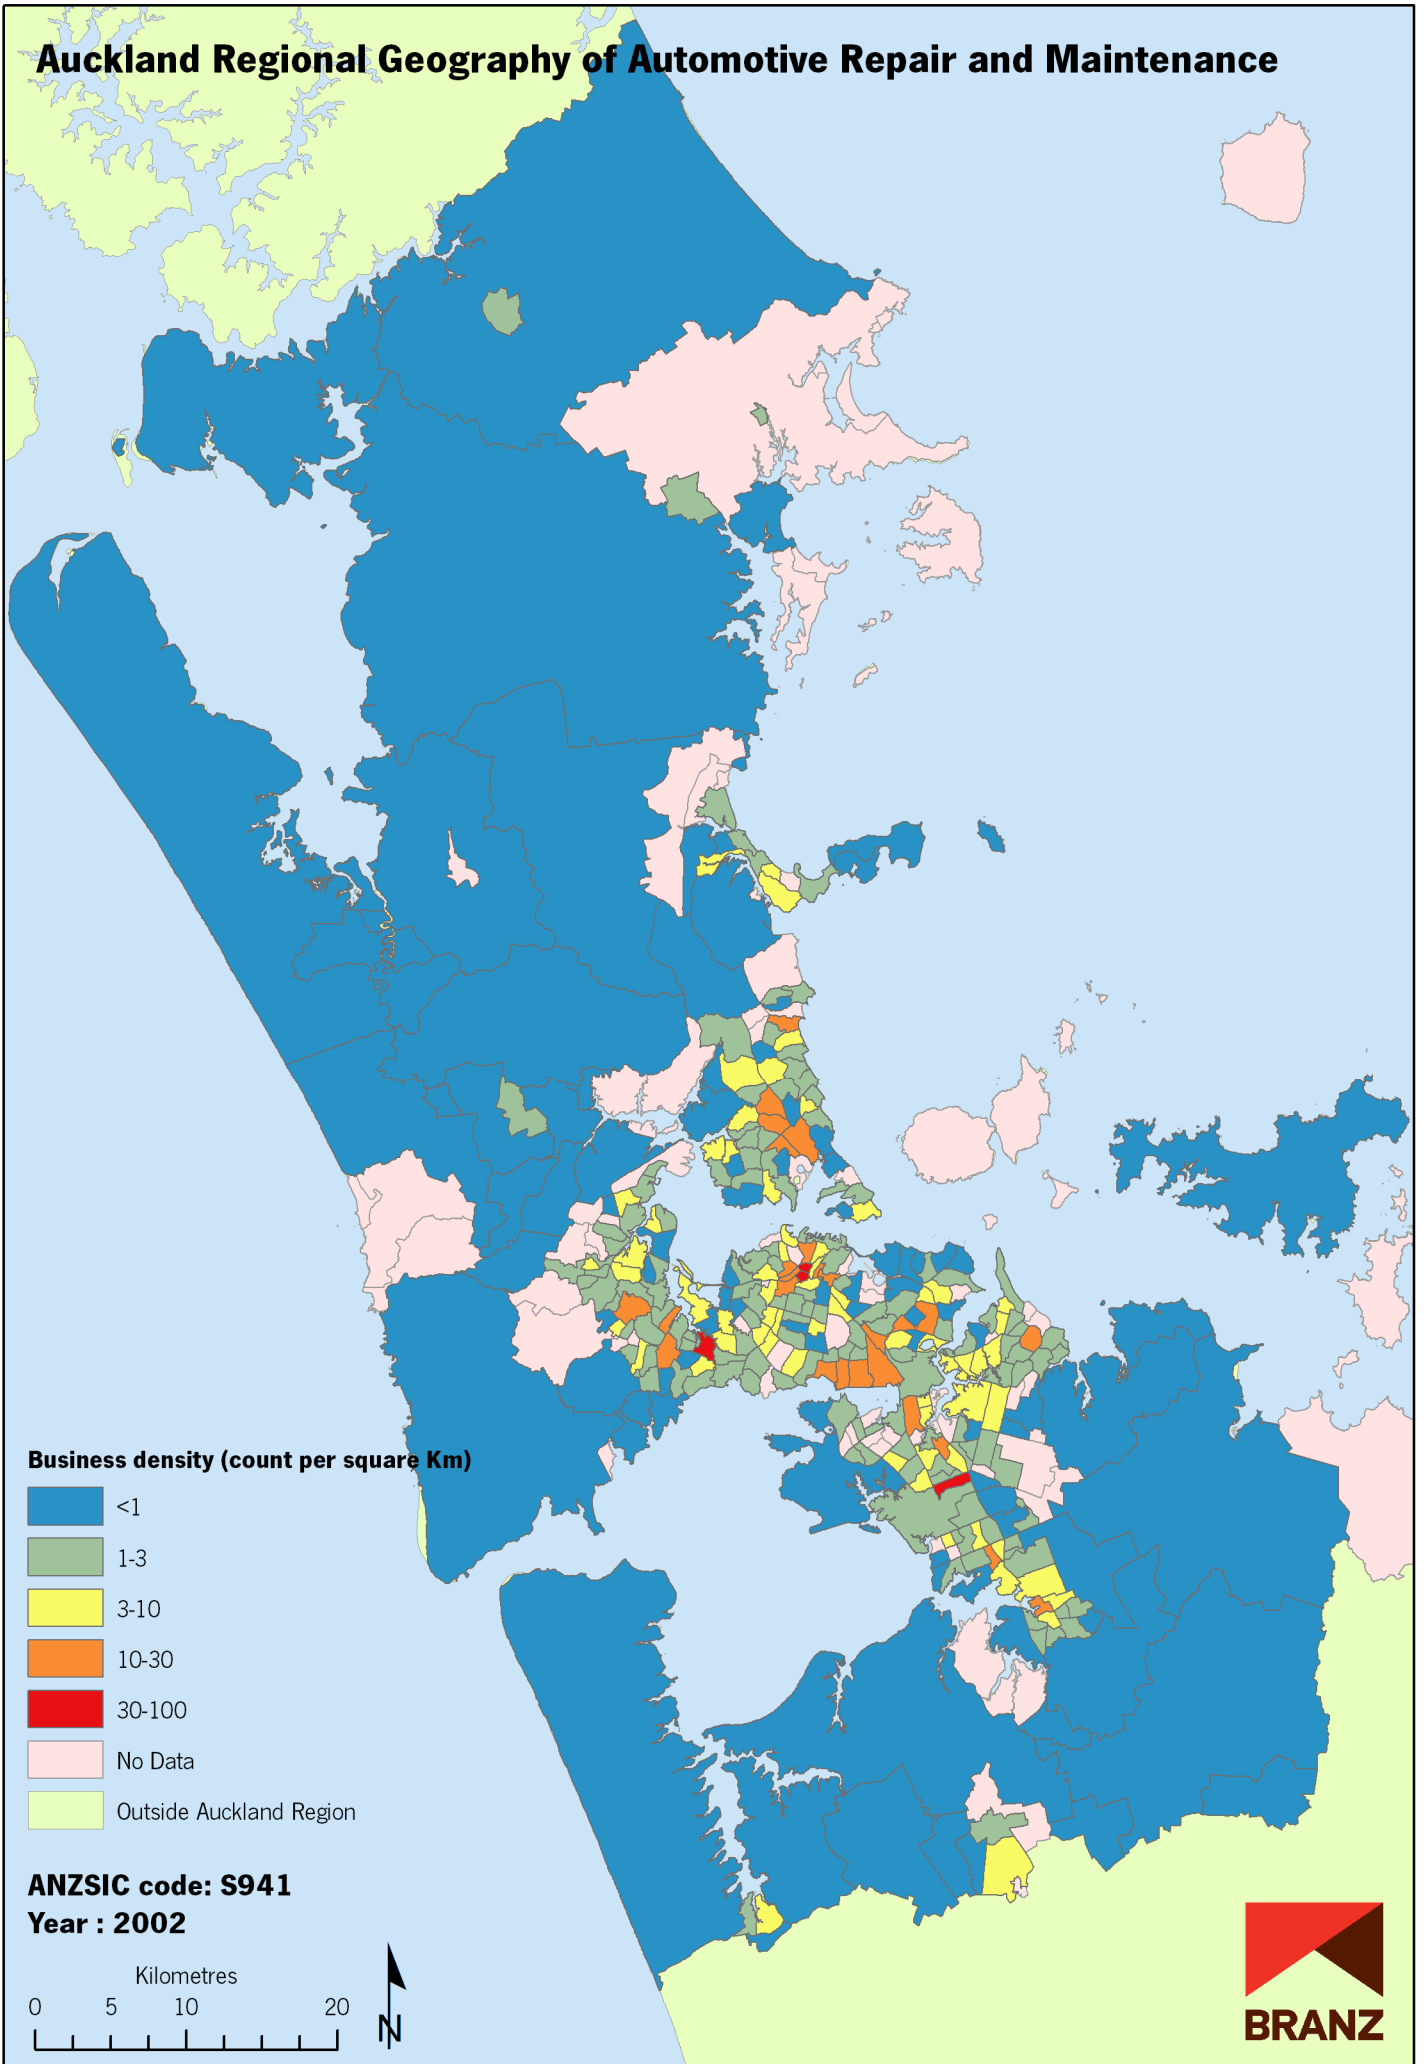

# Auckland Regional Geography of Automotive Repair and Maintenance

Data sources: Statistics New Zealand, Land Information New Zealand, Ollivier & Co Ltd. Copyright BRANZ. Whilst due care has been taken, BRANZ gives no warranty as to the accuracy and completeness of any information on this map and accepts no liability for any error, omission or use of the information.