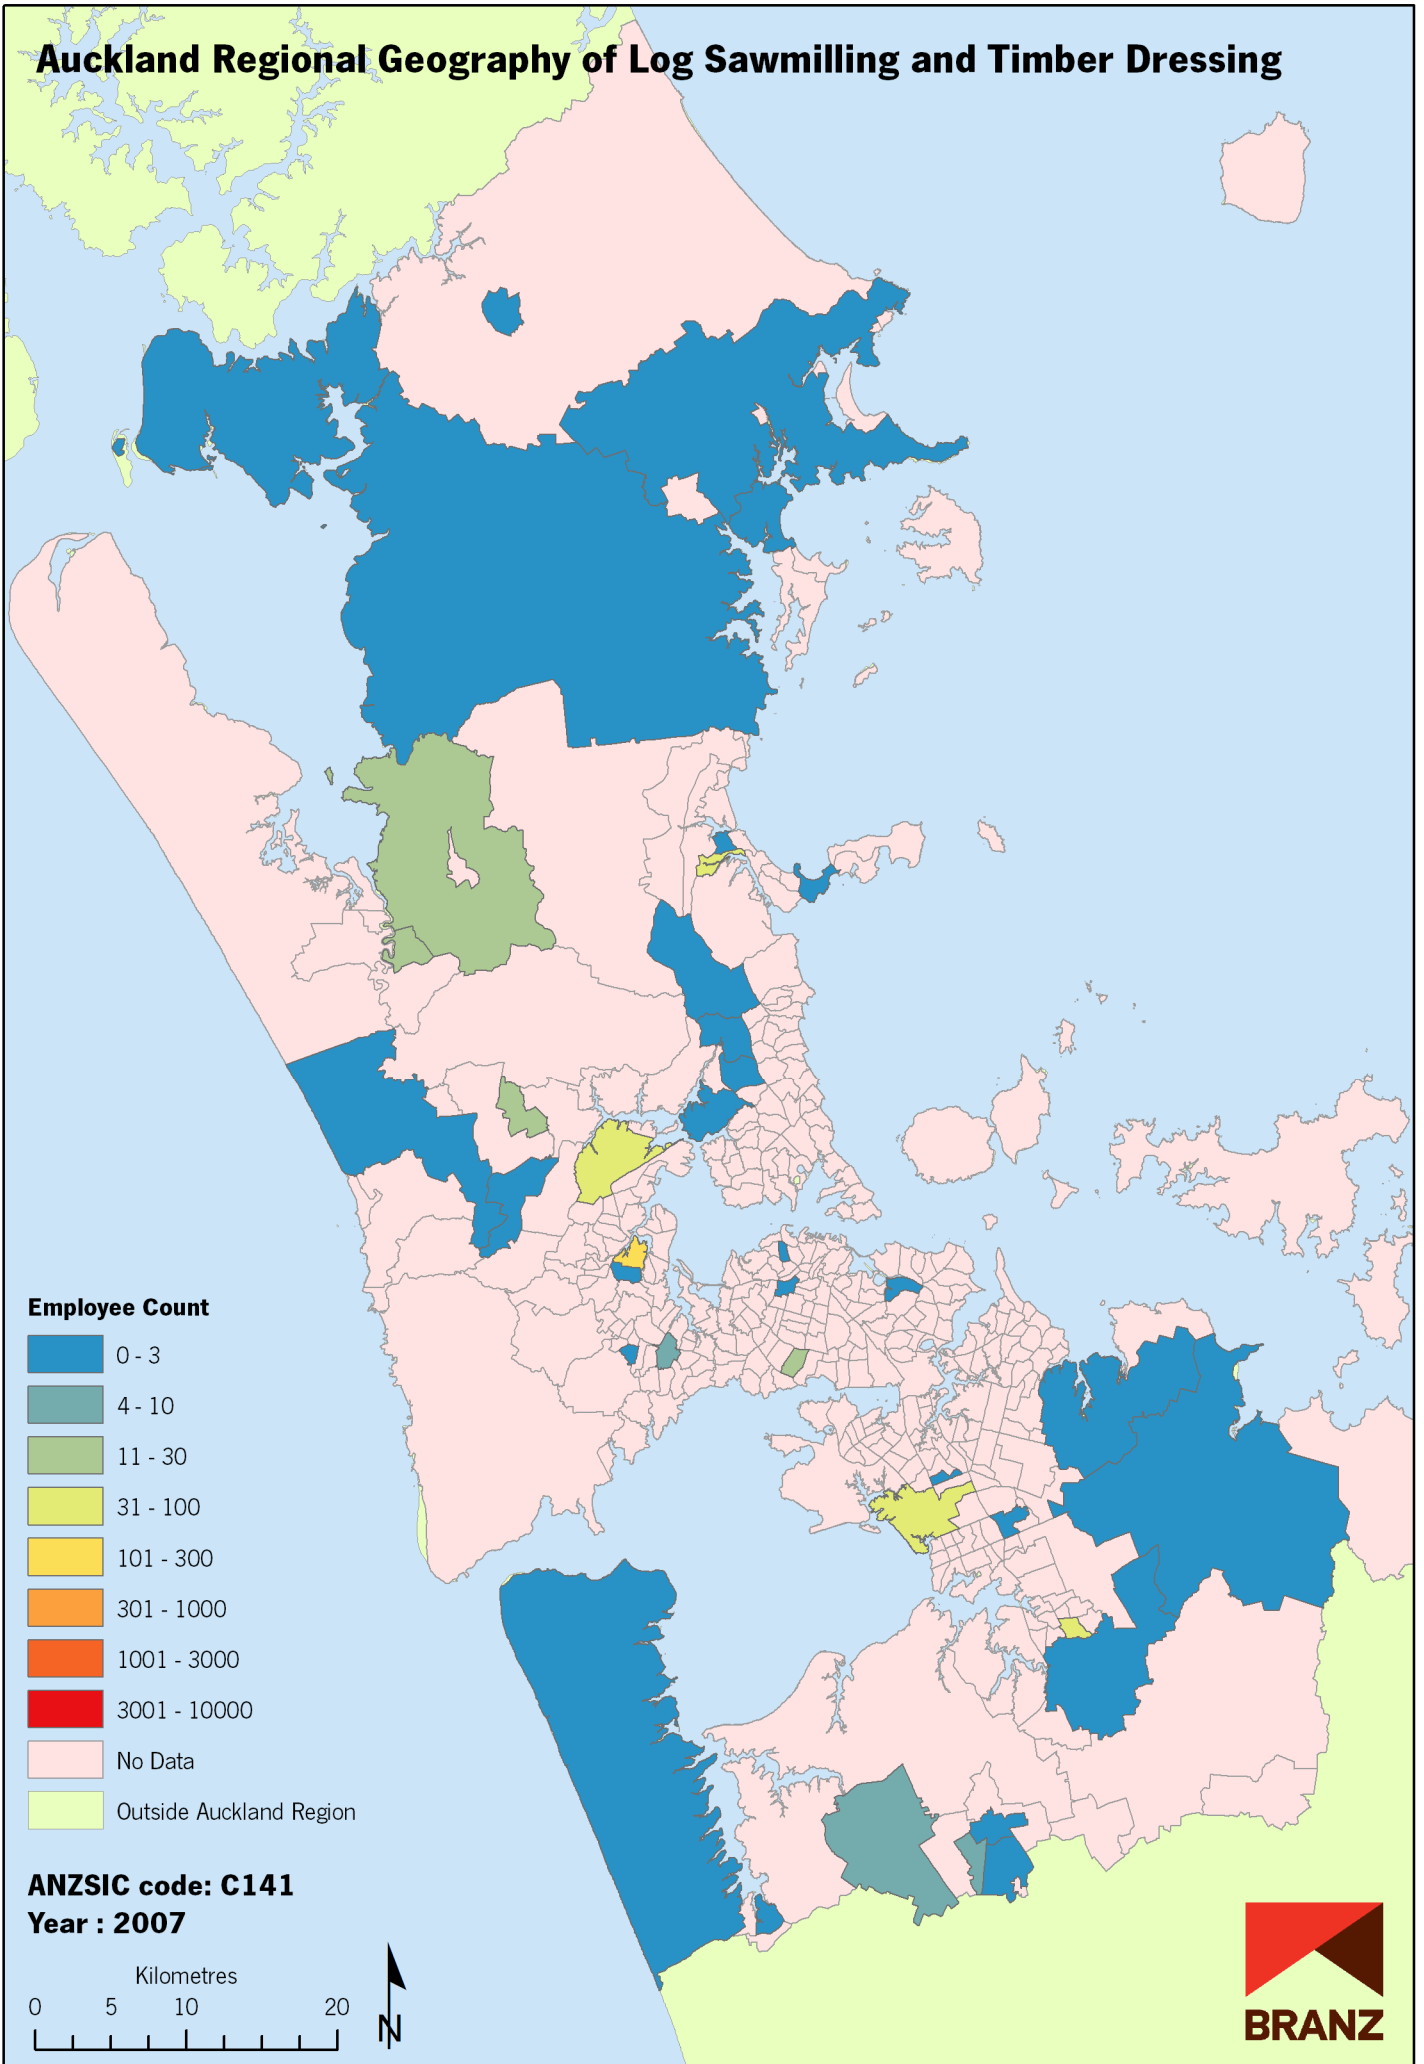

# Auckland Regional Geography of Log Sawmilling and Timber Dressing

Data sources: Statistics New Zealand, Land Information New Zealand, Ollivier & Co Ltd. Copyright BRANZ. Whilst due care has been taken, BRANZ gives no warranty as to the accuracy and completeness of any information on this map and accepts no liability for any error, omission or use of the information.