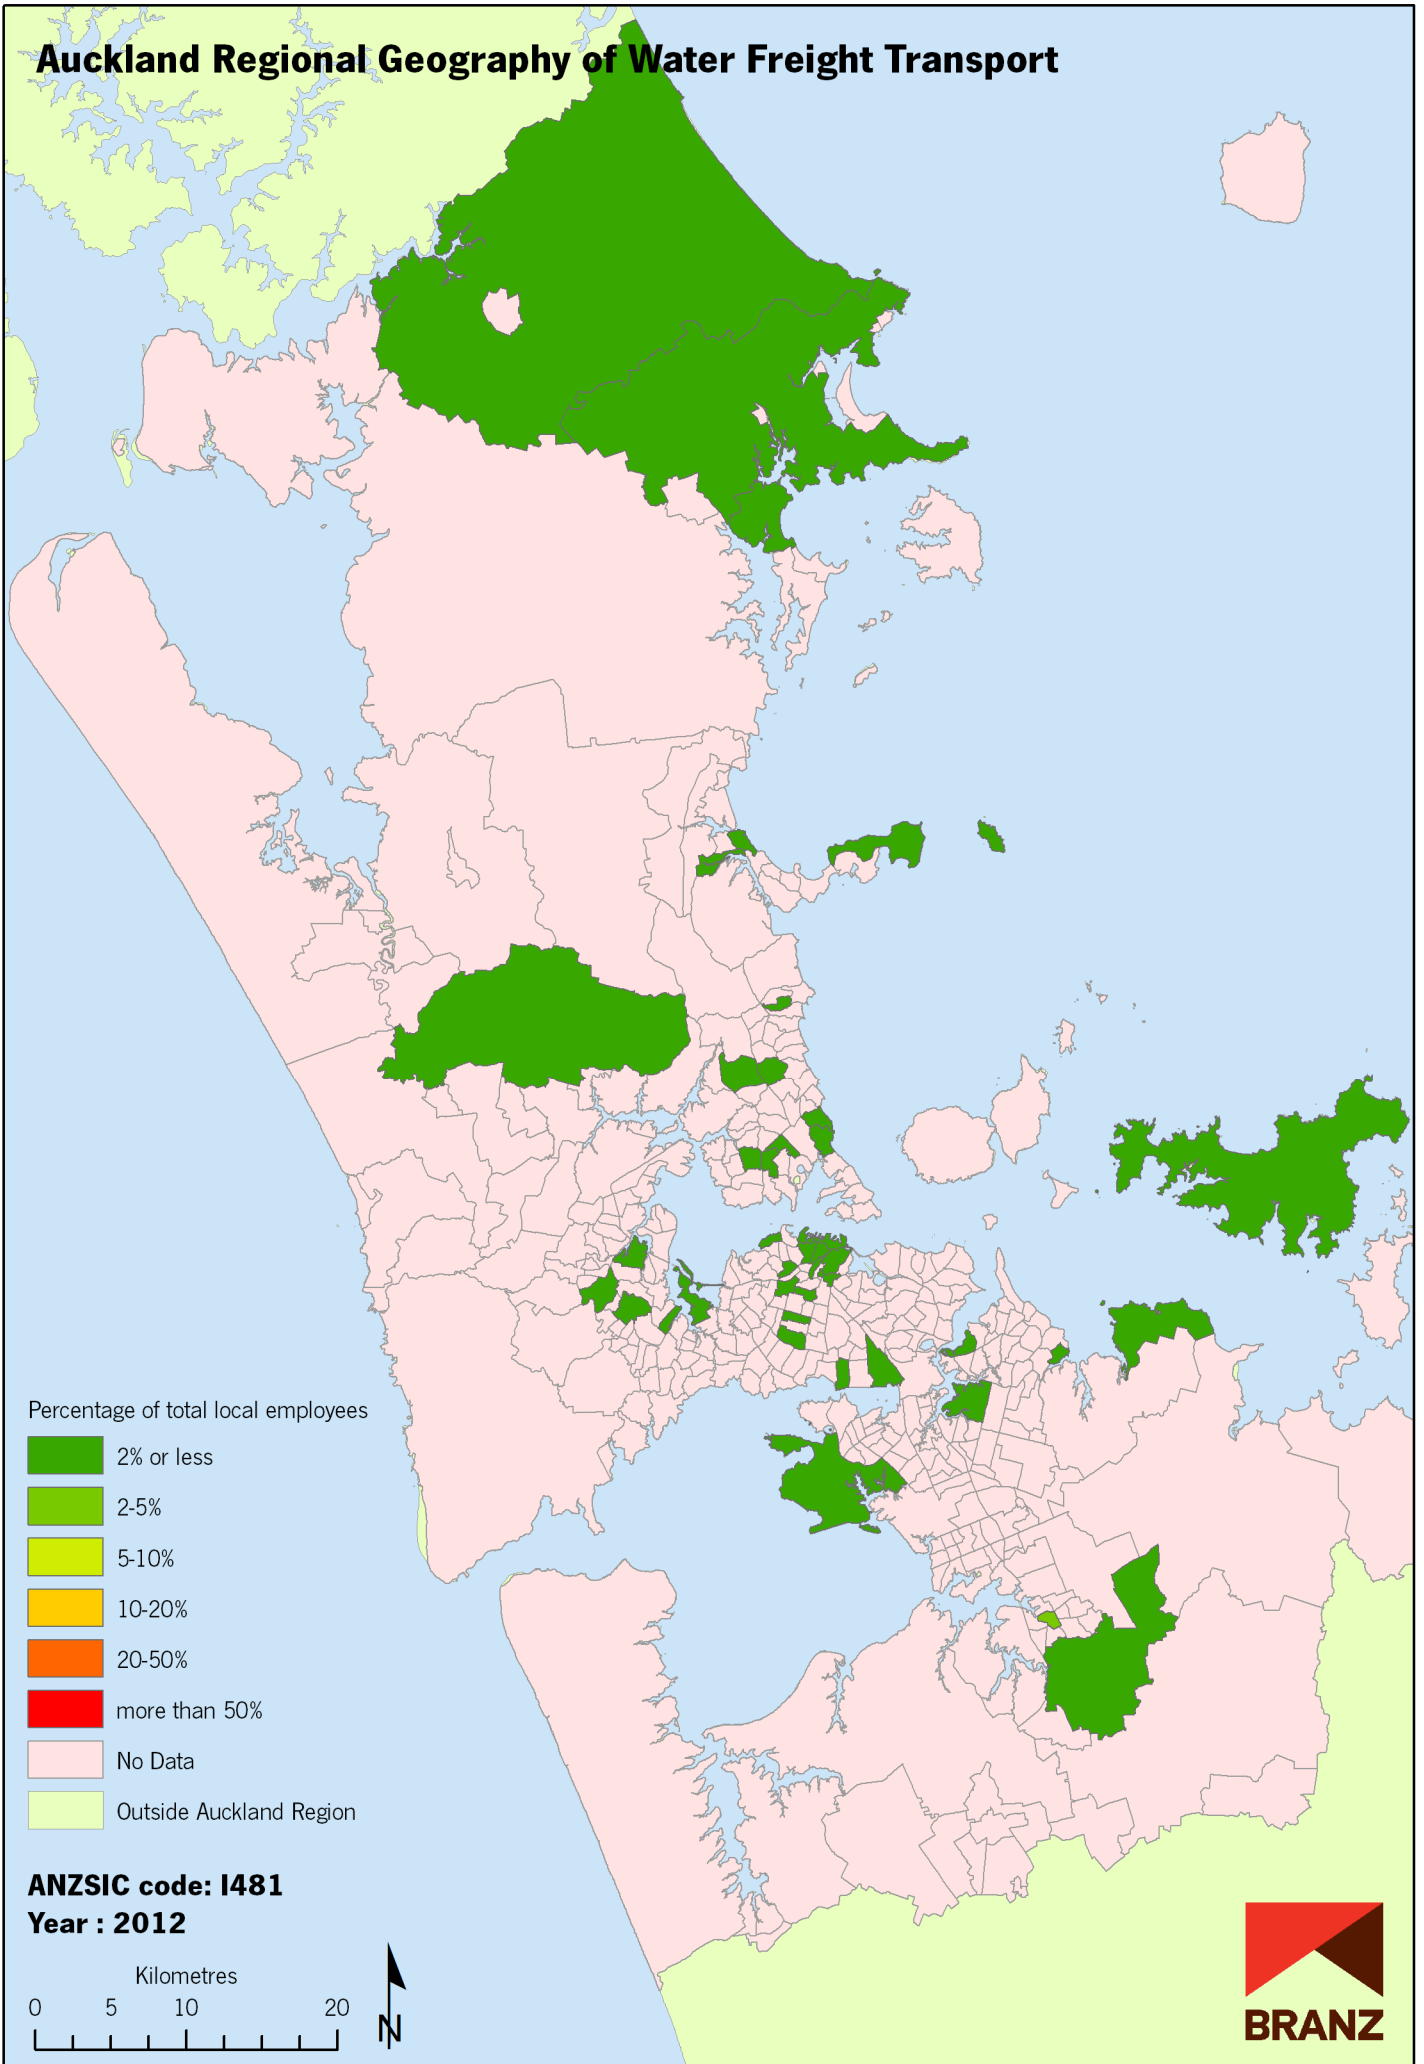

Auckland Regional Geography of Water Freight Transport

Data sources: Statistics New Zealand, Land Information New Zealand, Ollivier & Co Ltd. Copyright BRANZ. Whilst due care has been taken, BRANZ gives no warranty as to the accuracy and completeness of any information on this map and accepts no liability for any error, omission or use of the information.