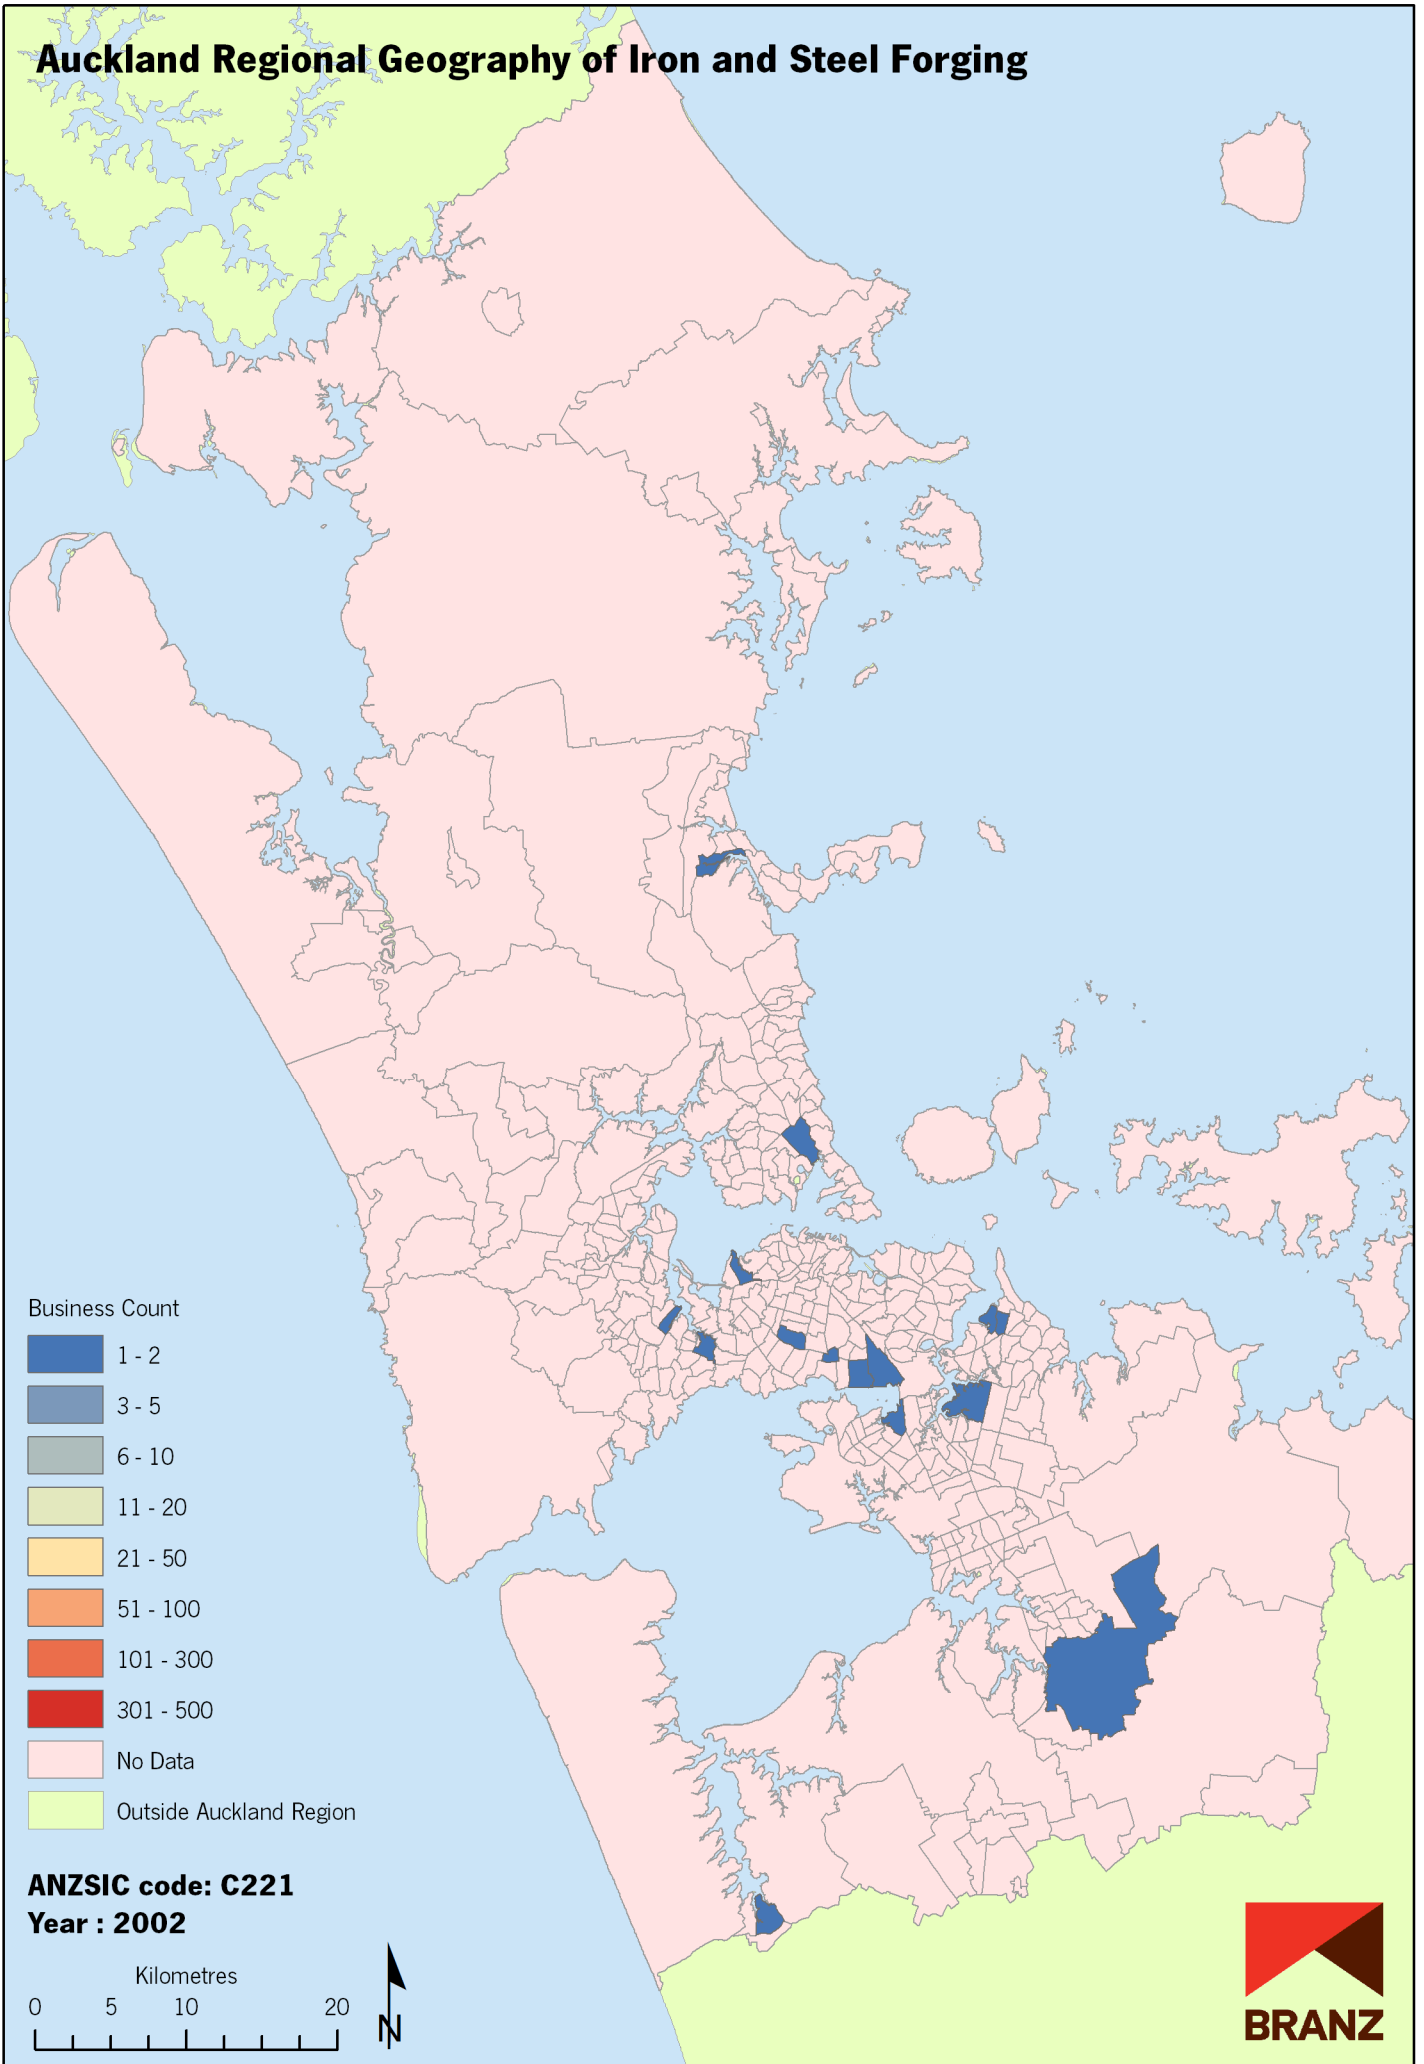

# Auckland Regional Geography of Iron and Steel Forging

Data sources: Statistics New Zealand, Land Information New Zealand, Ollivier & Co Ltd. Copyright BRANZ. Whilst due care has been taken, BRANZ gives no warranty as to the accuracy and completeness of any information on this map and accepts no liability for any error, omission or use of the information.