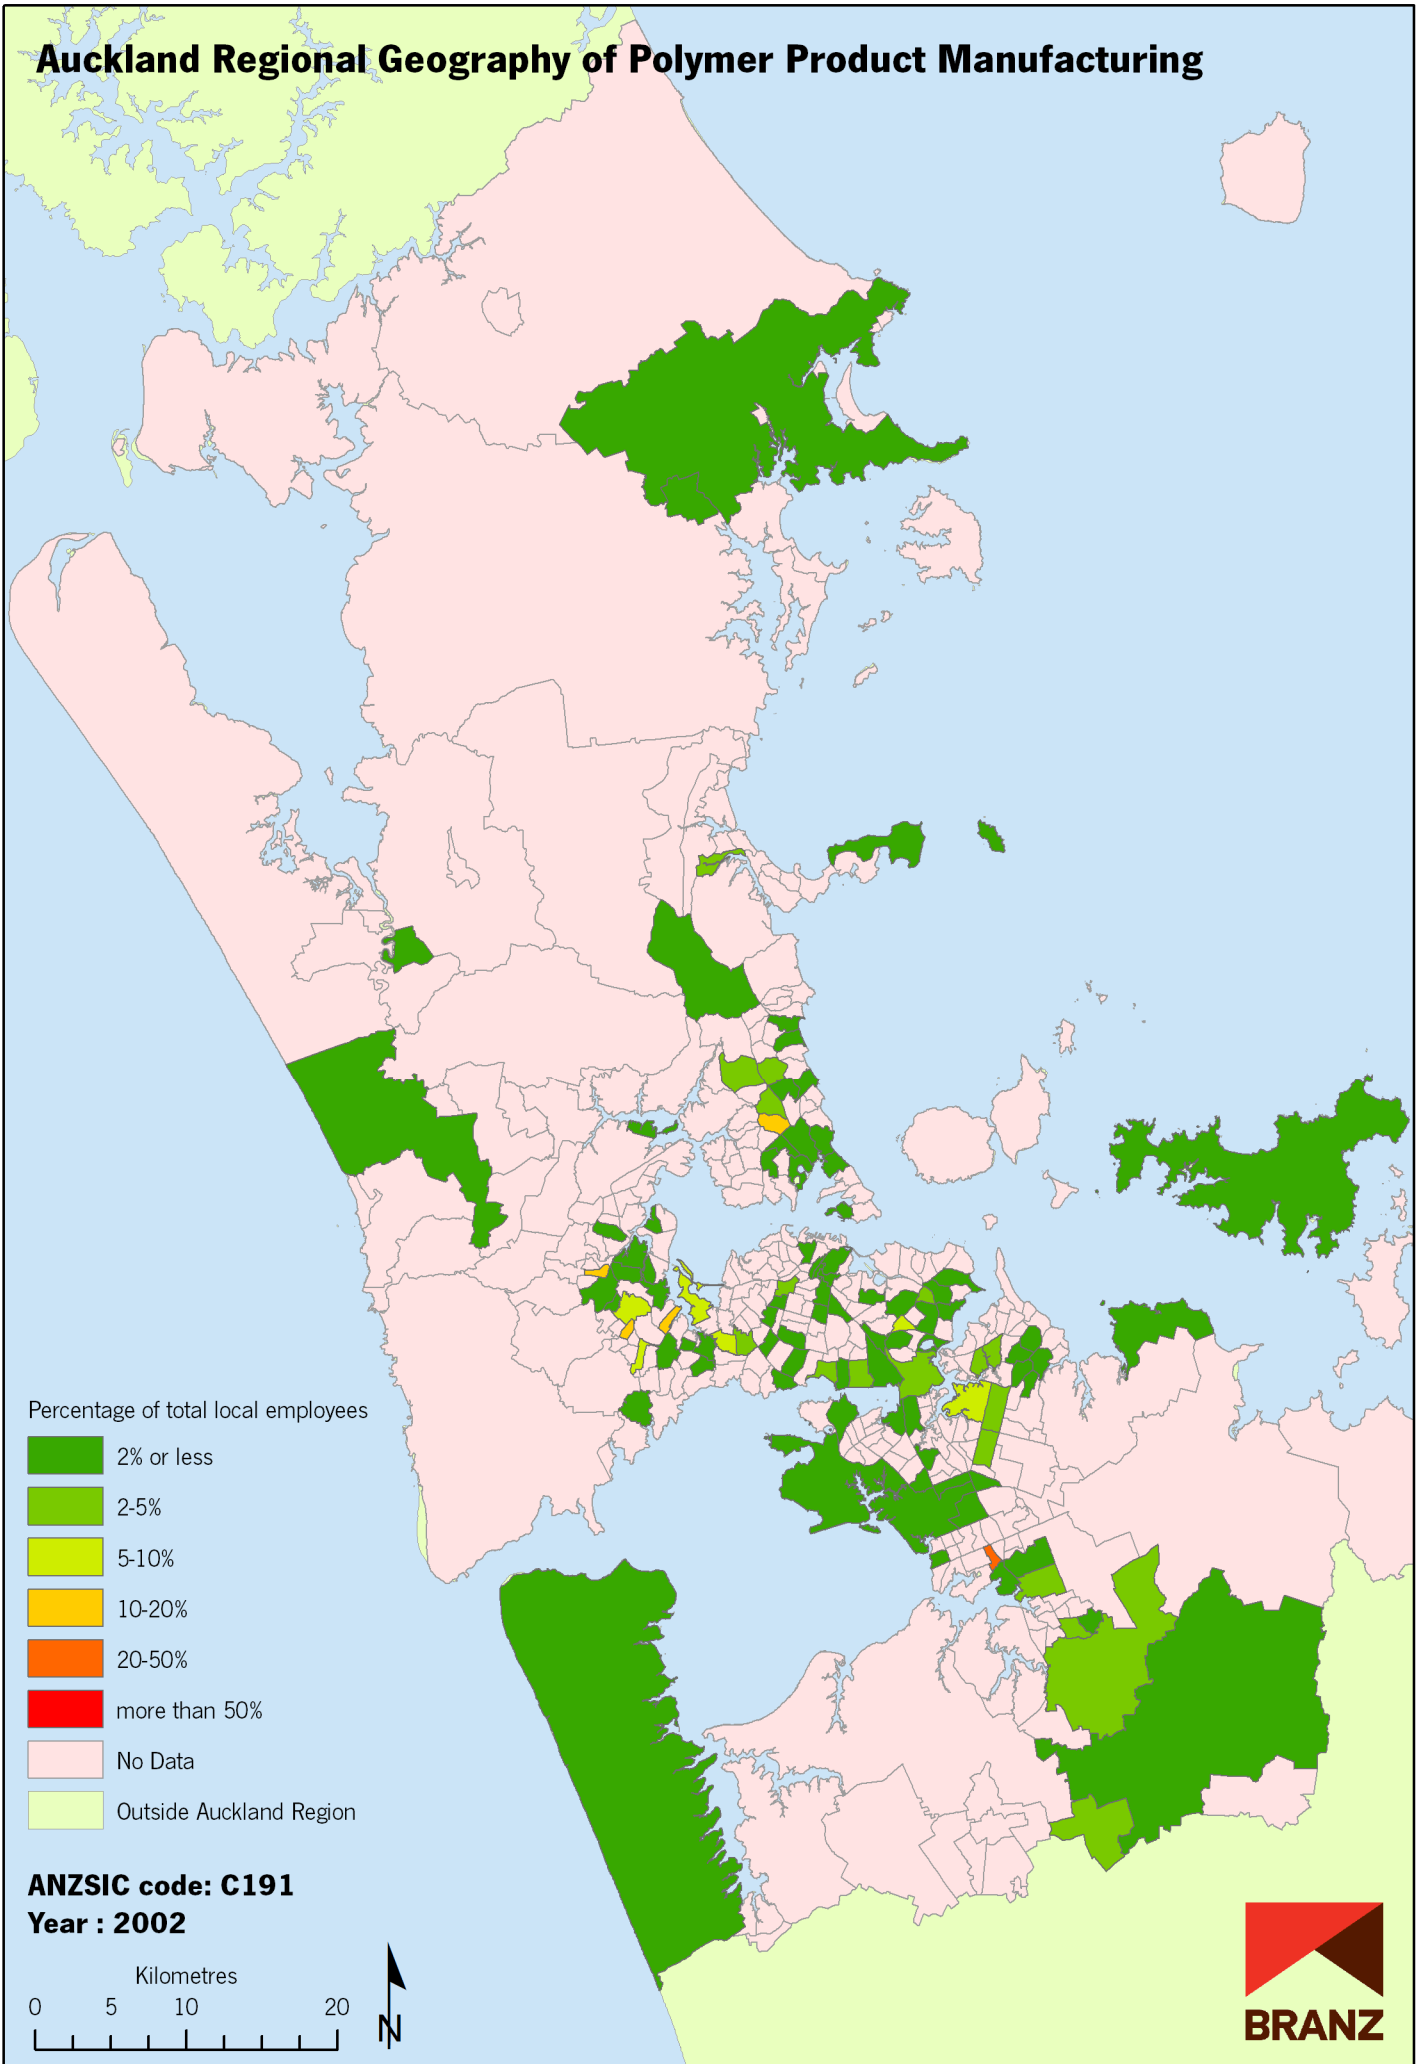

Auckland Regional Geography of Polymer Product Manufacturing

Data sources: Statistics New Zealand, Land Information New Zealand, Ollivier & Co Ltd. Copyright BRANZ. Whilst due care has been taken, BRANZ gives no warranty as to the accuracy and completeness of any information on this map and accepts no liability for any error, omission or use of the information.