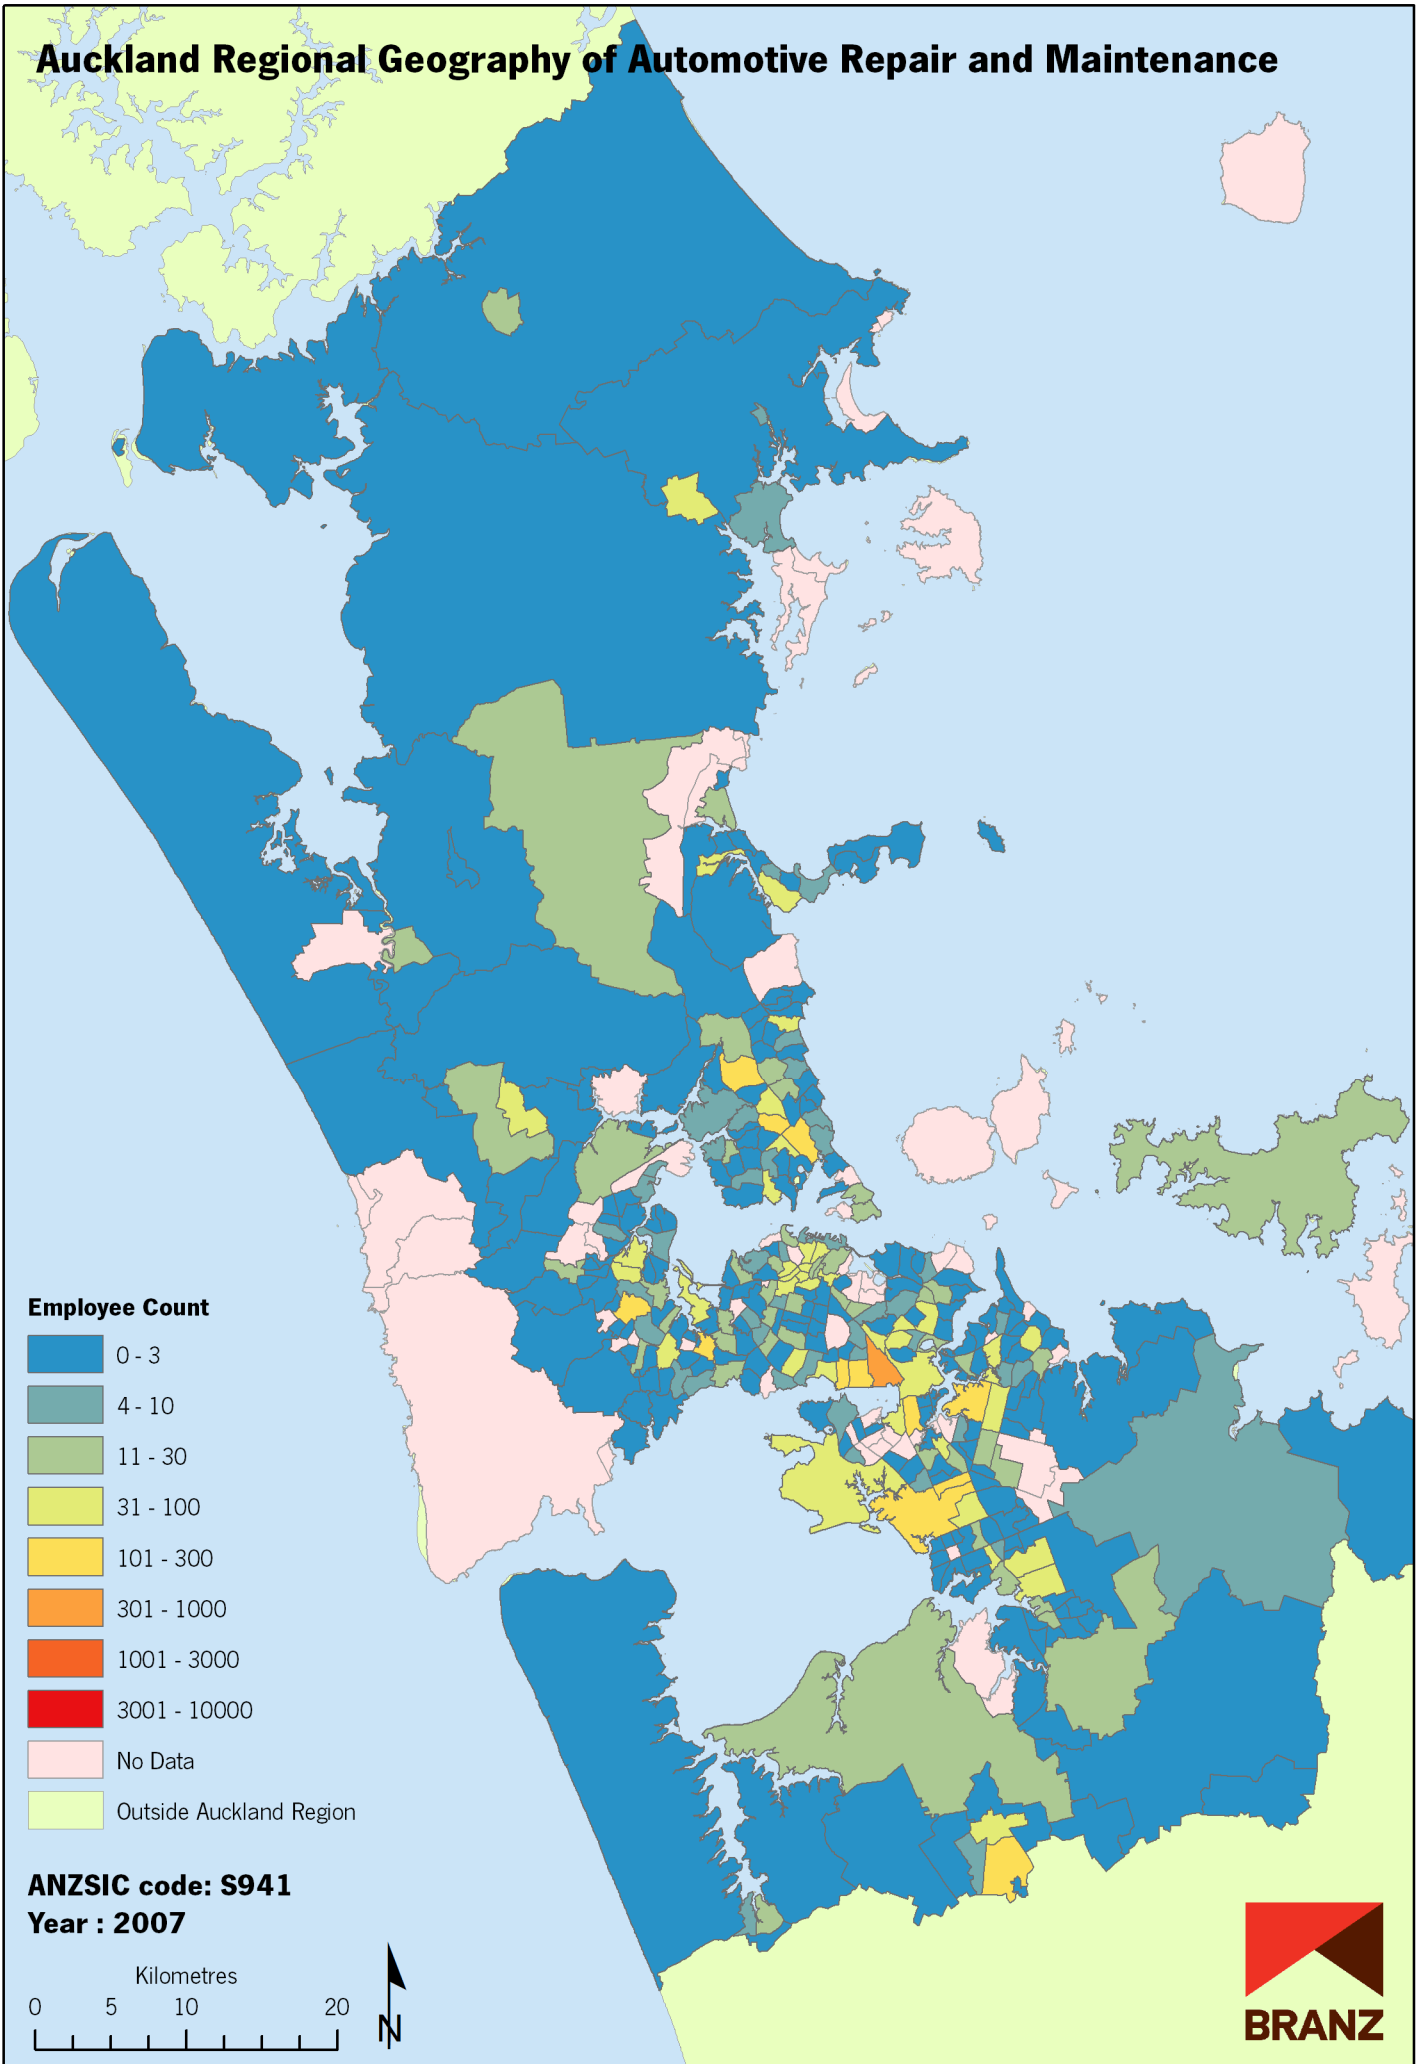

Auckland Regional Geography of Automotive Repair and Maintenance

Data sources: Statistics New Zealand, Land Information New Zealand, Ollivier & Co Ltd. Copyright BRANZ. Whilst due care has been taken, BRANZ gives no warranty as to the accuracy and completeness of any information on this map and accepts no liability for any error, omission or use of the information.