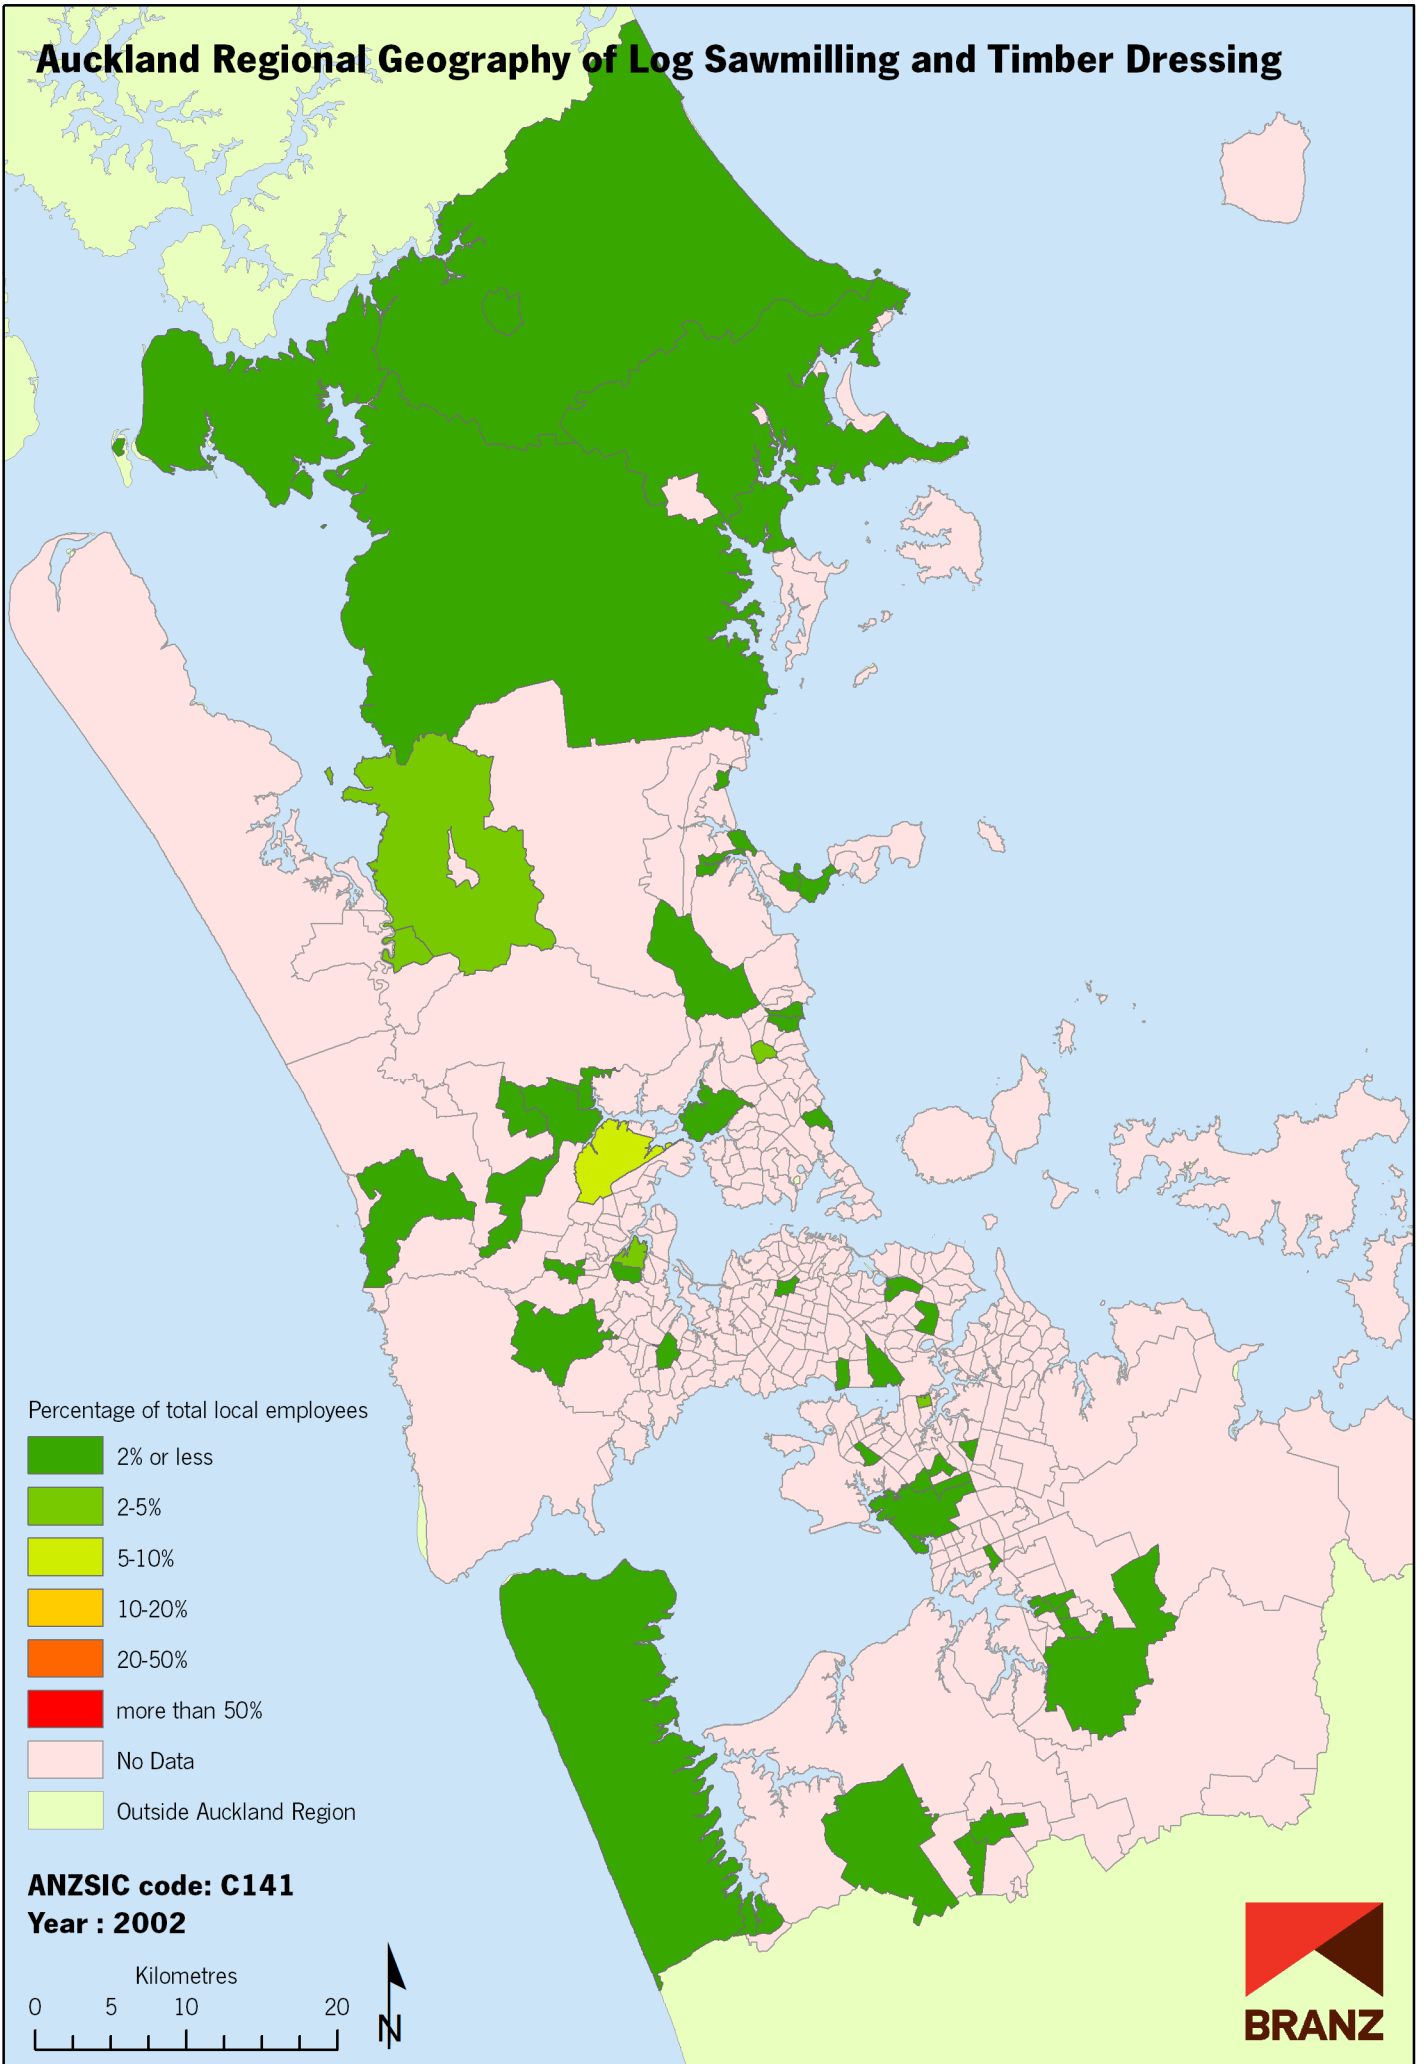

# Auckland Regional Geography of Log Sawmilling and Timber Dressing

Data sources: Statistics New Zealand, Land Information New Zealand, Ollivier & Co Ltd. Copyright BRANZ. Whilst due care has been taken, BRANZ gives no warranty as to the accuracy and completeness of any information on this map and accepts no liability for any error, omission or use of the information.