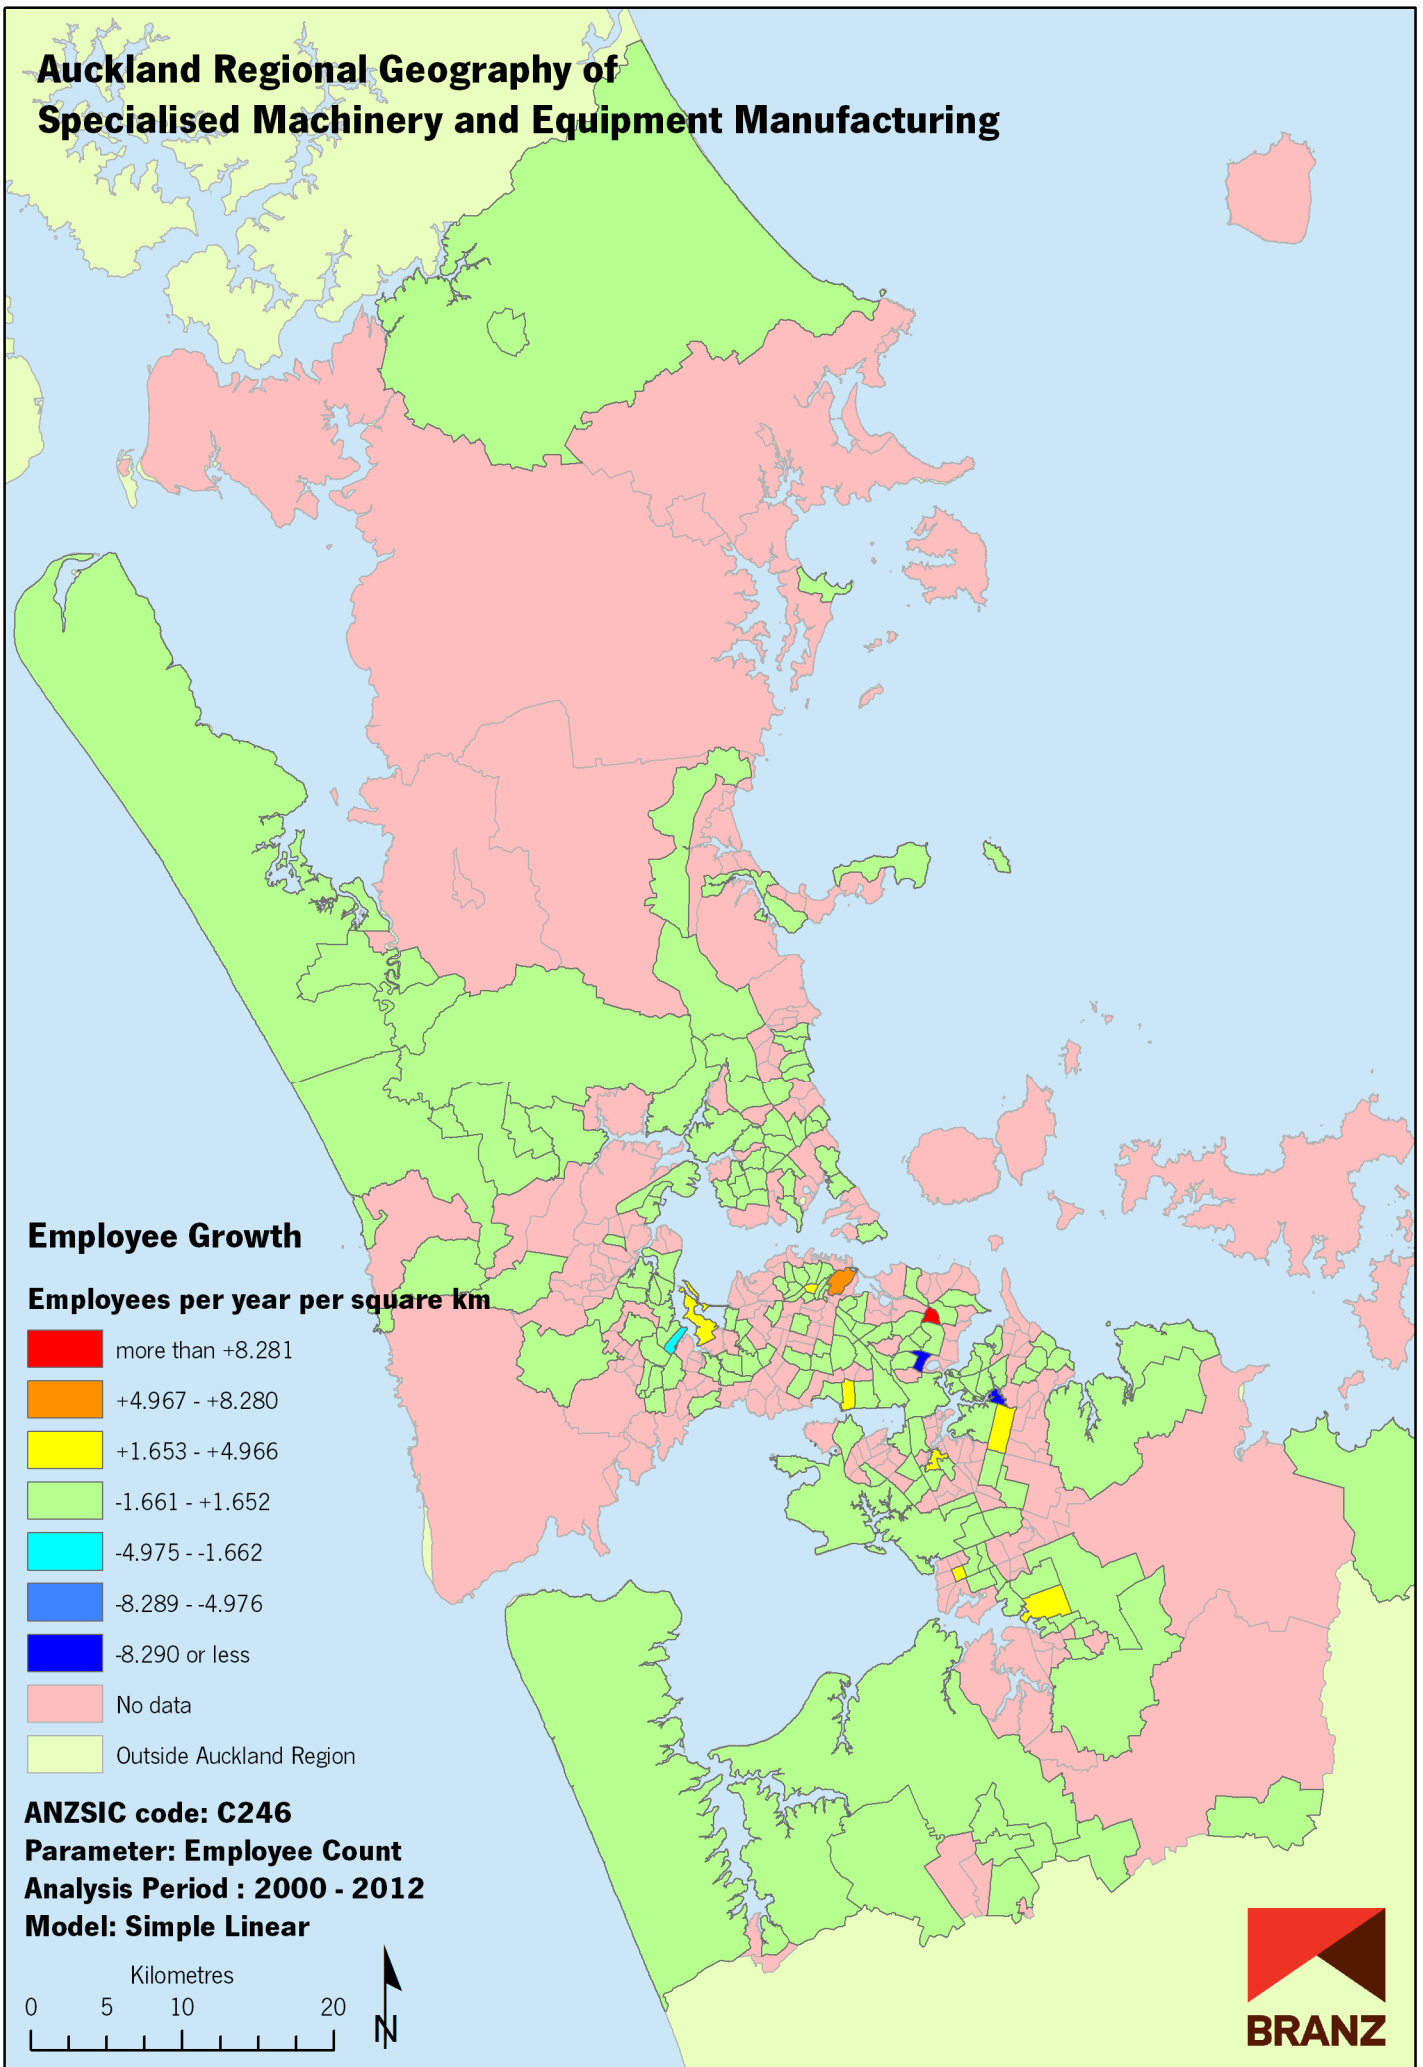

Auckland Regional Geography of Specialised Machinery and Equipment Manufacturing

Data sources: Statistics New Zealand, Land Information New Zealand, Ollivier & Co Ltd. Copyright BRANZ. Whilst due care has been taken, BRANZ gives no warranty as to the accuracy and completeness of any information on this map and accepts no liability for any error, omission or use of the information.