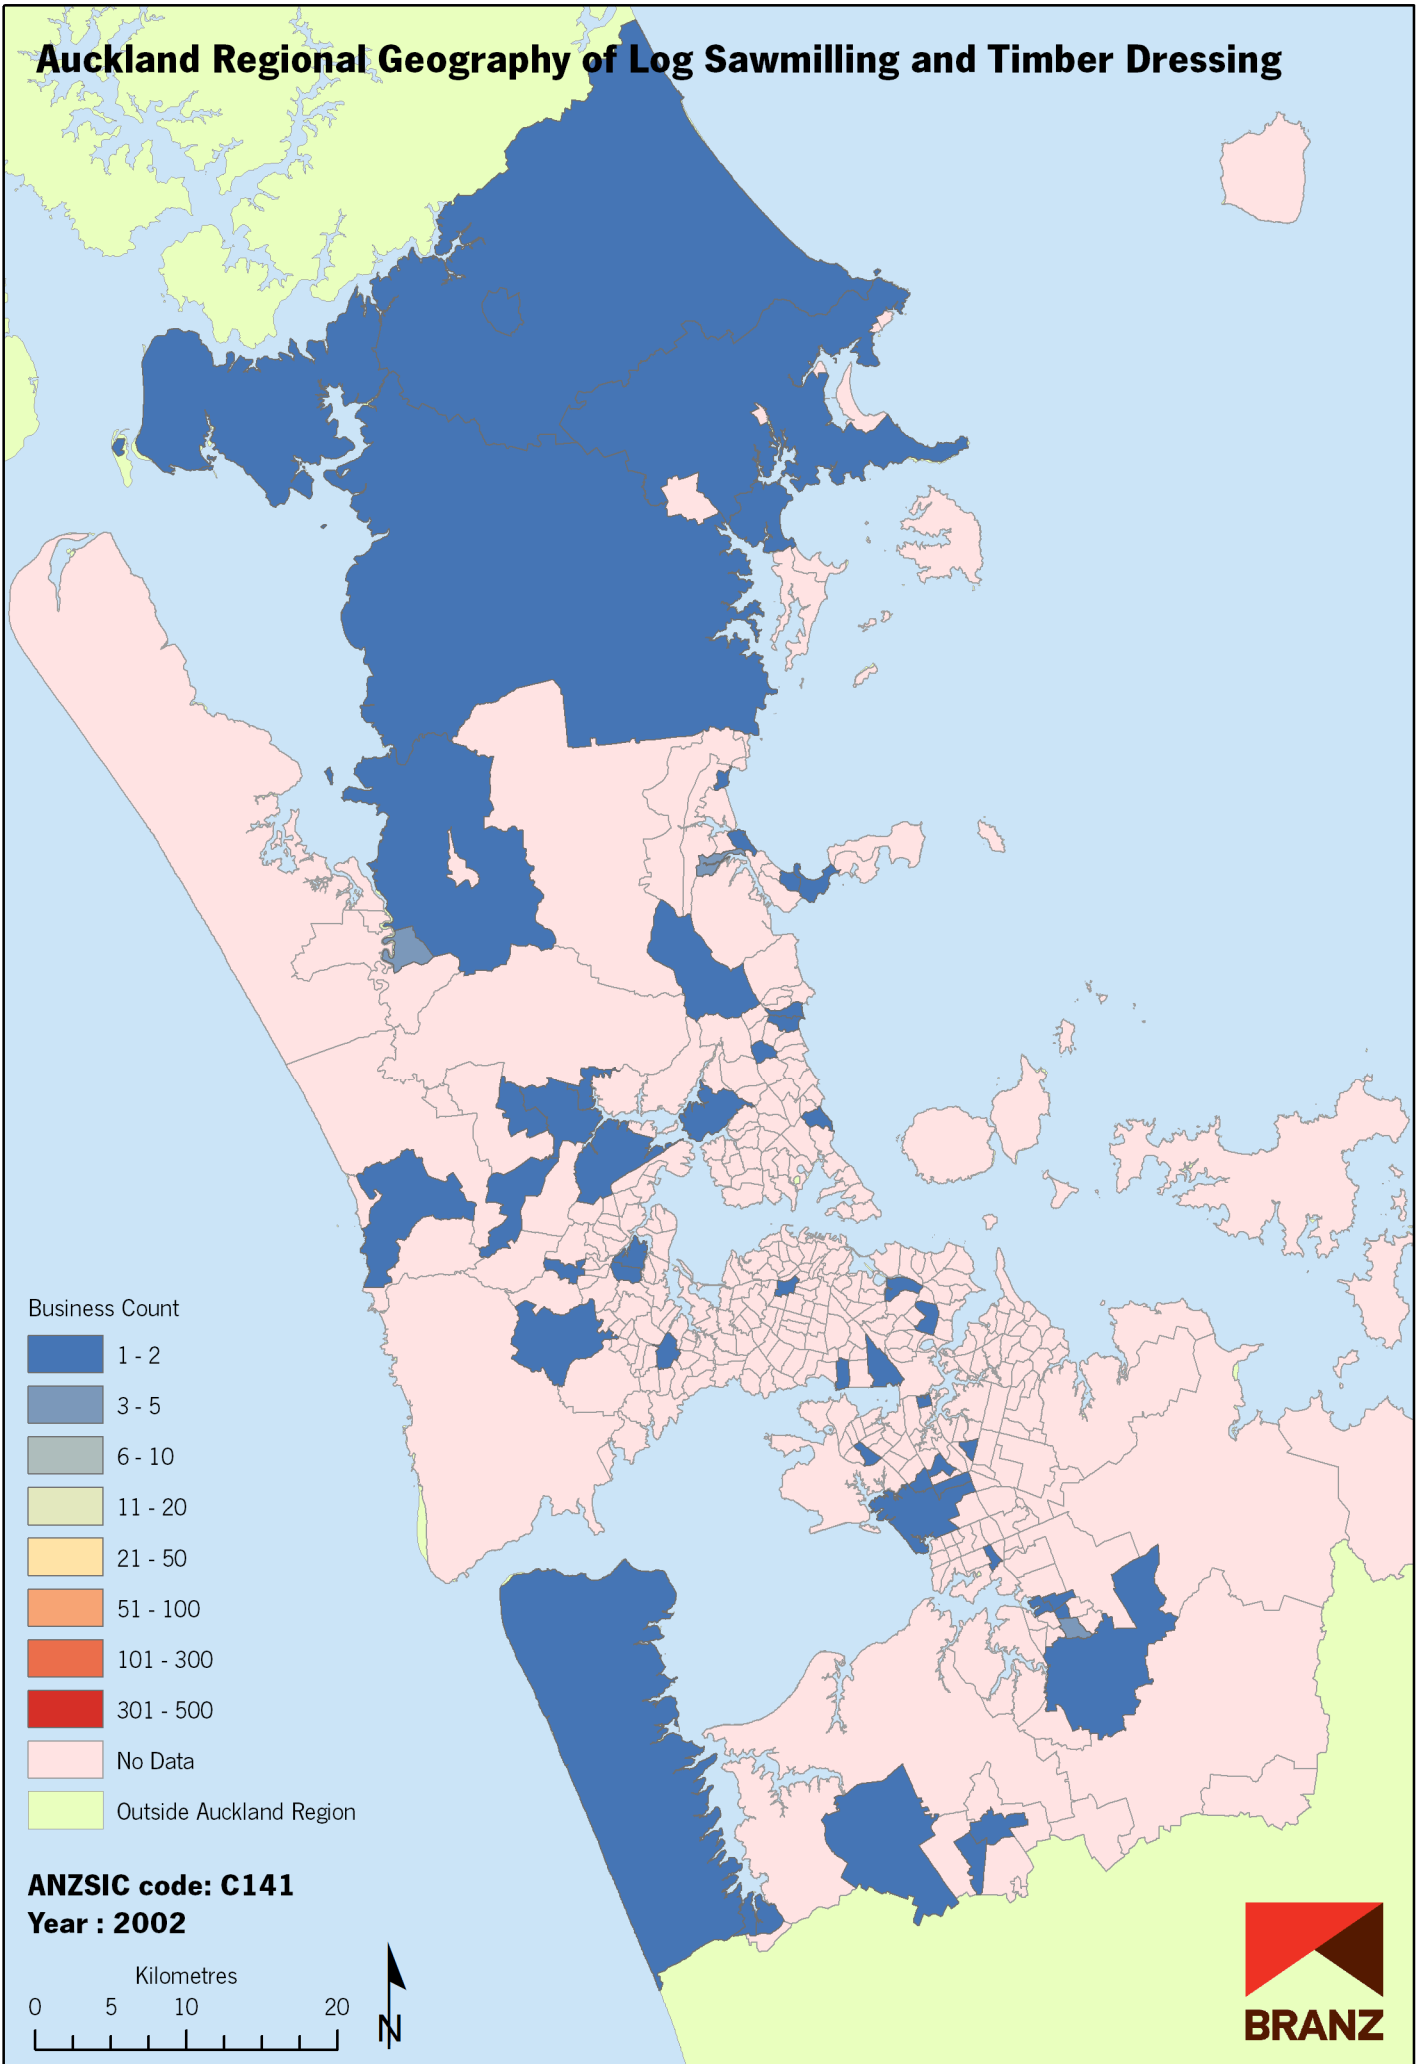

Auckland Regional Geography of Log Sawmilling and Timber Dressing

Data sources: Statistics New Zealand, Land Information New Zealand, Ollivier & Co Ltd. Copyright BRANZ. Whilst due care has been taken, BRANZ gives no warranty as to the accuracy and completeness of any information on this map and accepts no liability for any error, omission or use of the information.