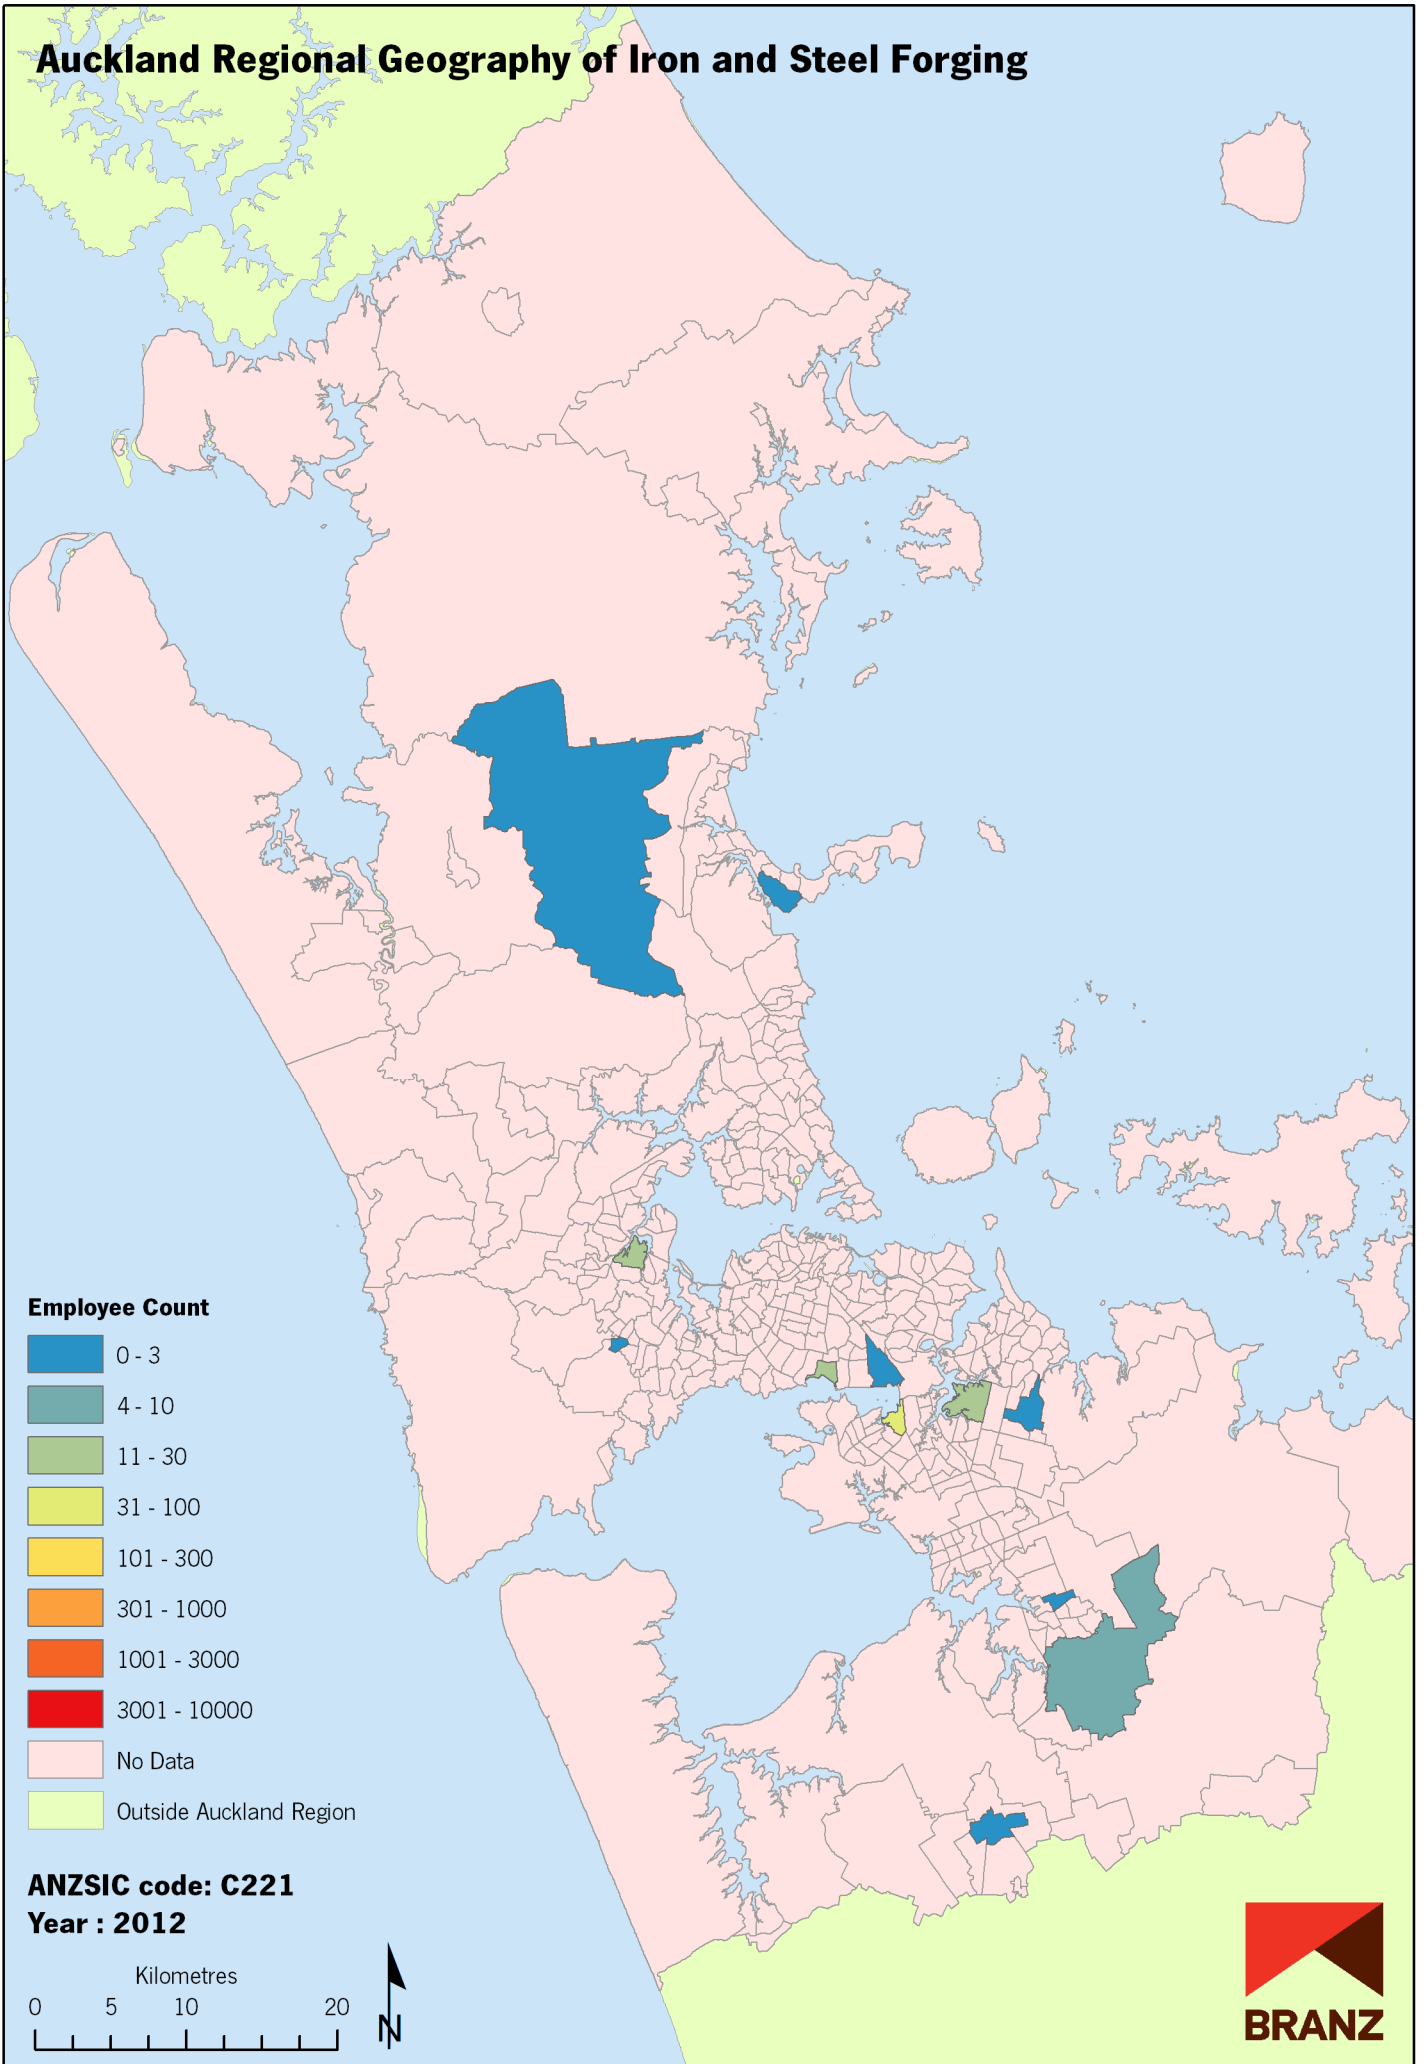

Auckland Regional Geography of Iron and Steel Forging

Data sources: Statistics New Zealand, Land Information New Zealand, Ollivier & Co Ltd. Copyright BRANZ. Whilst due care has been taken, BRANZ gives no warranty as to the accuracy and completeness of any information on this map and accepts no liability for any error, omission or use of the information.