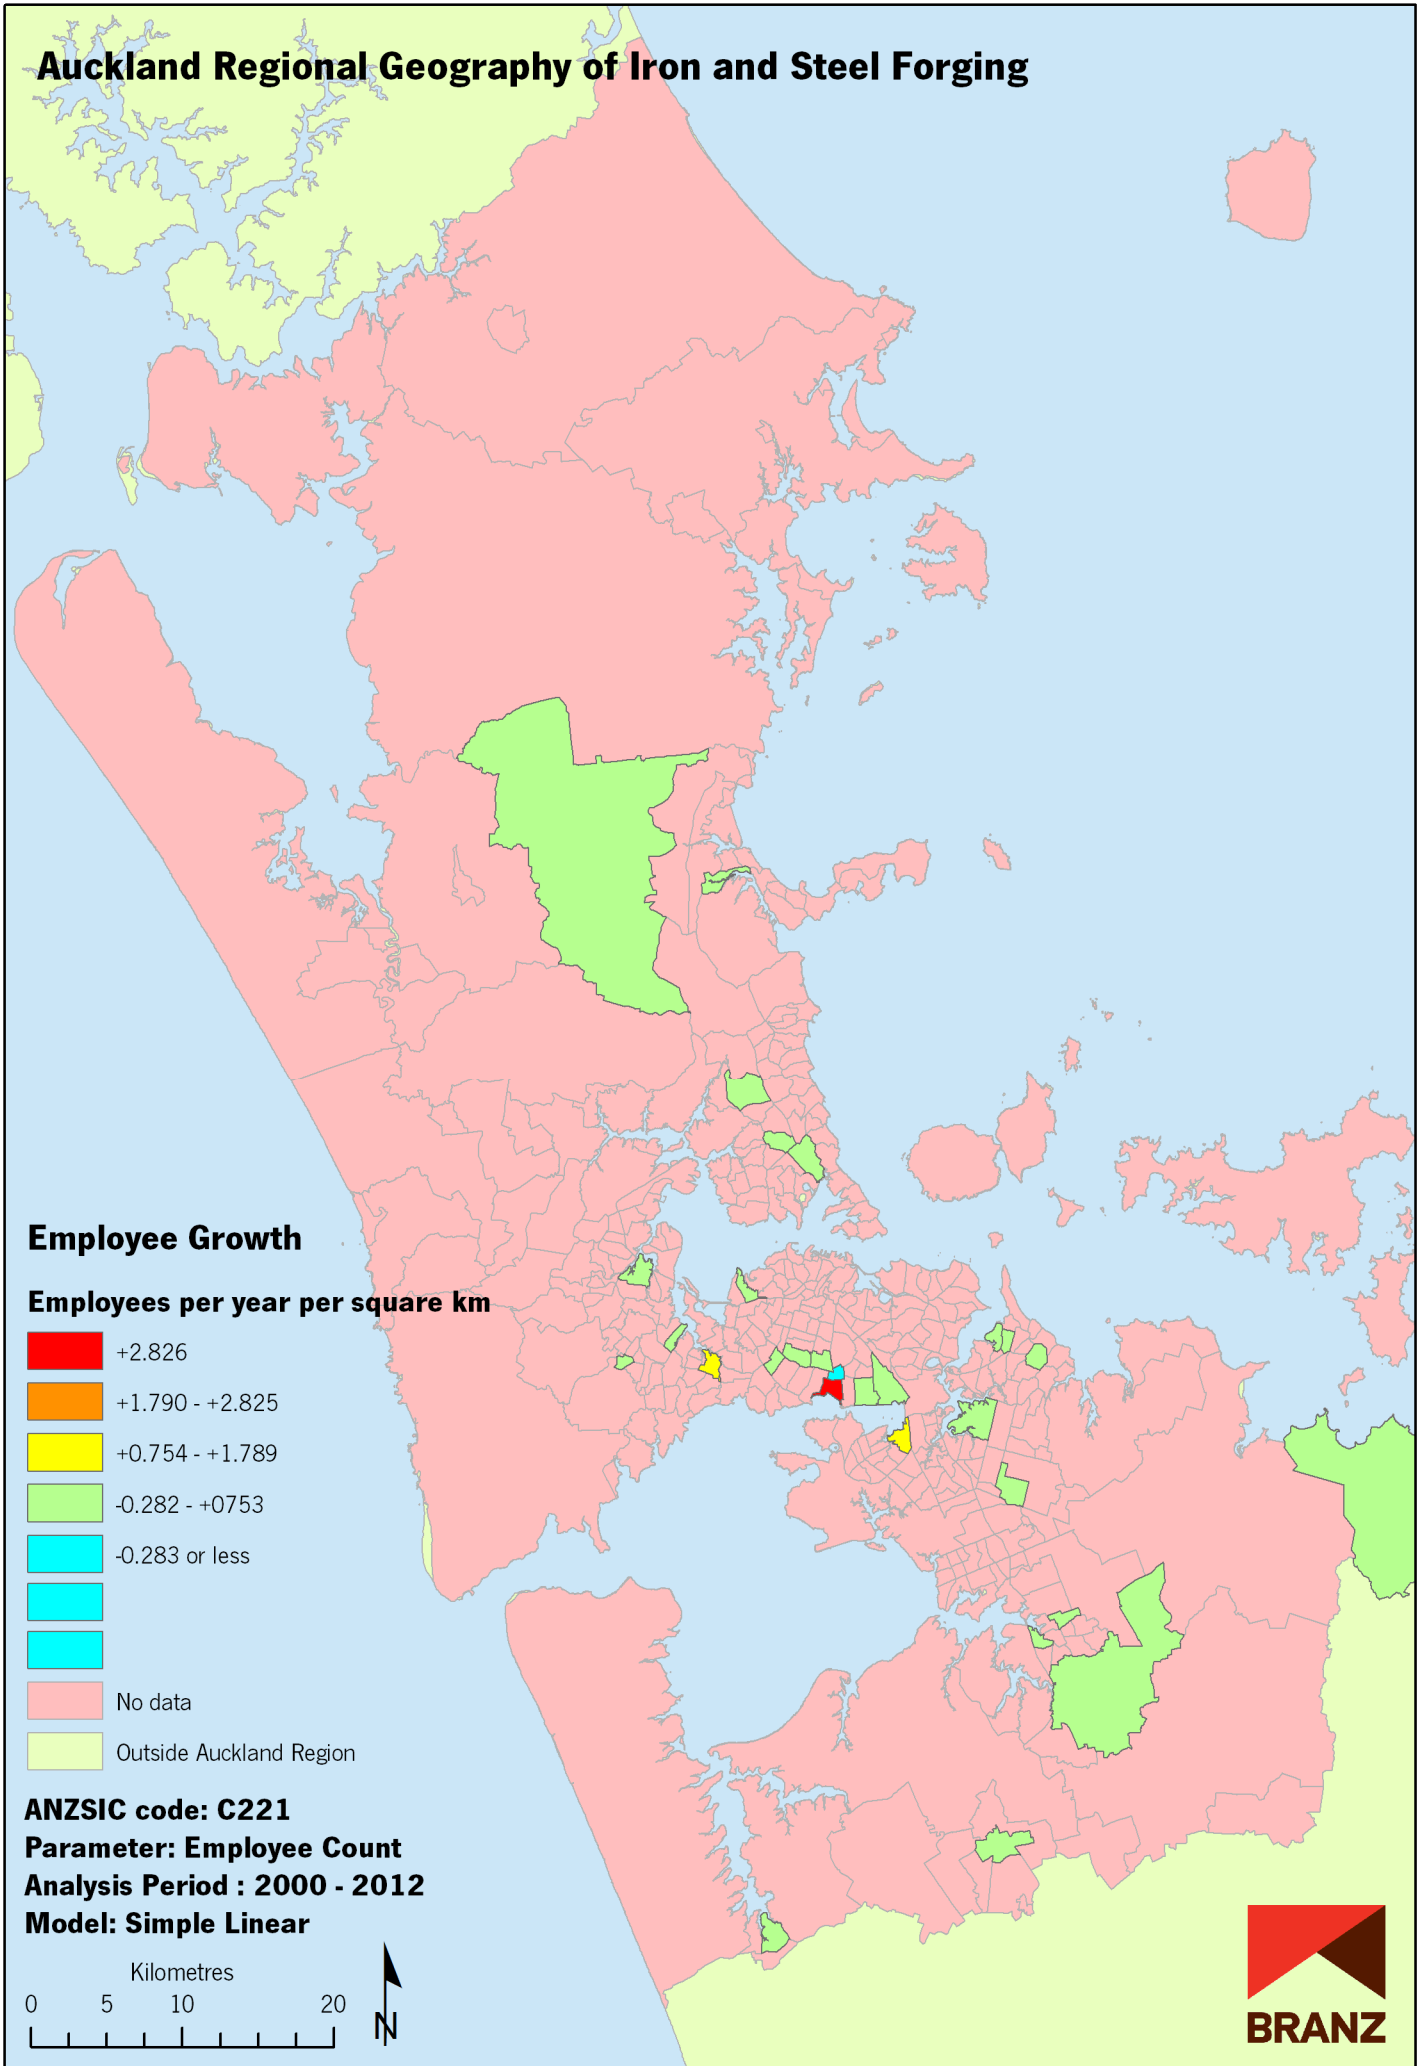

# Auckland Regional Geography of Iron and Steel Forging

Data sources: Statistics New Zealand, Land Information New Zealand, Ollivier & Co Ltd. Copyright BRANZ. Whilst due care has been taken, BRANZ gives no warranty as to the accuracy and completeness of any information on this map and accepts no liability for any error, omission or use of the information.